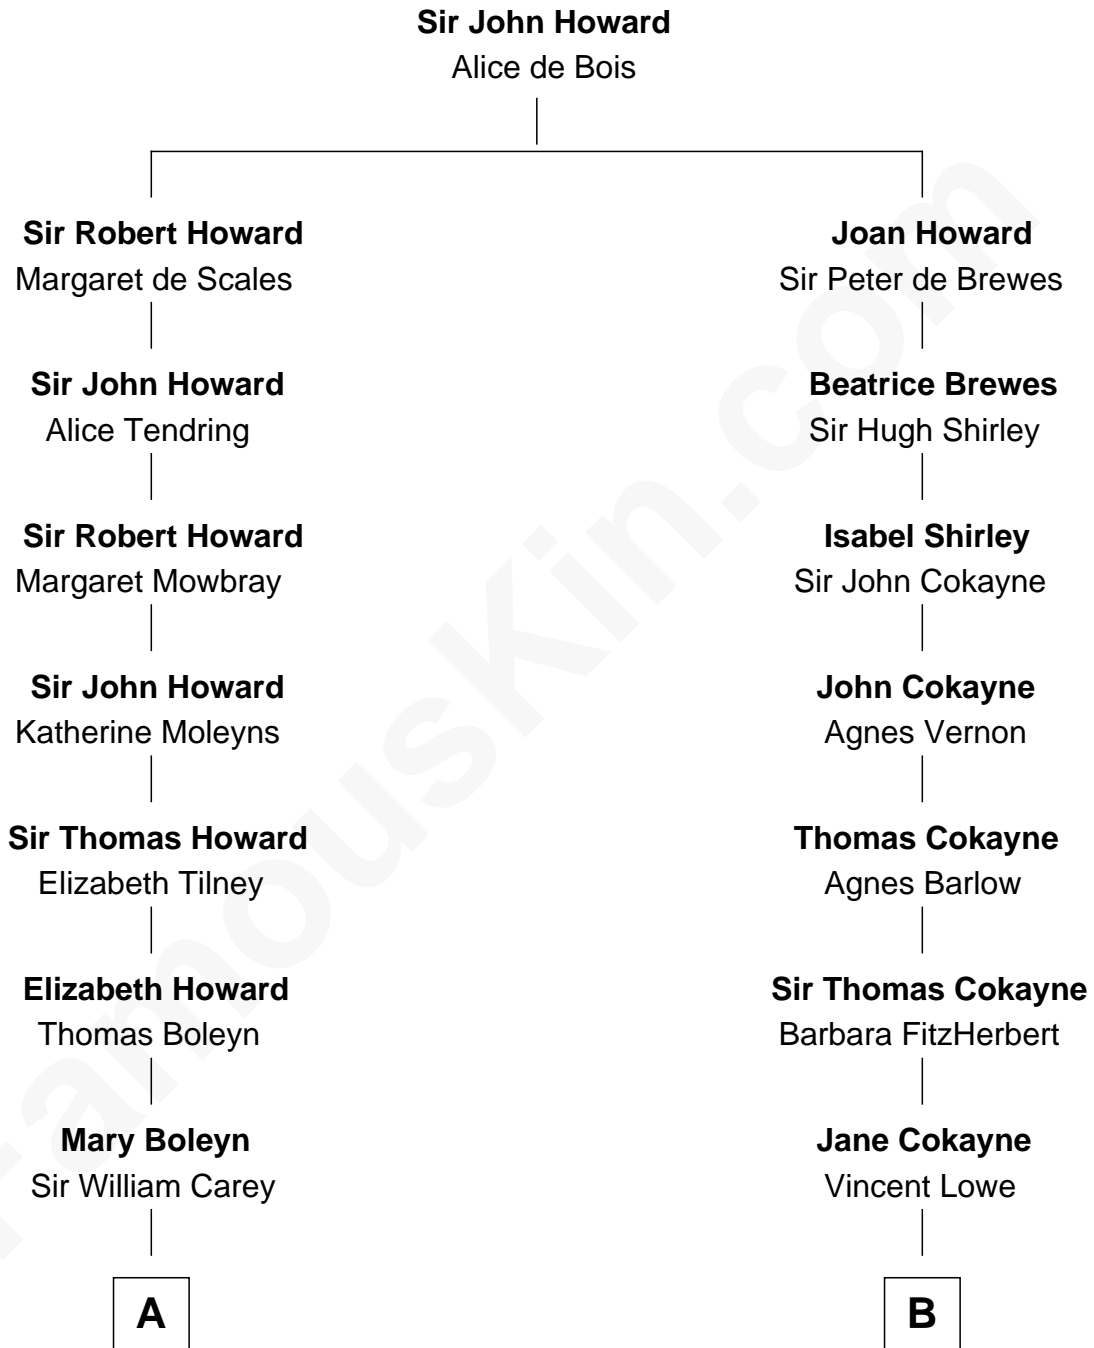

FamousKin.com
Relationship Chart of
Nelson Rockefeller
41st U.S. Vice-President

14th cousin 6 times removed of
Daniel Carroll
Signer of the U.S. Constitution

C

—
William Avery Rockefeller

Eliza Davison

—
John Davison Rockefeller

Laura Celestia Spelman

—
John Davison Rockefeller

Abby Greene Aldrich

—
Nelson Rockefeller

41st U.S. Vice-President

FamousKin.com