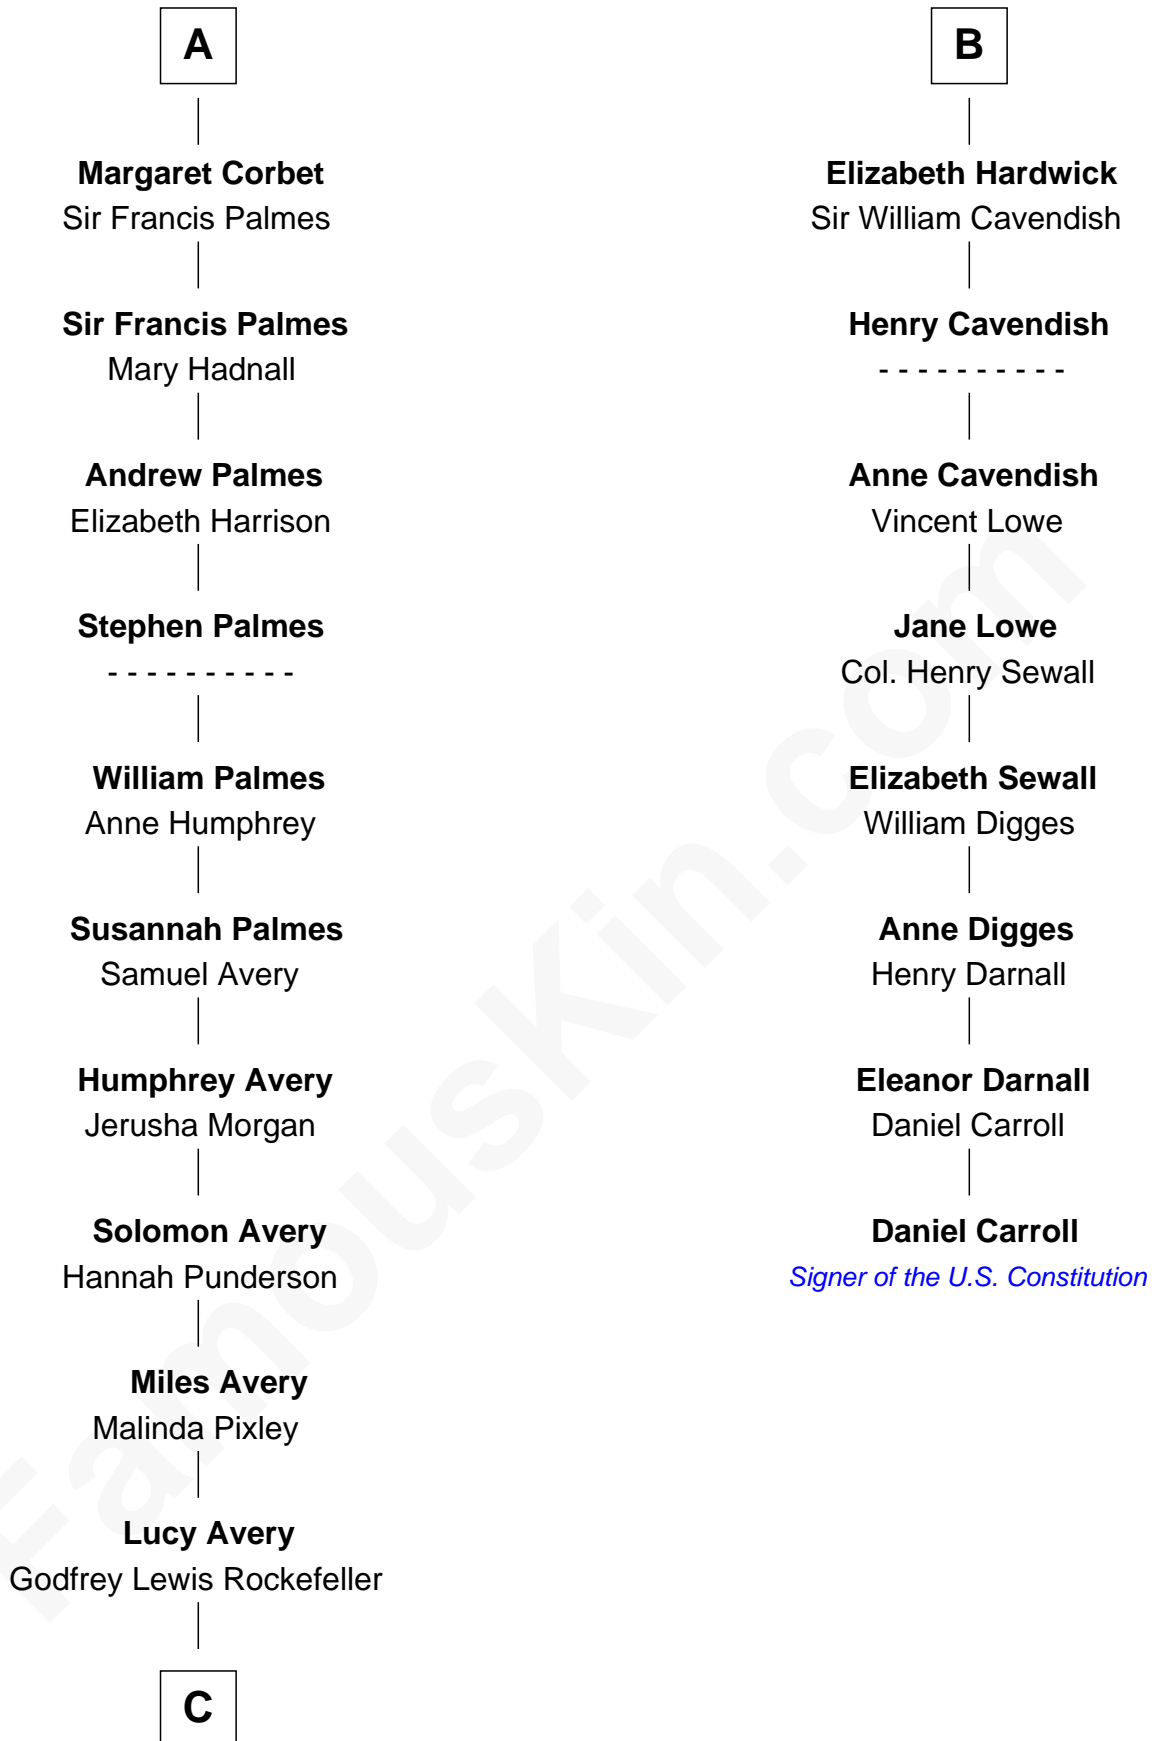

FamousKin.com Relationship Chart of

Nelson Rockefeller

41st U.S. Vice-President

14th cousin 6 times removed of

Daniel Carroll

Signer of the U.S. Constitution

C

—
William Avery Rockefeller

Eliza Davison

—
John Davison Rockefeller

Laura Celestia Spelman

—
John Davison Rockefeller

Abby Greene Aldrich

—
Nelson Rockefeller

41st U.S. Vice-President

FamousKin.com