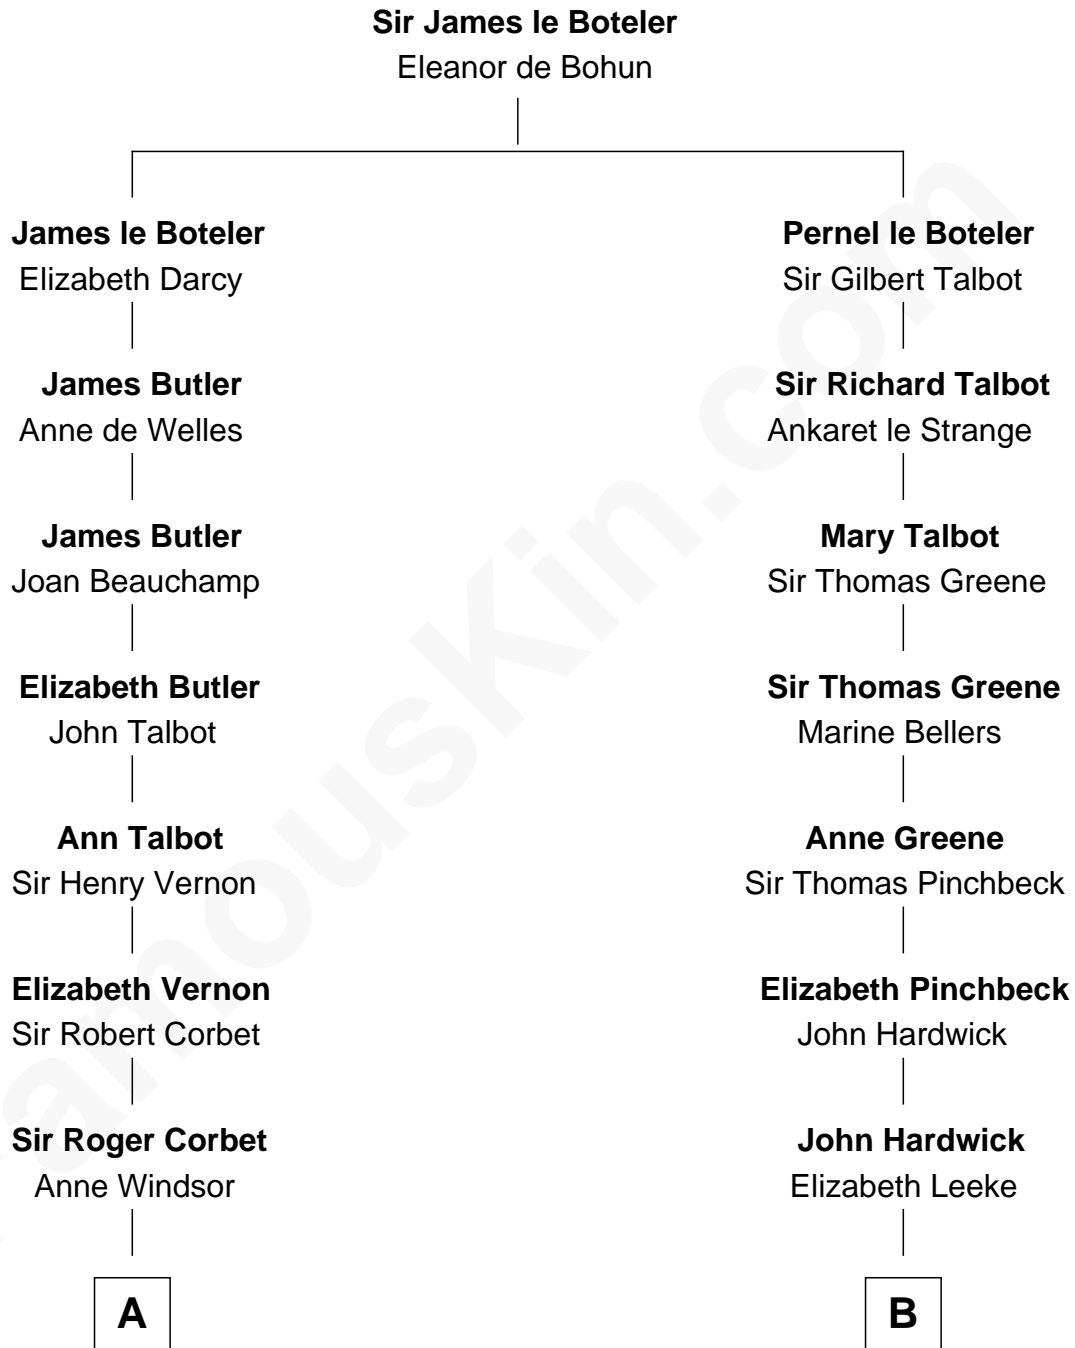

FamousKin.com Relationship Chart of

Nelson Rockefeller

41st U.S. Vice-President

14th cousin 6 times removed of

Daniel Carroll

Signer of the U.S. Constitution

C

—
William Avery Rockefeller

Eliza Davison

—
John Davison Rockefeller

Laura Celestia Spelman

—
John Davison Rockefeller

Abby Greene Aldrich

—
Nelson Rockefeller

41st U.S. Vice-President

FamousKin.com