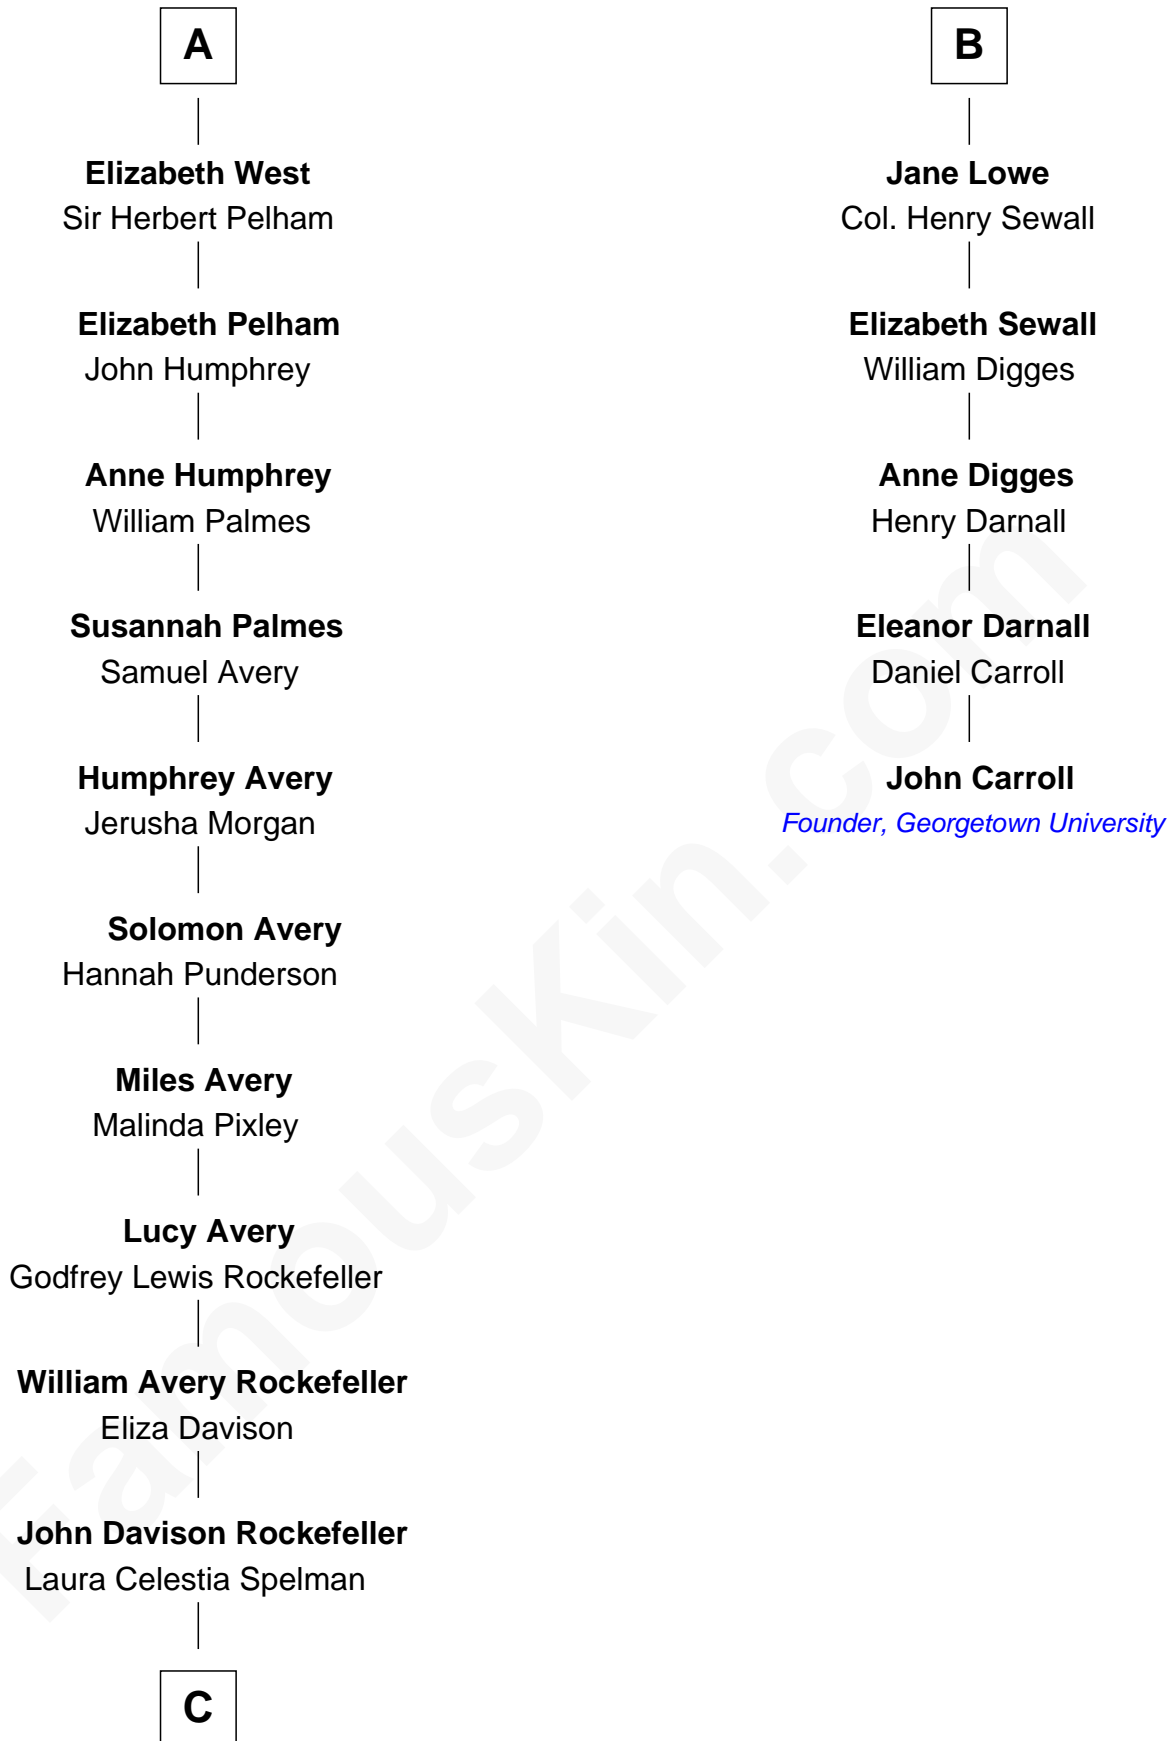

# FamousKin.com Relationship Chart of

**Nelson Rockefeller**  
41st U.S. Vice-President

11th cousin 7 times removed of

**John Carroll**

Founder of Georgetown University

**C**

—  
**John Davison Rockefeller**

Abby Greene Aldrich

—  
**Nelson Rockefeller**

*41st U.S. Vice-President*

FamousKin.com