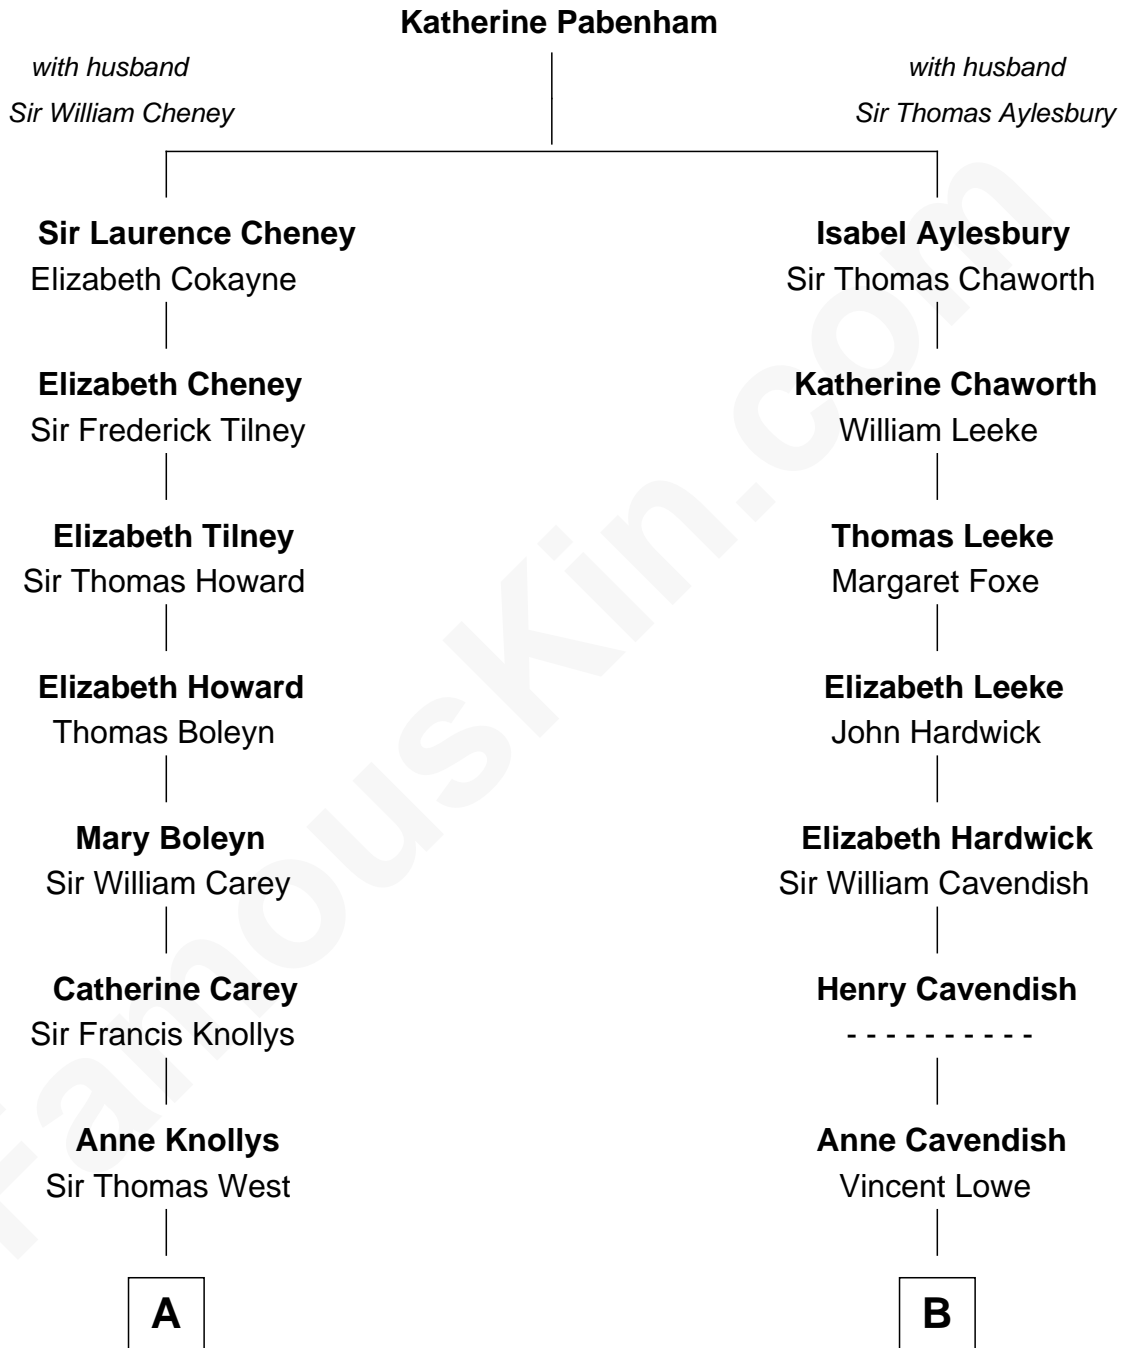

# FamousKin.com Relationship Chart of

**Nelson Rockefeller**  
41st U.S. Vice-President

11th cousin 7 times removed of

**John Carroll**

Founder of Georgetown University

**C**

—  
**John Davison Rockefeller**

Abby Greene Aldrich

—  
**Nelson Rockefeller**

*41st U.S. Vice-President*

FamousKin.com