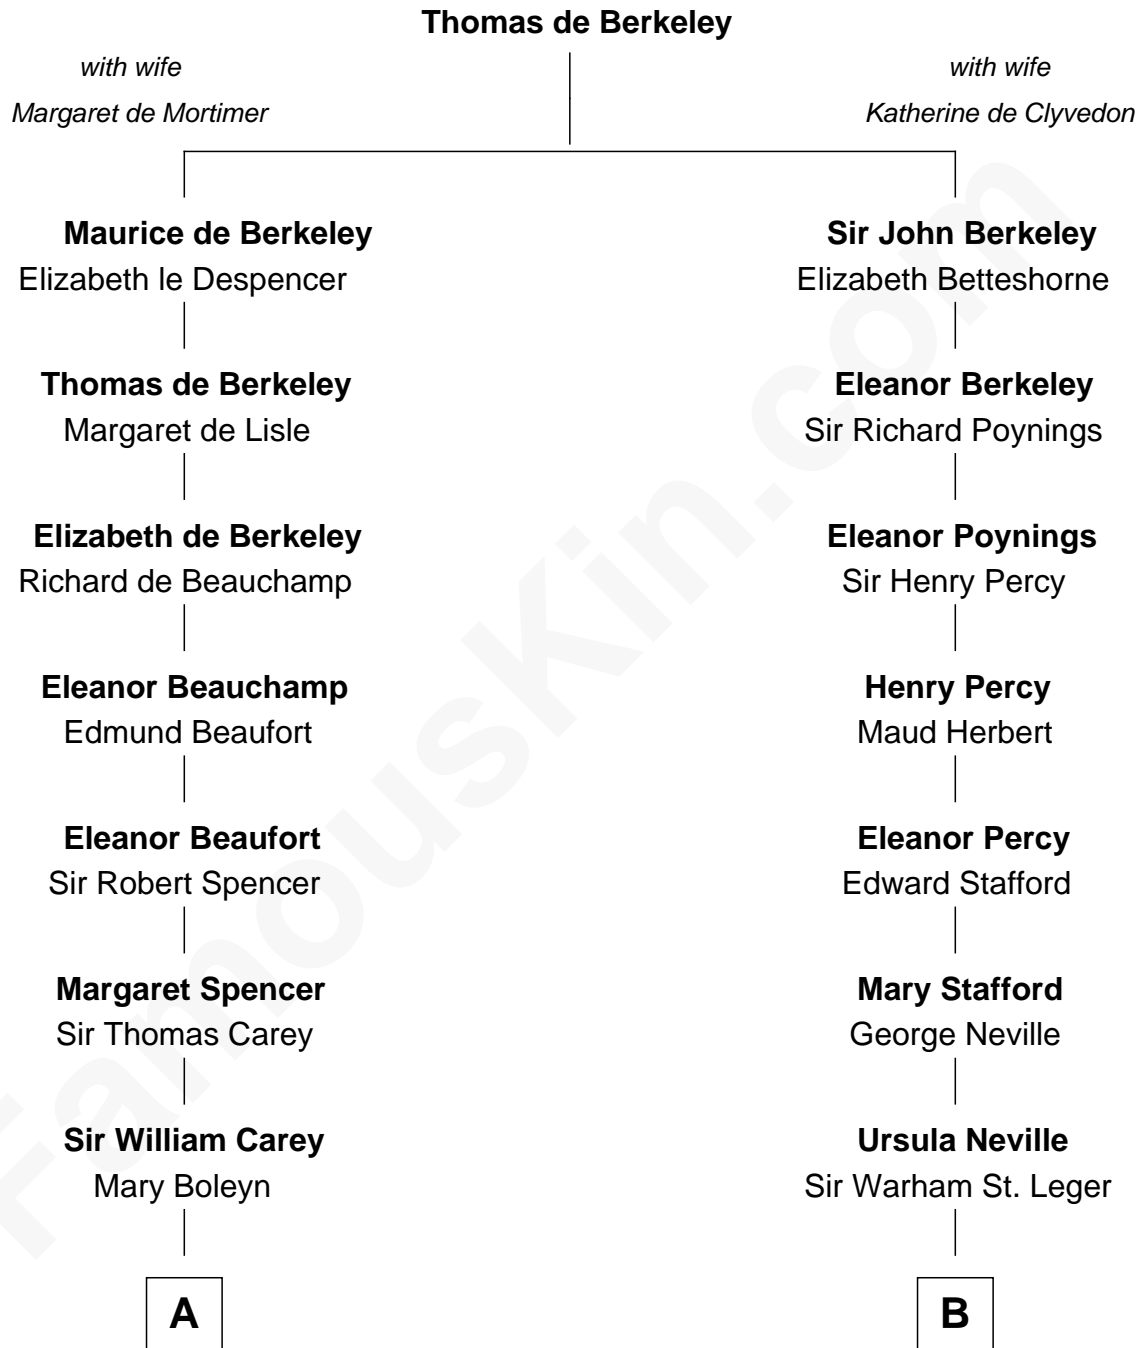

# FamousKin.com Relationship Chart of

**Nelson Rockefeller**  
41st U.S. Vice-President

13th cousin 7 times removed of

**John Carroll**

Founder of Georgetown University

**C**

William Avery Rockefeller

Eliza Davison

John Davison Rockefeller

Laura Celestia Spelman

John Davison Rockefeller

Abby Greene Aldrich

Nelson Rockefeller

*41st U.S. Vice-President*

FamousKin.com