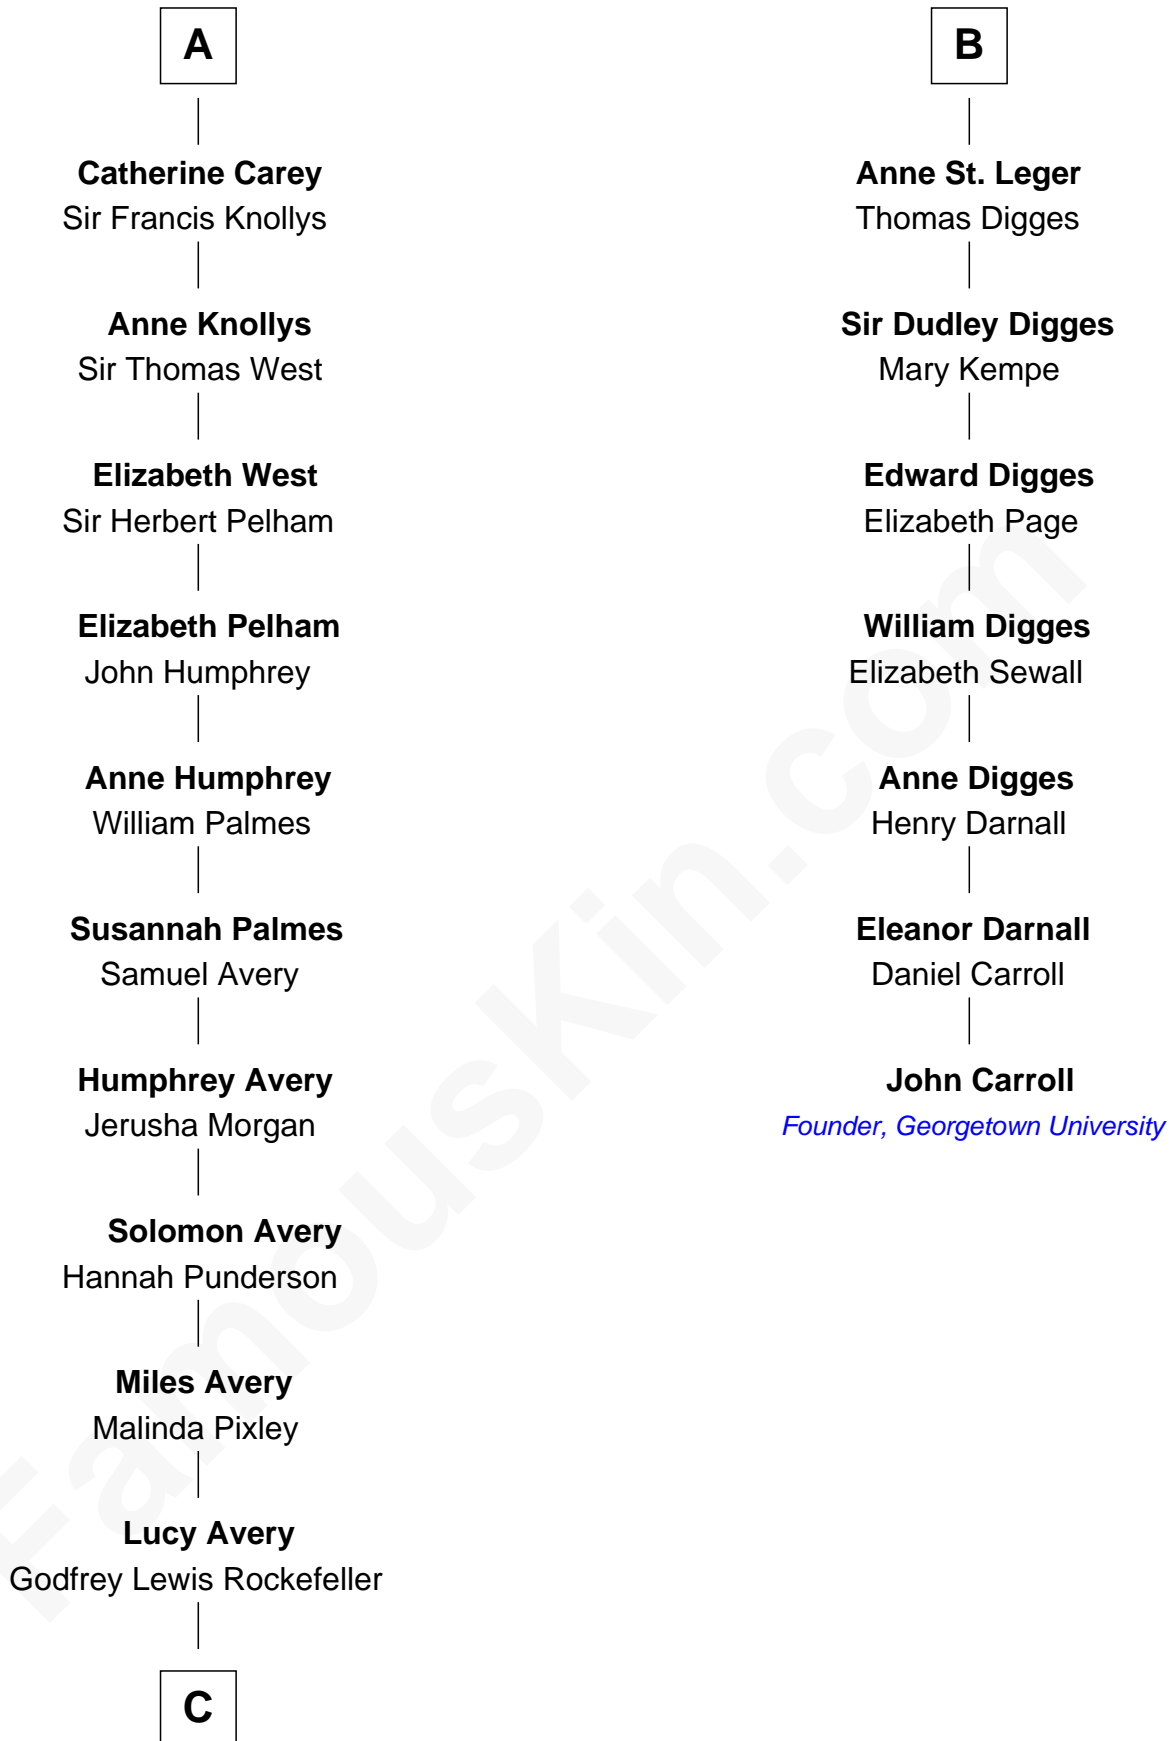

# FamousKin.com Relationship Chart of

**Nelson Rockefeller**  
41st U.S. Vice-President

13th cousin 7 times removed of

**John Carroll**

Founder of Georgetown University

**C**

William Avery Rockefeller

Eliza Davison

John Davison Rockefeller

Laura Celestia Spelman

John Davison Rockefeller

Abby Greene Aldrich

Nelson Rockefeller

*41st U.S. Vice-President*

FamousKin.com