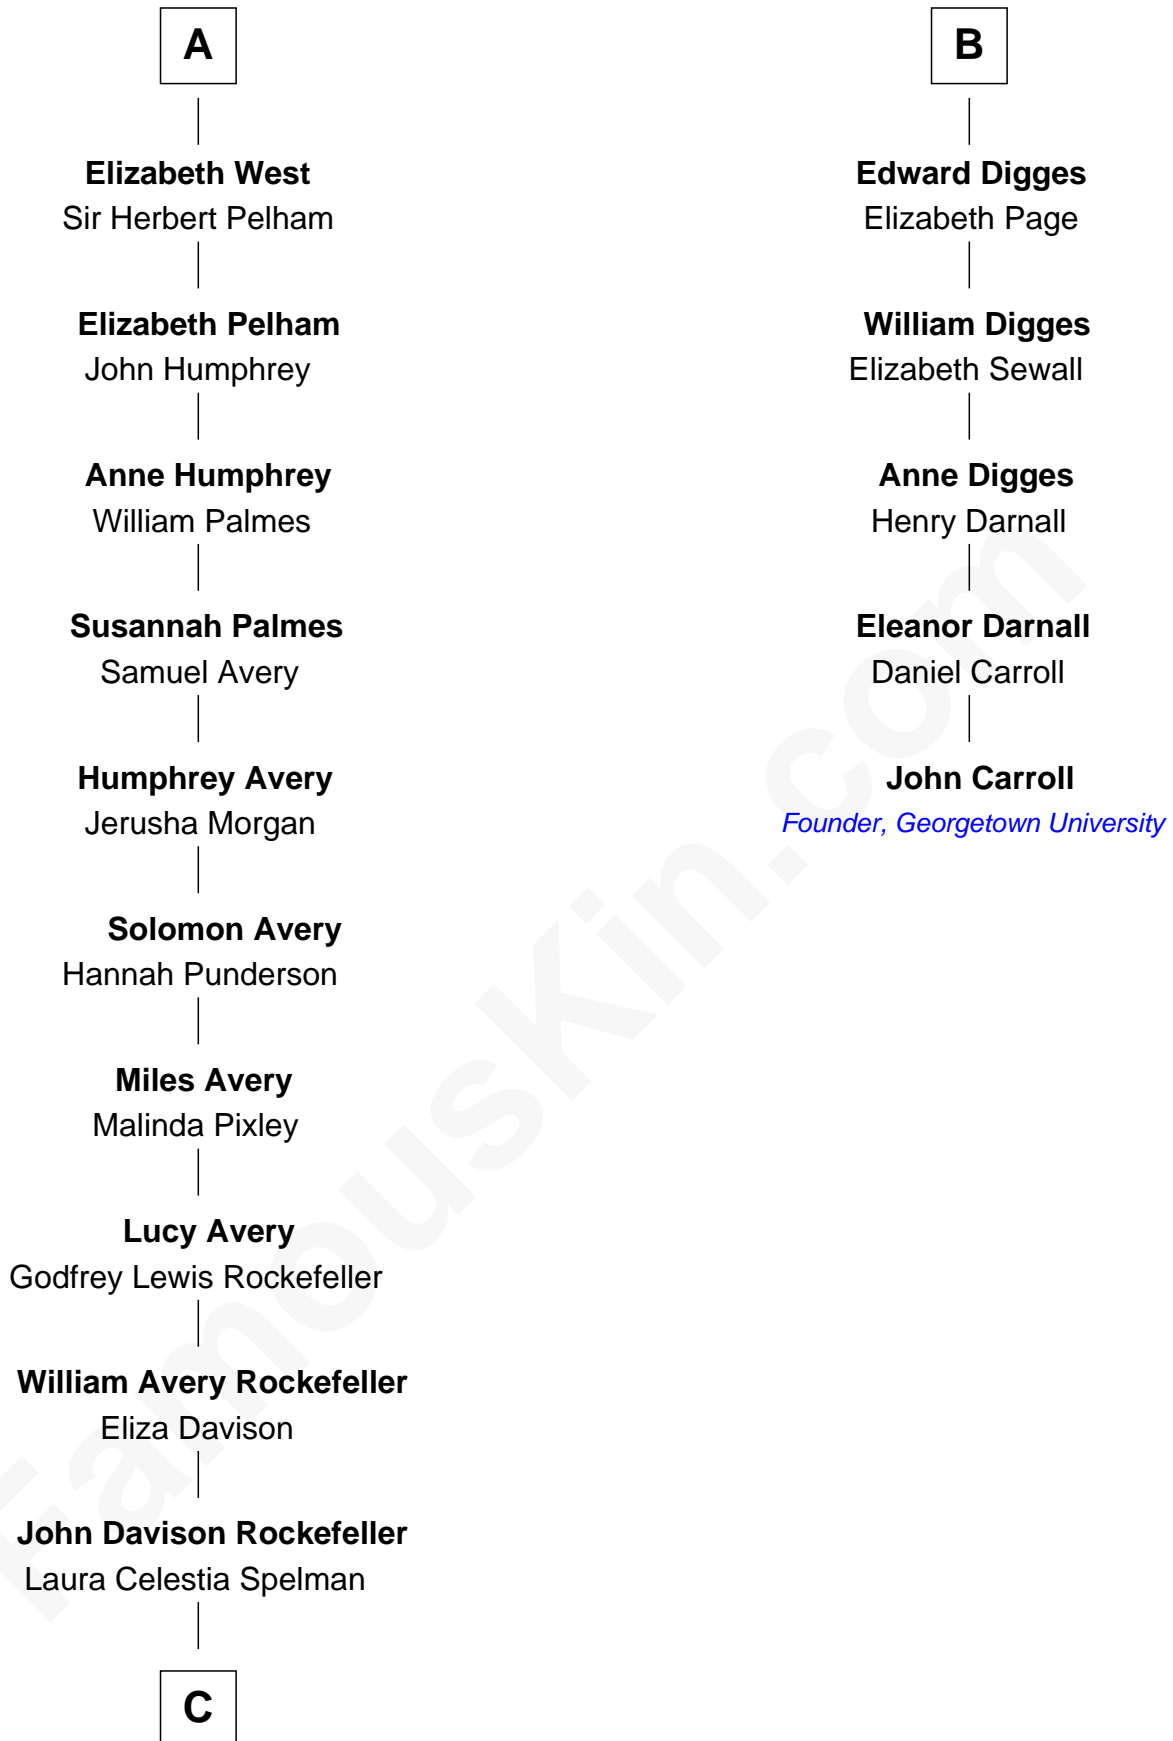

FamousKin.com Relationship Chart of

Nelson Rockefeller

41st U.S. Vice-President

11th cousin 7 times removed of

John Carroll

Founder of Georgetown University

John of Gaunt

Katherine Roet

Sir William Carey

Mary Boleyn

Catherine Carey

Sir Francis Knollys

Anne Knollys

Sir Thomas West

A

Joan Beaufort

Sir Warham St. Leger

Anne St. Leger

Thomas Digges

Sir Dudley Digges

Mary Kempe

B

C

—
John Davison Rockefeller

Abby Greene Aldrich

—
Nelson Rockefeller

41st U.S. Vice-President

FamousKin.com