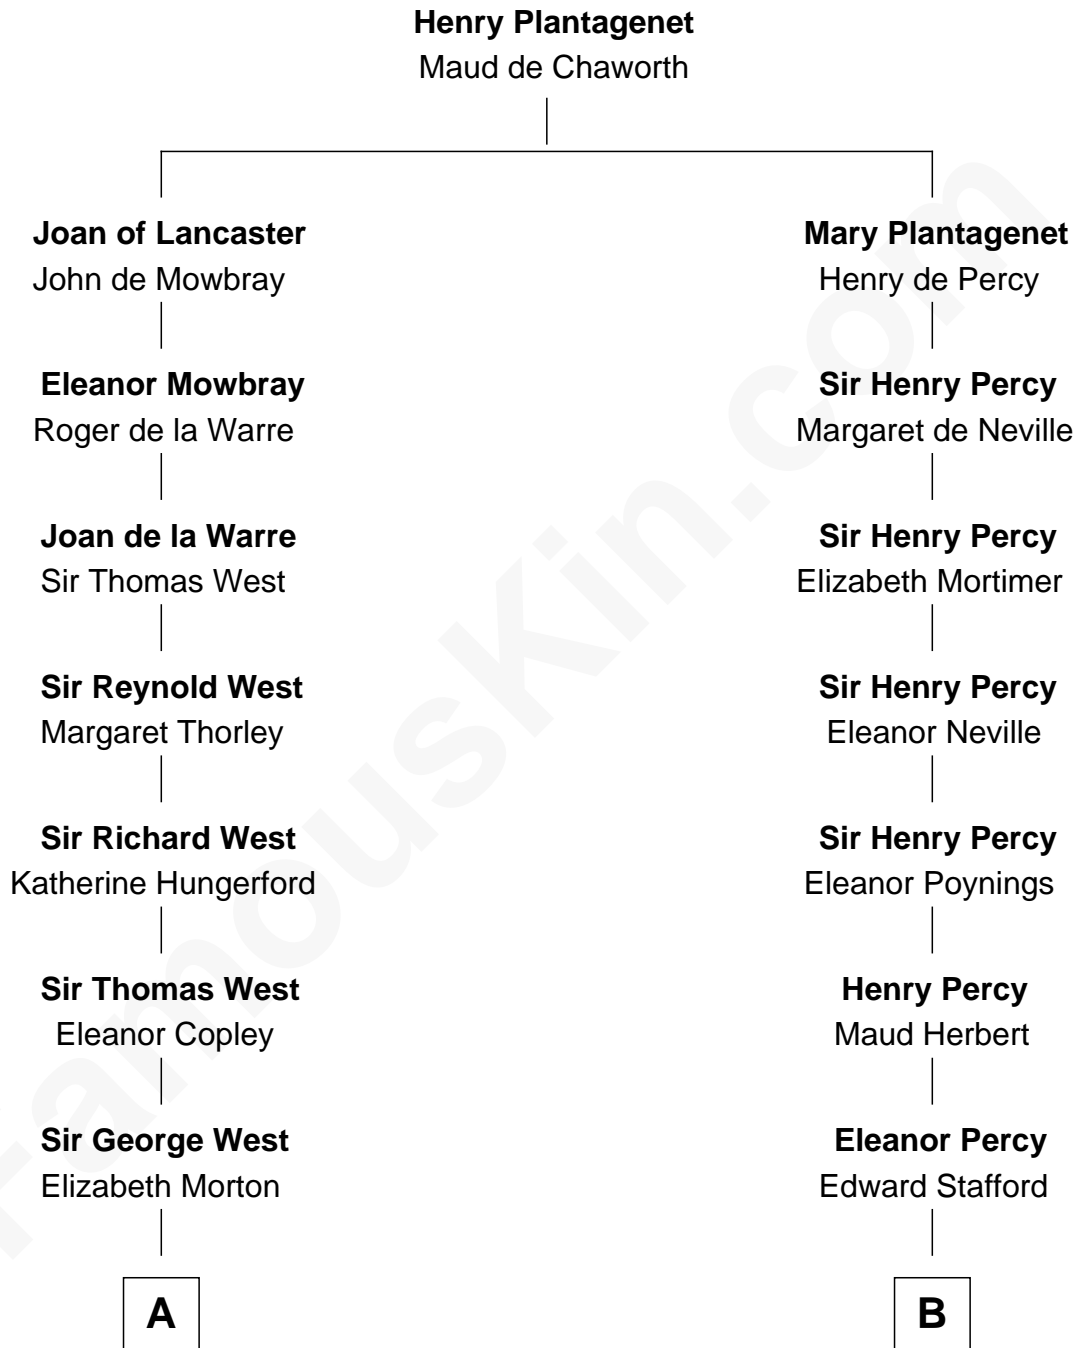

**FamousKin.com**  
**Relationship Chart of**  
**Nelson Rockefeller**  
*41st U.S. Vice-President*

**15th cousin 5 times removed of**  
**John Carroll**  
*Founder of Georgetown University*

**C**

|  
**William Avery Rockefeller**

Eliza Davison

|  
**John Davison Rockefeller**

Laura Celestia Spelman

|  
**John Davison Rockefeller**

Abby Greene Aldrich

|  
**Nelson Rockefeller**

*41st U.S. Vice-President*

FamousKin.com