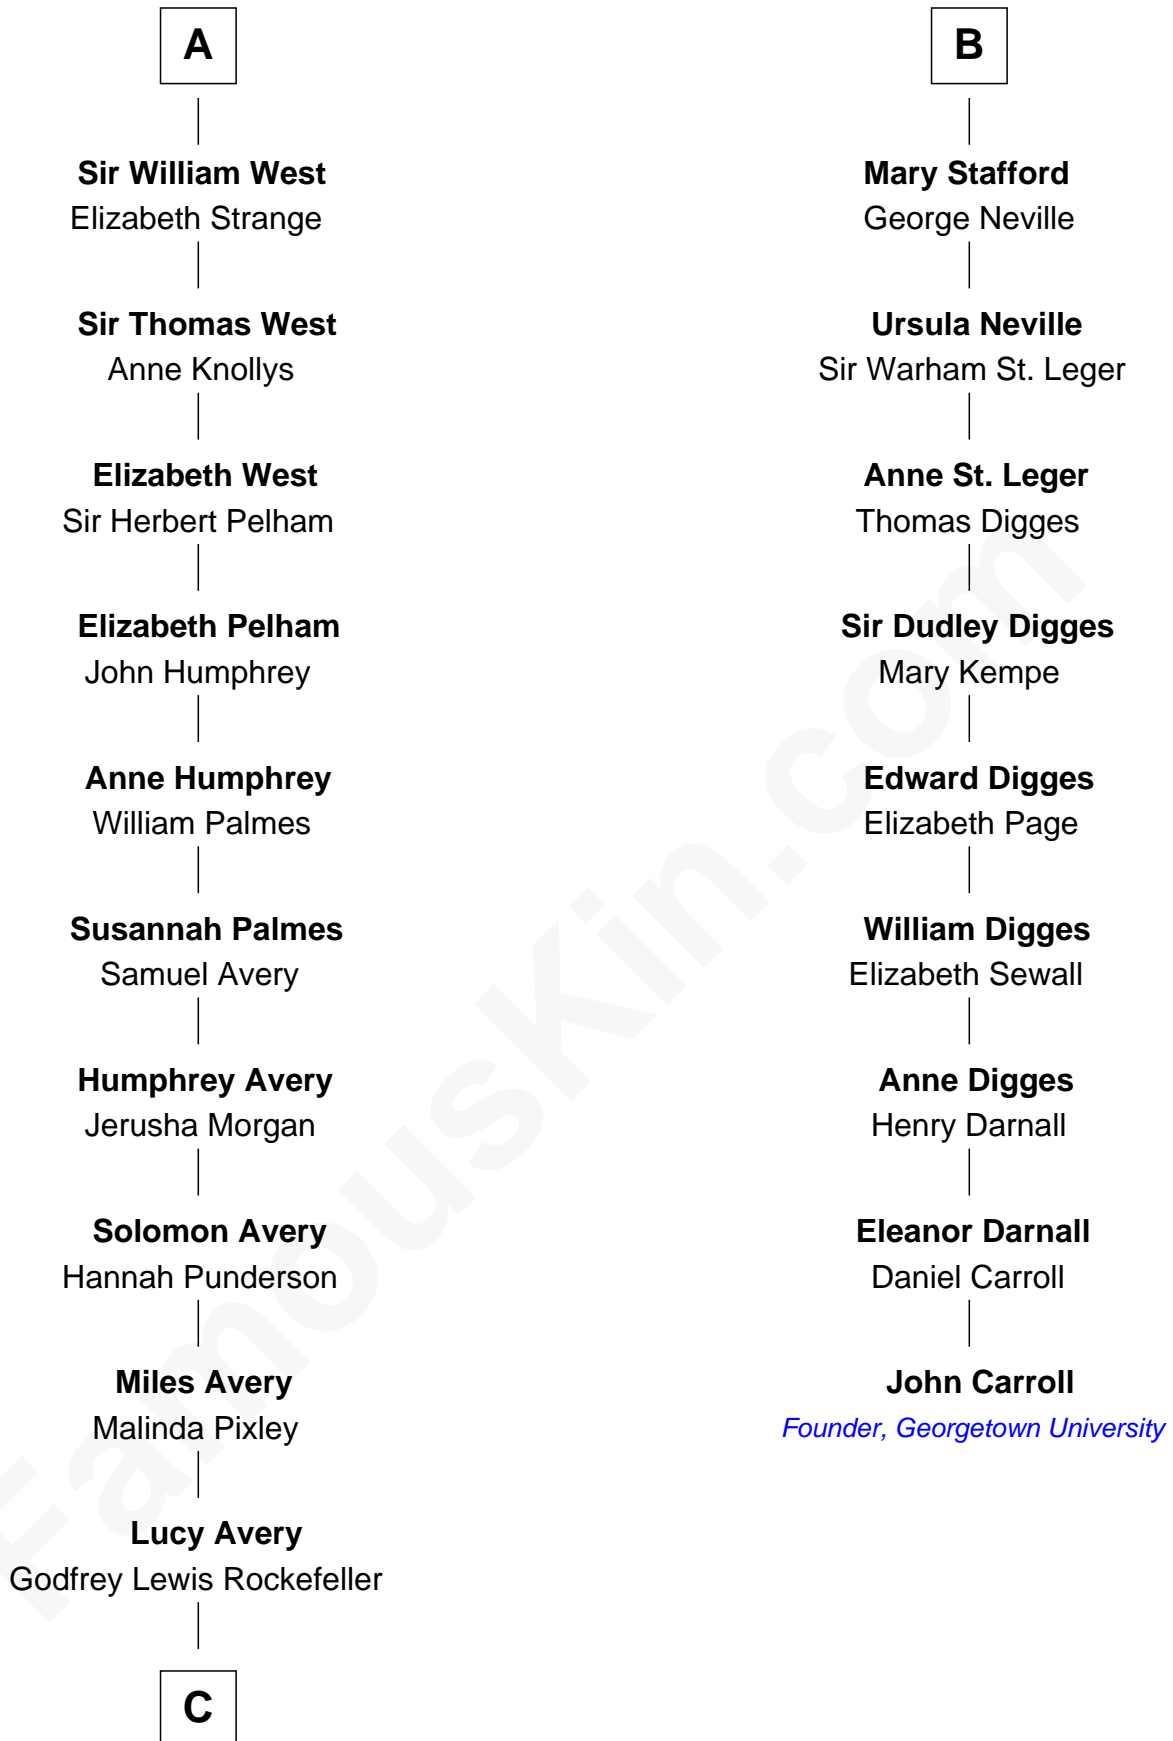

**FamousKin.com**  
**Relationship Chart of**  
**Nelson Rockefeller**  
*41st U.S. Vice-President*

**15th cousin 5 times removed of**  
**John Carroll**  
*Founder of Georgetown University*

**C**

|  
**William Avery Rockefeller**

Eliza Davison

|  
**John Davison Rockefeller**

Laura Celestia Spelman

|  
**John Davison Rockefeller**

Abby Greene Aldrich

|  
**Nelson Rockefeller**

*41st U.S. Vice-President*

FamousKin.com