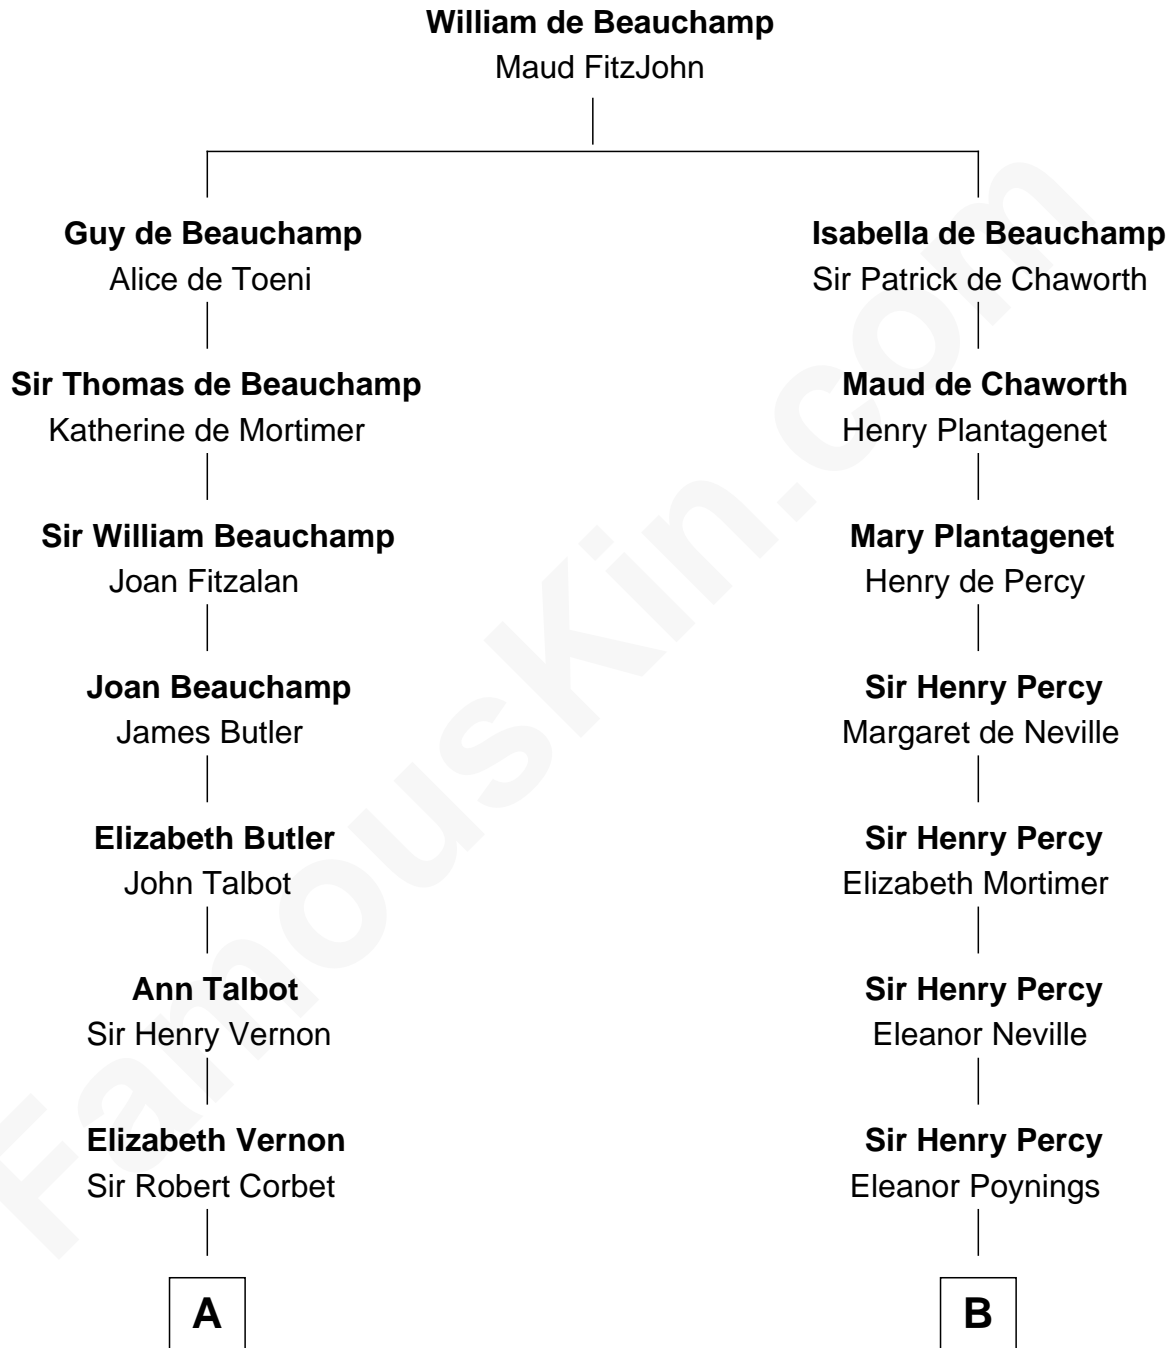

FamousKin.com Relationship Chart of

Nelson Rockefeller

41st U.S. Vice-President

17th cousin 4 times removed of

John Carroll

Founder of Georgetown University

C

—
Lucy Avery

Godfrey Lewis Rockefeller

—
William Avery Rockefeller

Eliza Davison

—
John Davison Rockefeller

Laura Celestia Spelman

—
John Davison Rockefeller

Abby Greene Aldrich

—
Nelson Rockefeller

41st U.S. Vice-President

FamousKin.com