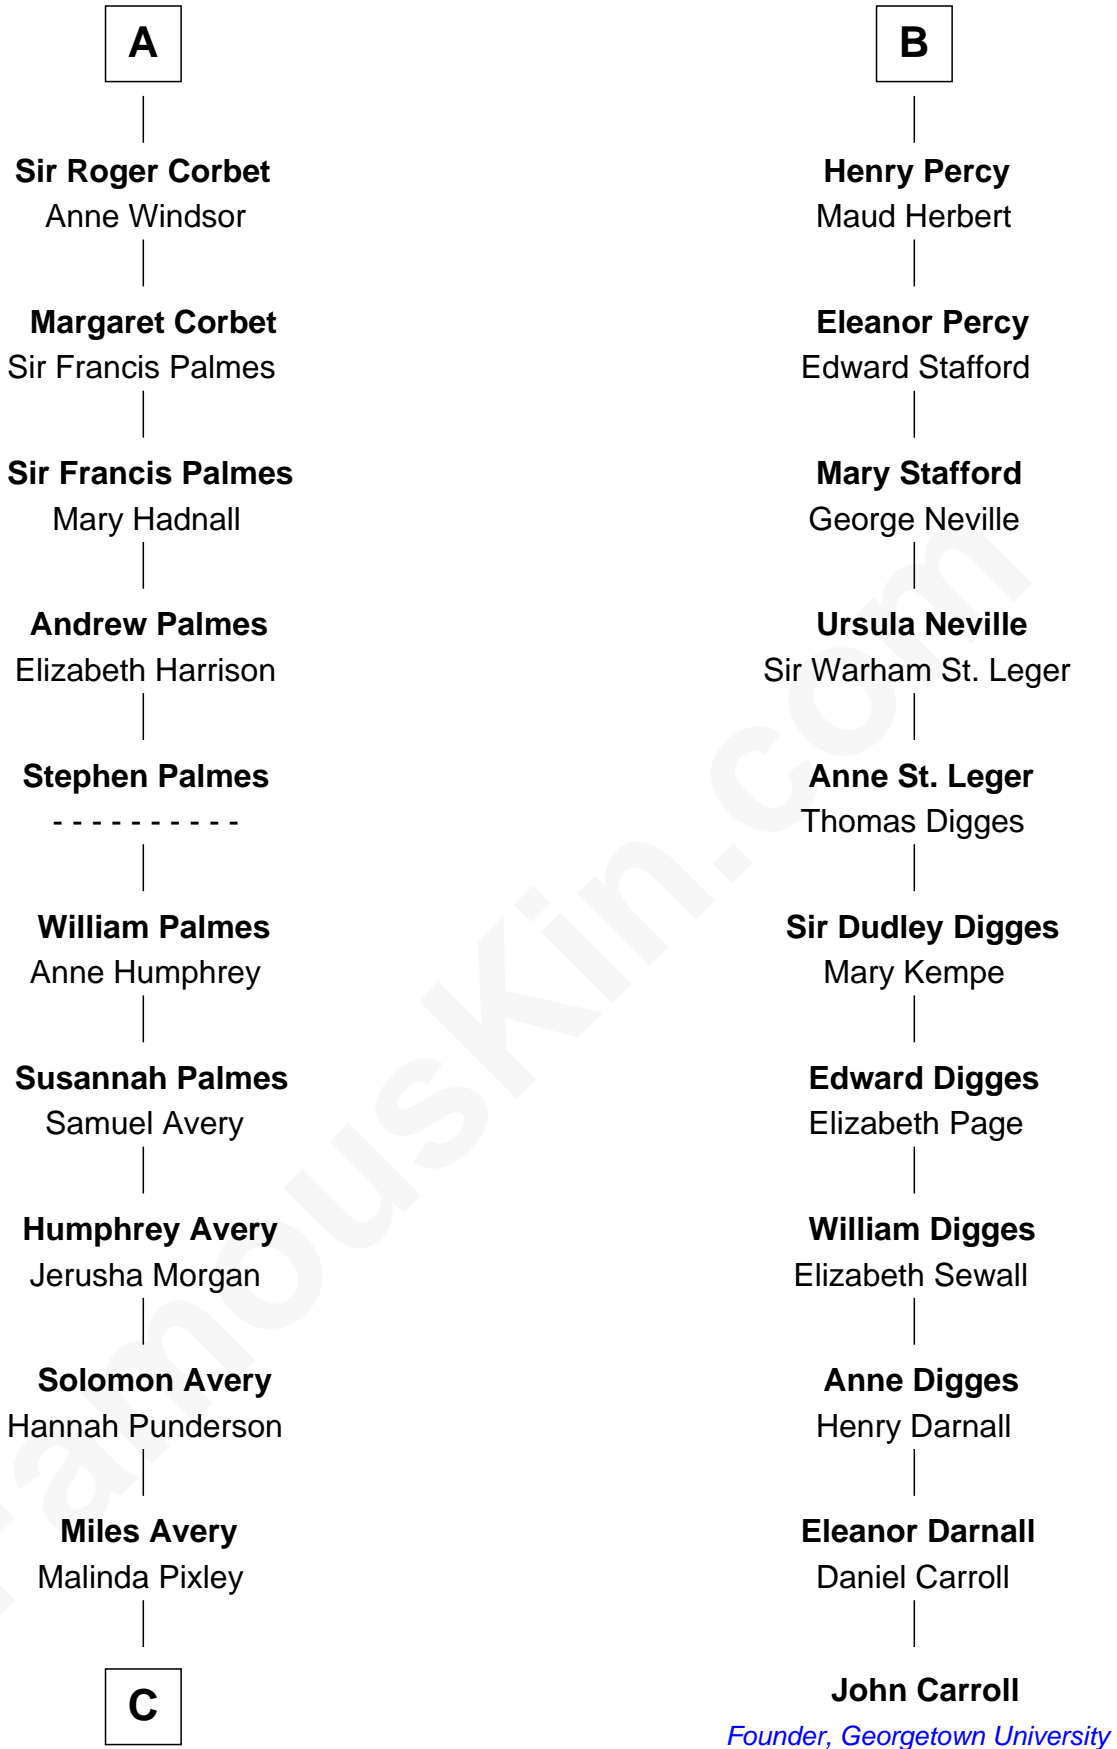

FamousKin.com Relationship Chart of

Nelson Rockefeller

41st U.S. Vice-President

17th cousin 4 times removed of

John Carroll

Founder of Georgetown University

C

—
Lucy Avery

Godfrey Lewis Rockefeller

—
William Avery Rockefeller

Eliza Davison

—
John Davison Rockefeller

Laura Celestia Spelman

—
John Davison Rockefeller

Abby Greene Aldrich

—
Nelson Rockefeller

41st U.S. Vice-President

FamousKin.com