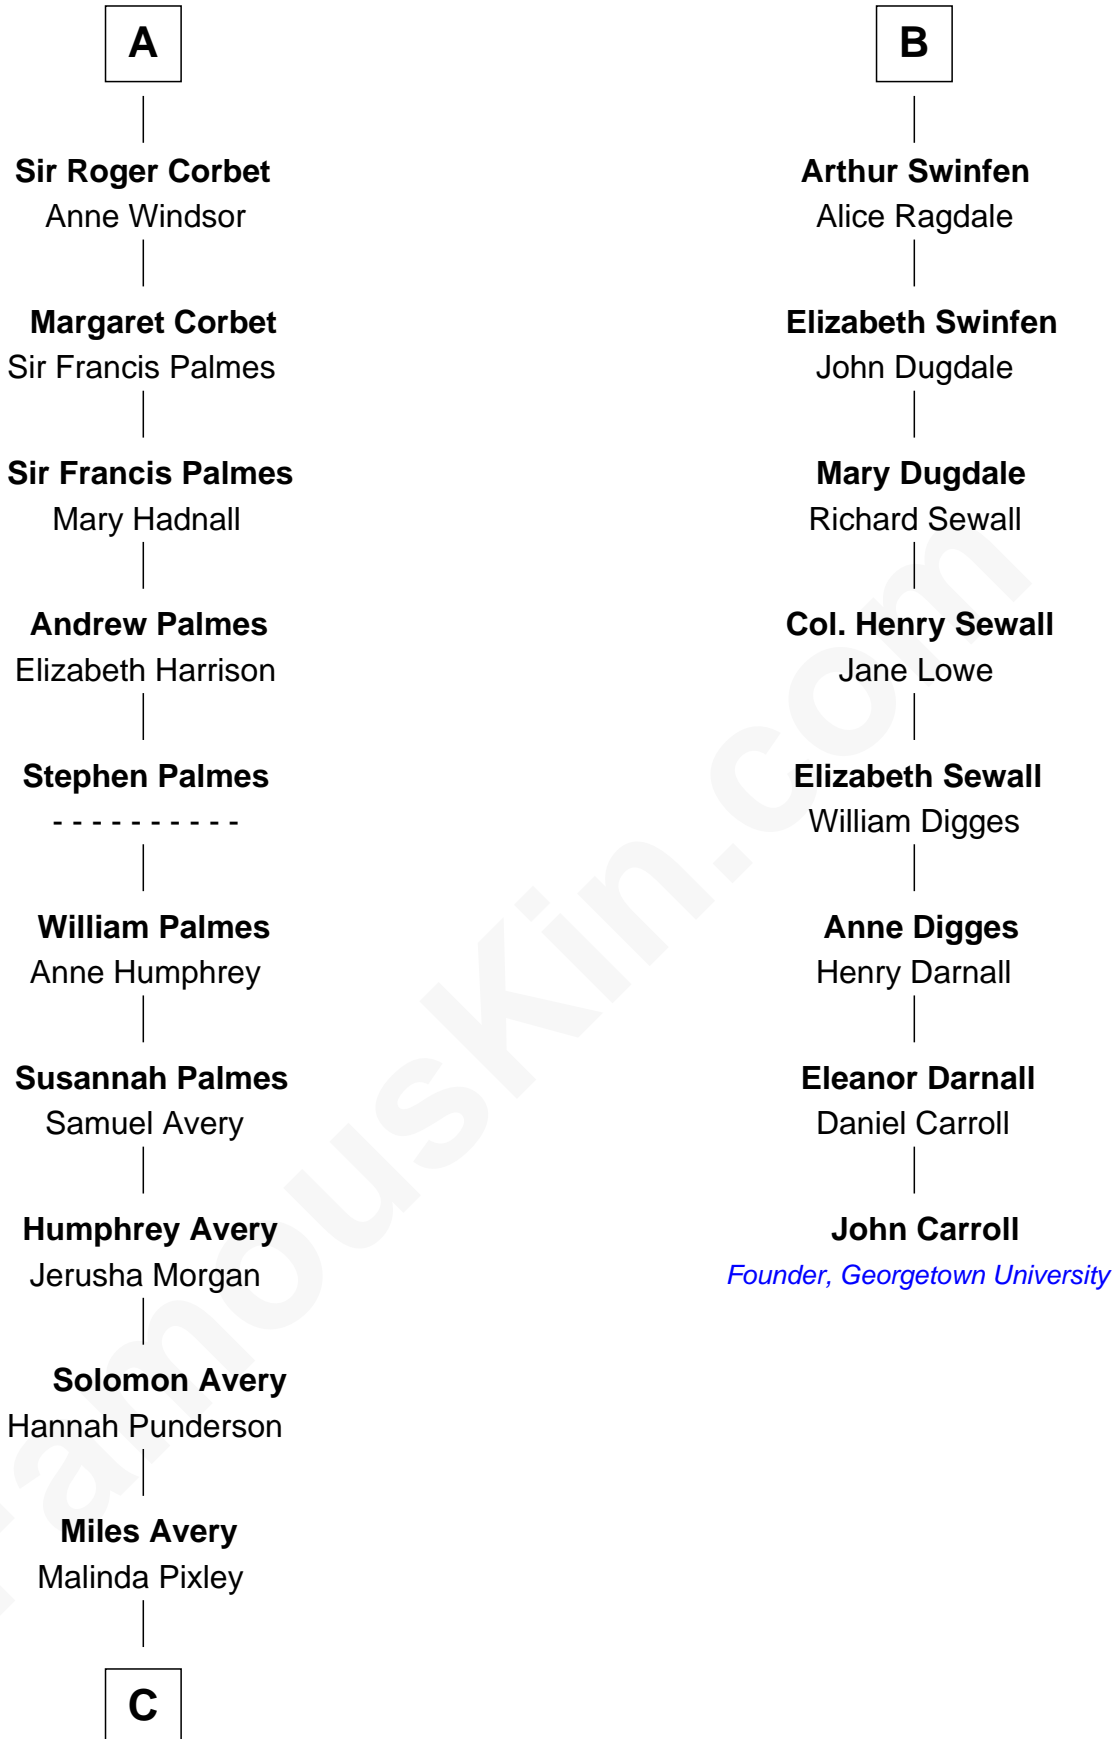

FamousKin.com
Relationship Chart of
Nelson Rockefeller
41st U.S. Vice-President

14th cousin 7 times removed of
John Carroll
Founder of Georgetown University

C

—
Lucy Avery

Godfrey Lewis Rockefeller

—
William Avery Rockefeller

Eliza Davison

—
John Davison Rockefeller

Laura Celestia Spelman

—
John Davison Rockefeller

Abby Greene Aldrich

—
Nelson Rockefeller

41st U.S. Vice-President

FamousKin.com