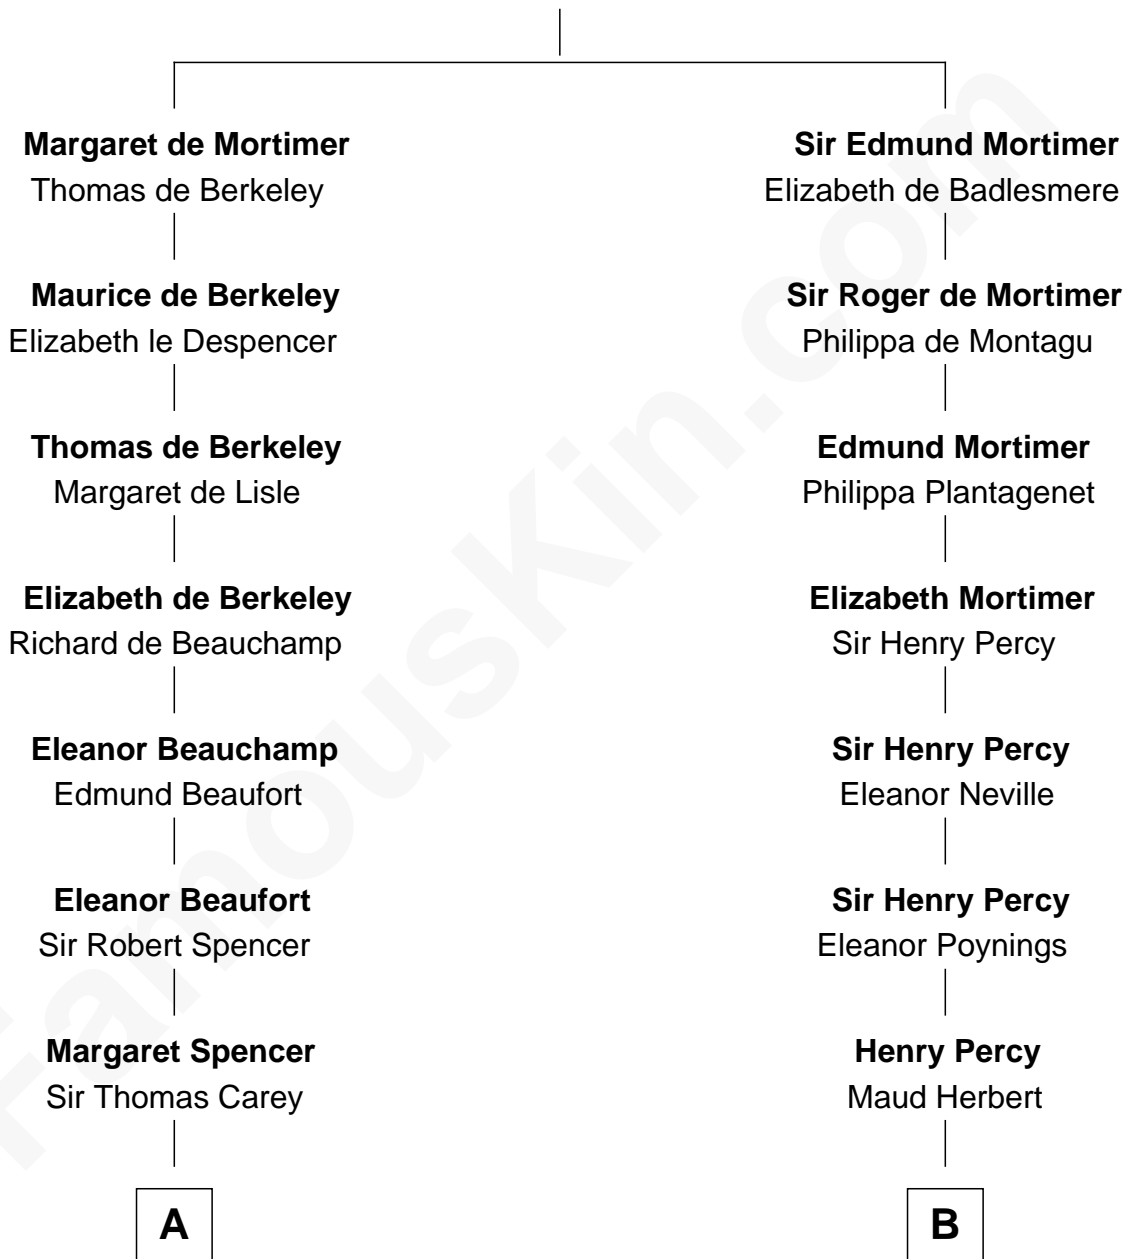

# FamousKin.com Relationship Chart of

**Nelson Rockefeller**

*41st U.S. Vice-President*

16th cousin 5 times removed of

**John Carroll**

*Founder of Georgetown University*

**Roger de Mortimer**

Joan de Geneville

**A**

**Sir William Carey**

Mary Boleyn

**Catherine Carey**

Sir Francis Knollys

**Anne Knollys**

Sir Thomas West

**Elizabeth West**

Sir Herbert Pelham

**Elizabeth Pelham**

John Humphrey

**Anne Humphrey**

William Palmes

**Susannah Palmes**

Samuel Avery

**Humphrey Avery**