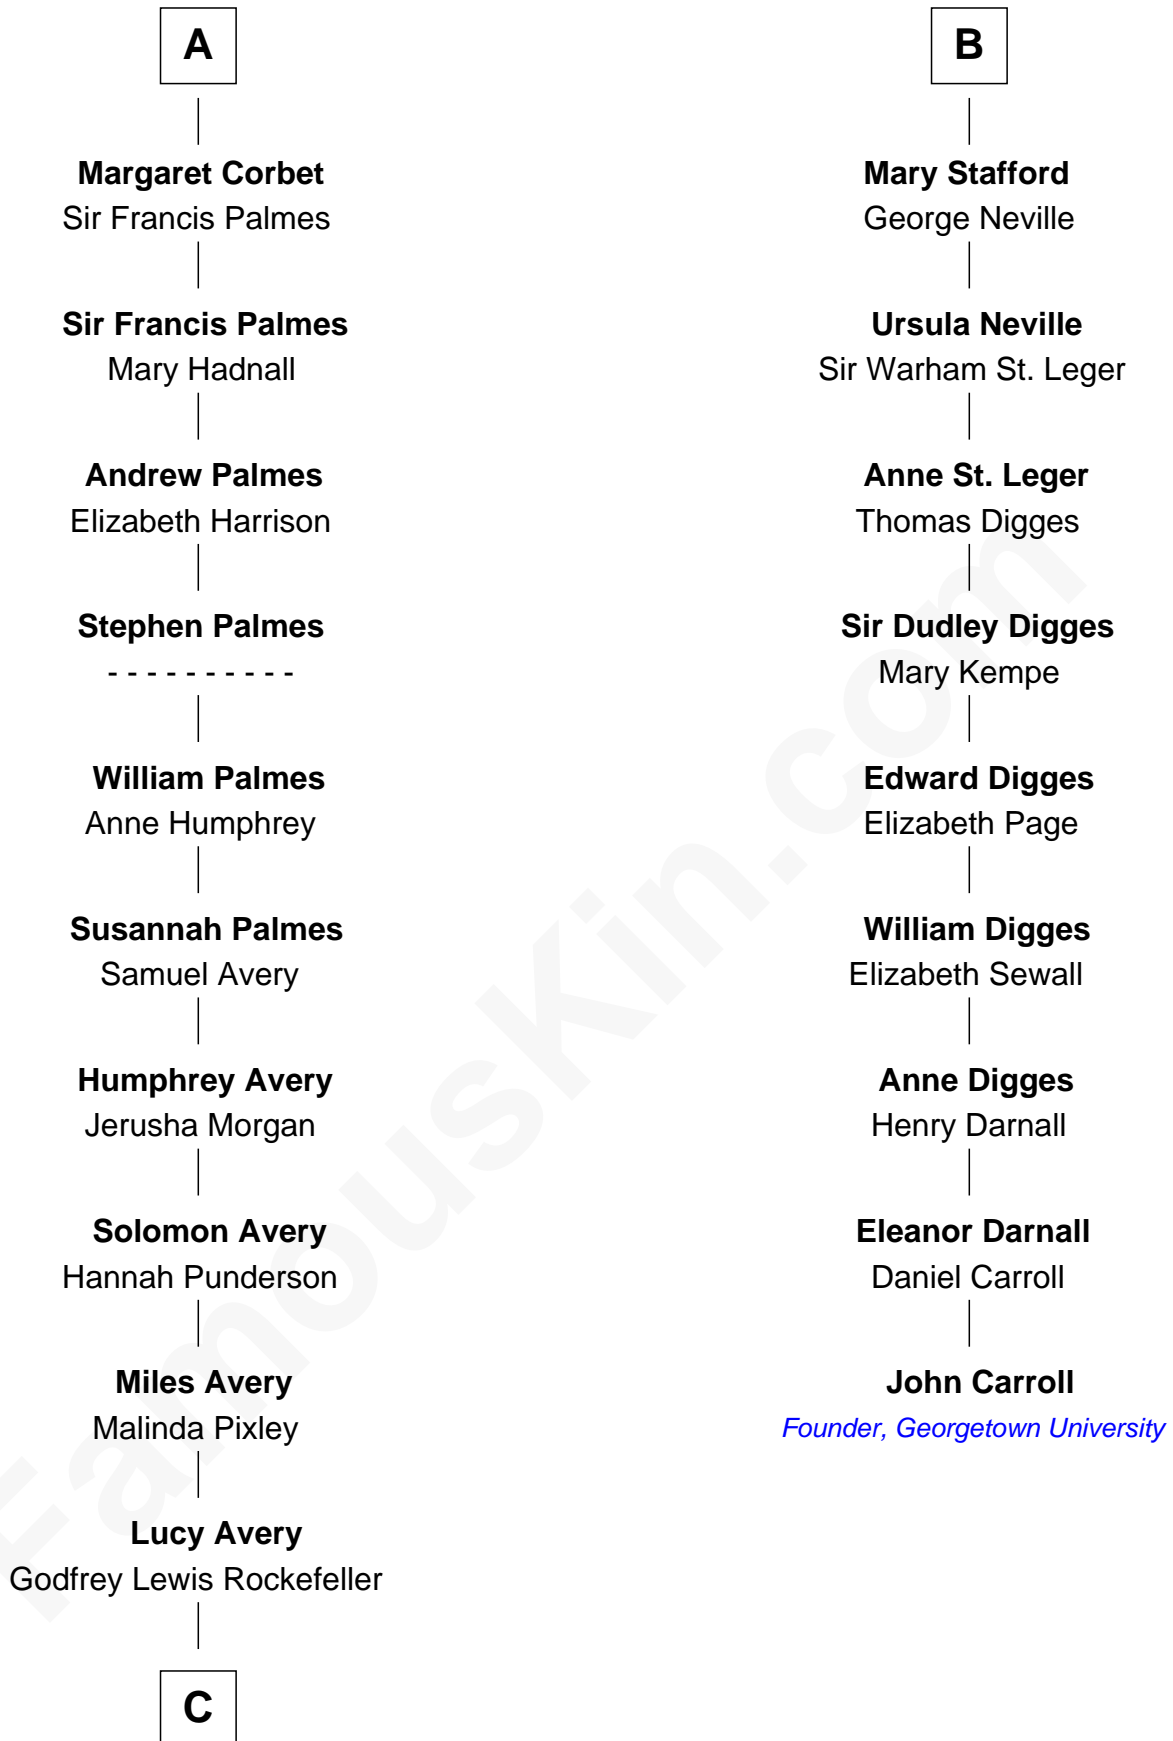

FamousKin.com Relationship Chart of

Nelson Rockefeller

41st U.S. Vice-President

15th cousin 5 times removed of

John Carroll

Founder of Georgetown University

C

—
William Avery Rockefeller

Eliza Davison

—
John Davison Rockefeller

Laura Celestia Spelman

—
John Davison Rockefeller

Abby Greene Aldrich

—
Nelson Rockefeller

41st U.S. Vice-President

FamousKin.com