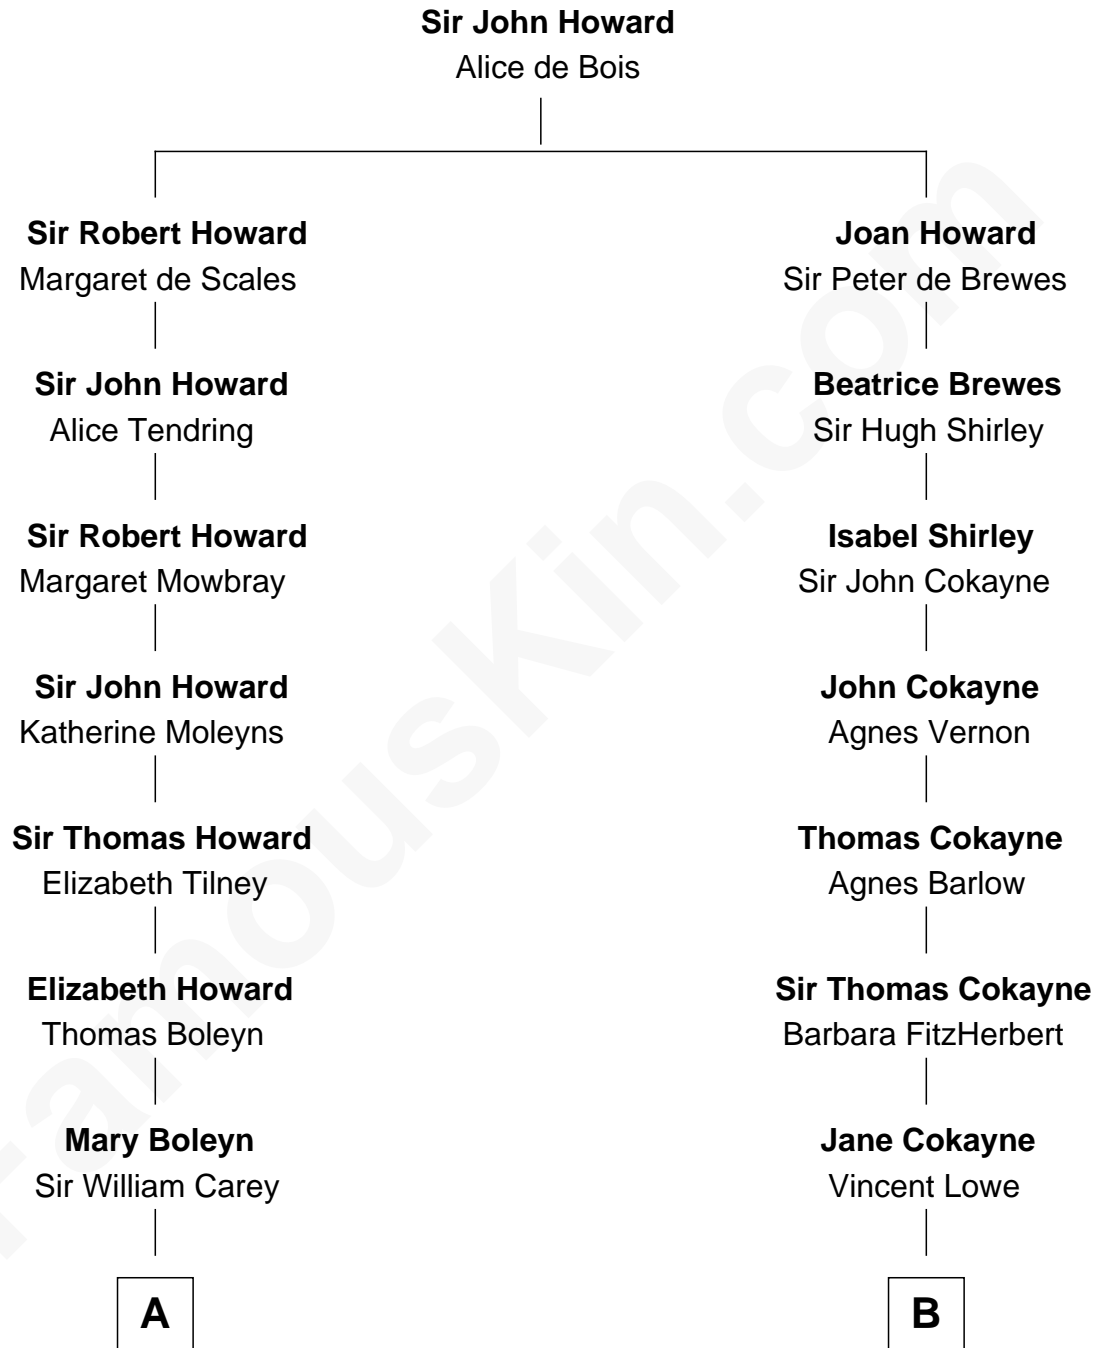

FamousKin.com
Relationship Chart of
Nelson Rockefeller
41st U.S. Vice-President

14th cousin 6 times removed of
John Carroll
Founder of Georgetown University

C

—
William Avery Rockefeller

Eliza Davison

—
John Davison Rockefeller

Laura Celestia Spelman

—
John Davison Rockefeller

Abby Greene Aldrich

—
Nelson Rockefeller

41st U.S. Vice-President

FamousKin.com