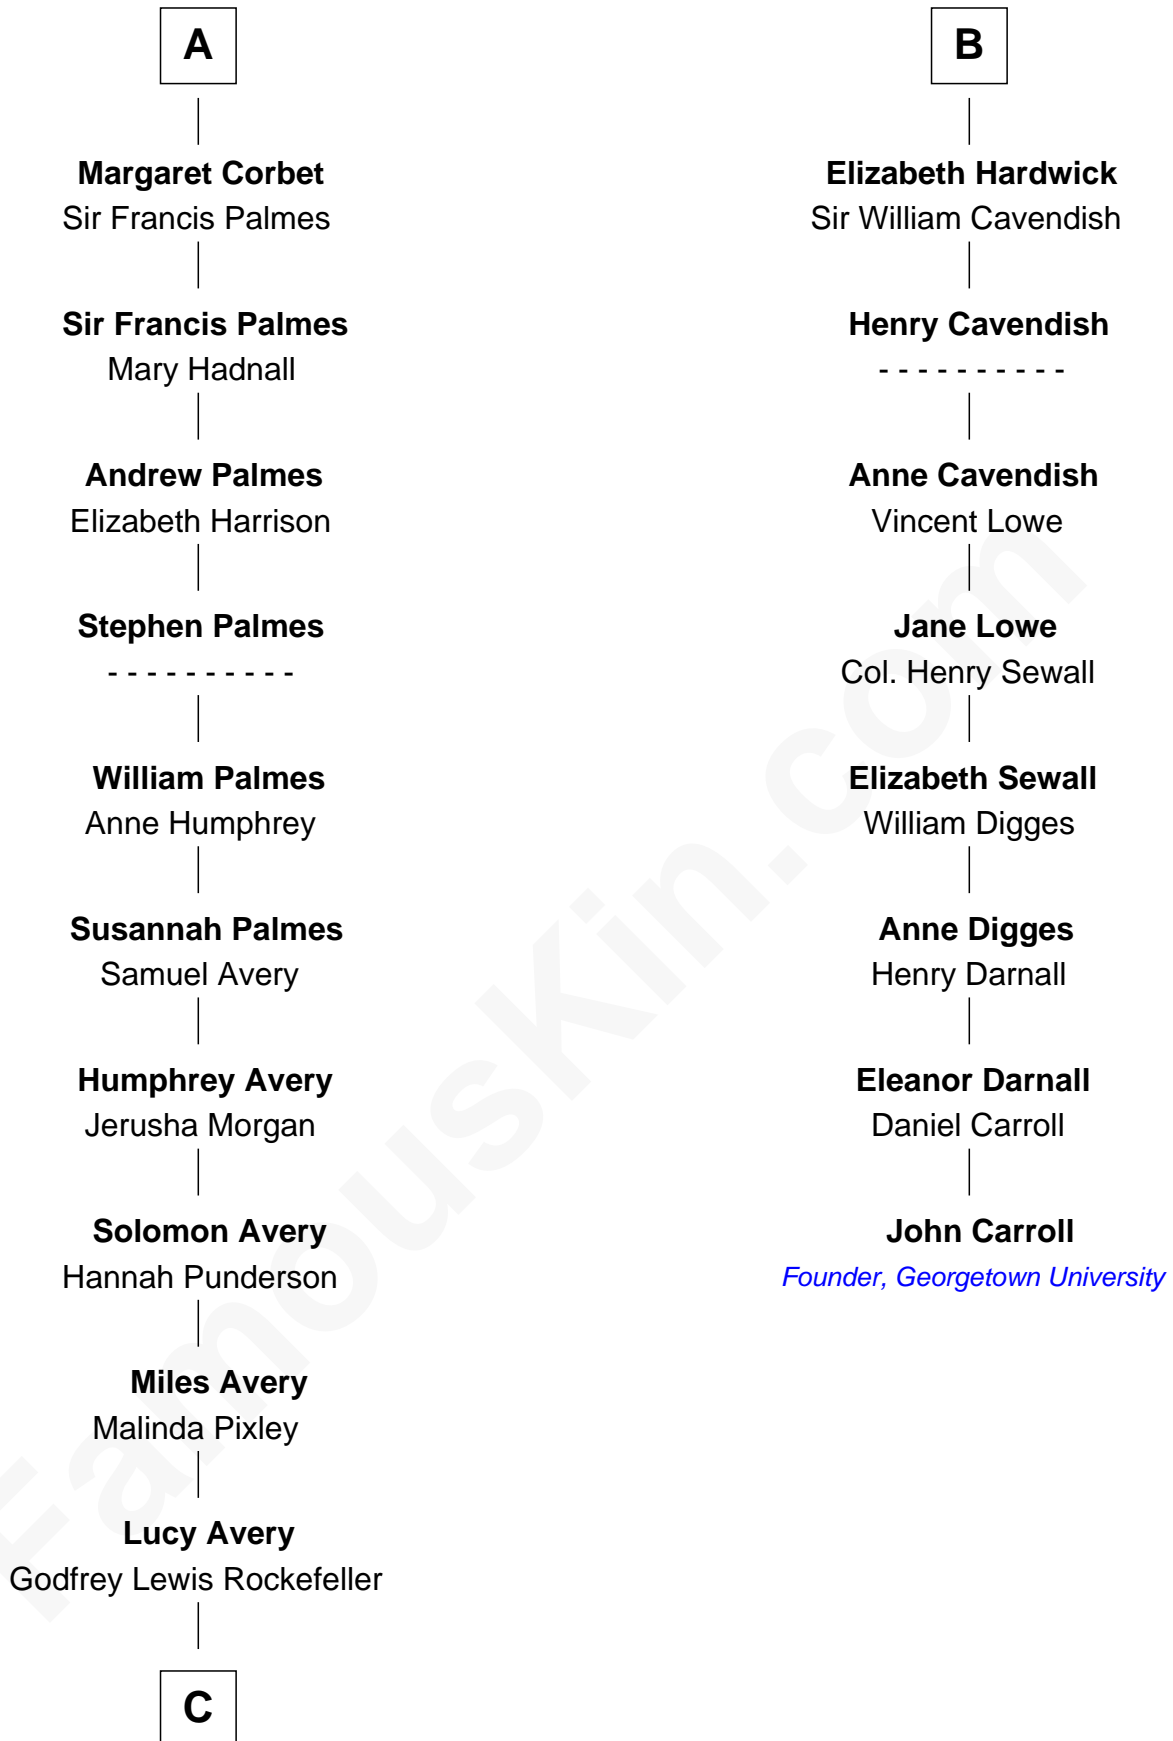

FamousKin.com Relationship Chart of

Nelson Rockefeller

41st U.S. Vice-President

14th cousin 6 times removed of

John Carroll

Founder of Georgetown University

C

|
William Avery Rockefeller

Eliza Davison

|
John Davison Rockefeller

Laura Celestia Spelman

|
John Davison Rockefeller

Abby Greene Aldrich

|
Nelson Rockefeller

41st U.S. Vice-President

FamousKin.com