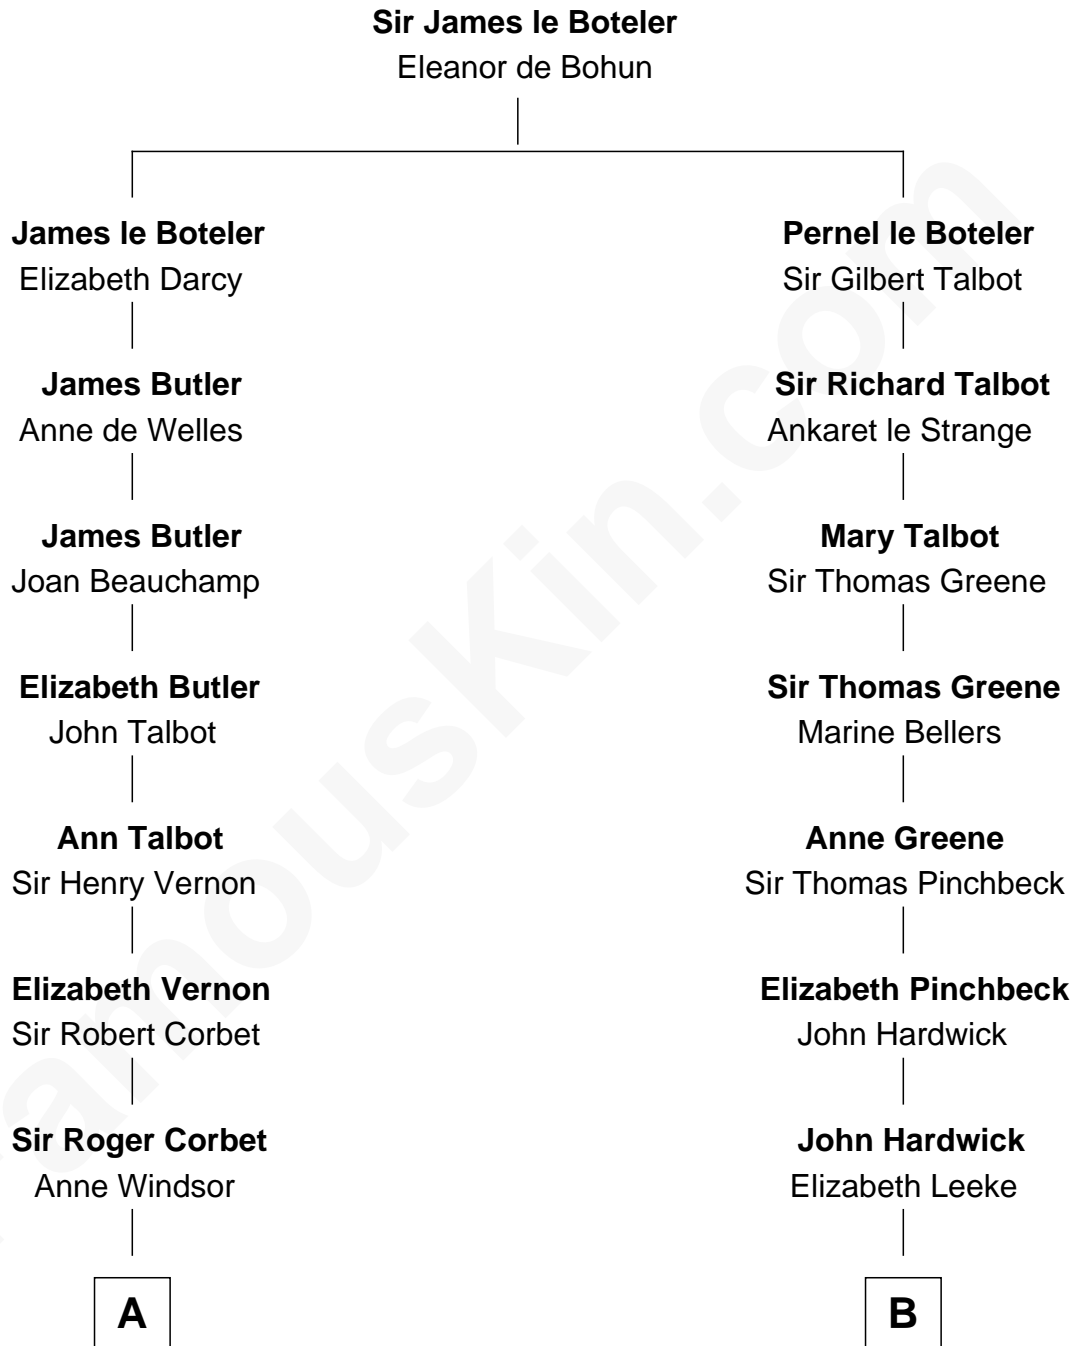

FamousKin.com Relationship Chart of

Nelson Rockefeller

41st U.S. Vice-President

14th cousin 6 times removed of

John Carroll

Founder of Georgetown University

C

|
William Avery Rockefeller

Eliza Davison

|
John Davison Rockefeller

Laura Celestia Spelman

|
John Davison Rockefeller

Abby Greene Aldrich

|
Nelson Rockefeller

41st U.S. Vice-President

FamousKin.com