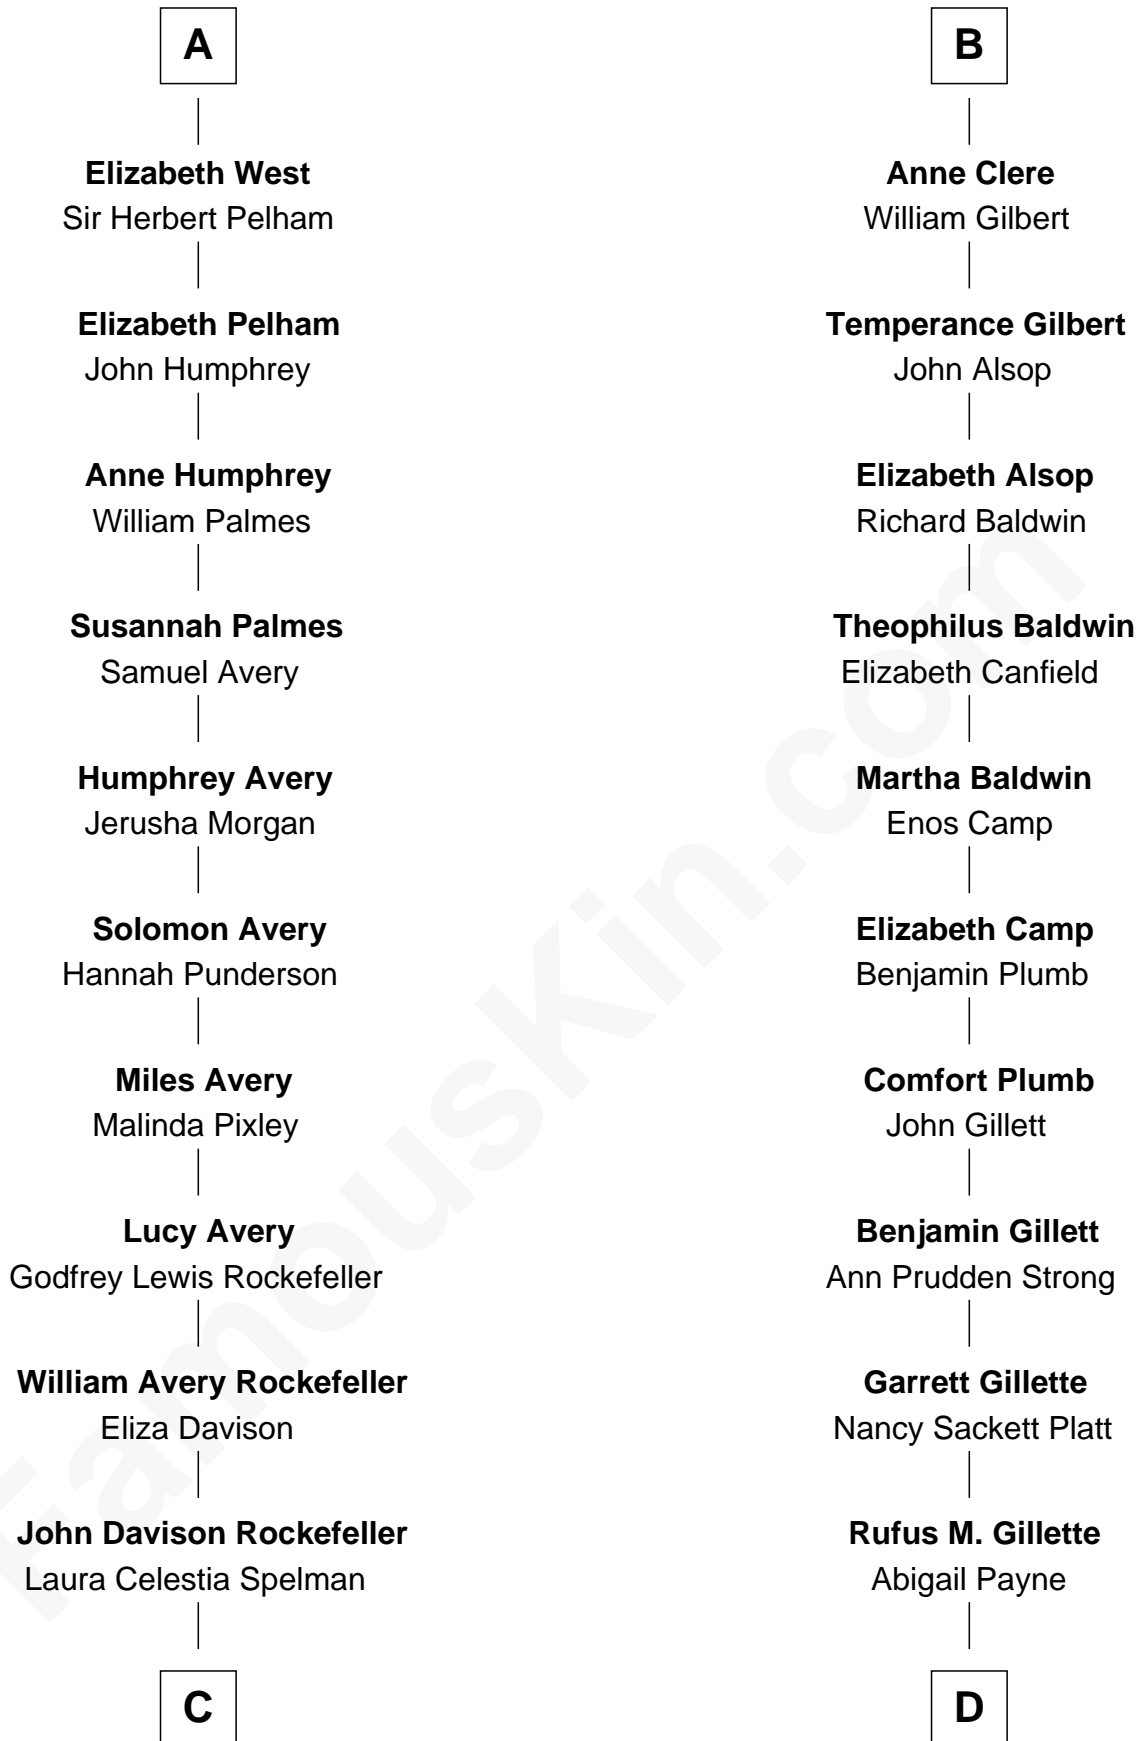

FamousKin.com Relationship Chart of

Nelson Rockefeller
41st U.S. Vice-President

18th cousin 2 times removed of

Treat Williams
TV & Movie Actor

Sir Michael de la Pole
Katherine Wingfield

C

John Davison Rockefeller

Abby Greene Aldrich

Nelson Rockefeller

41st U.S. Vice-President

D

Mary Abigail Gillette

George Willey Andrew

Treat Payne Andrew

Eleanor Barnum