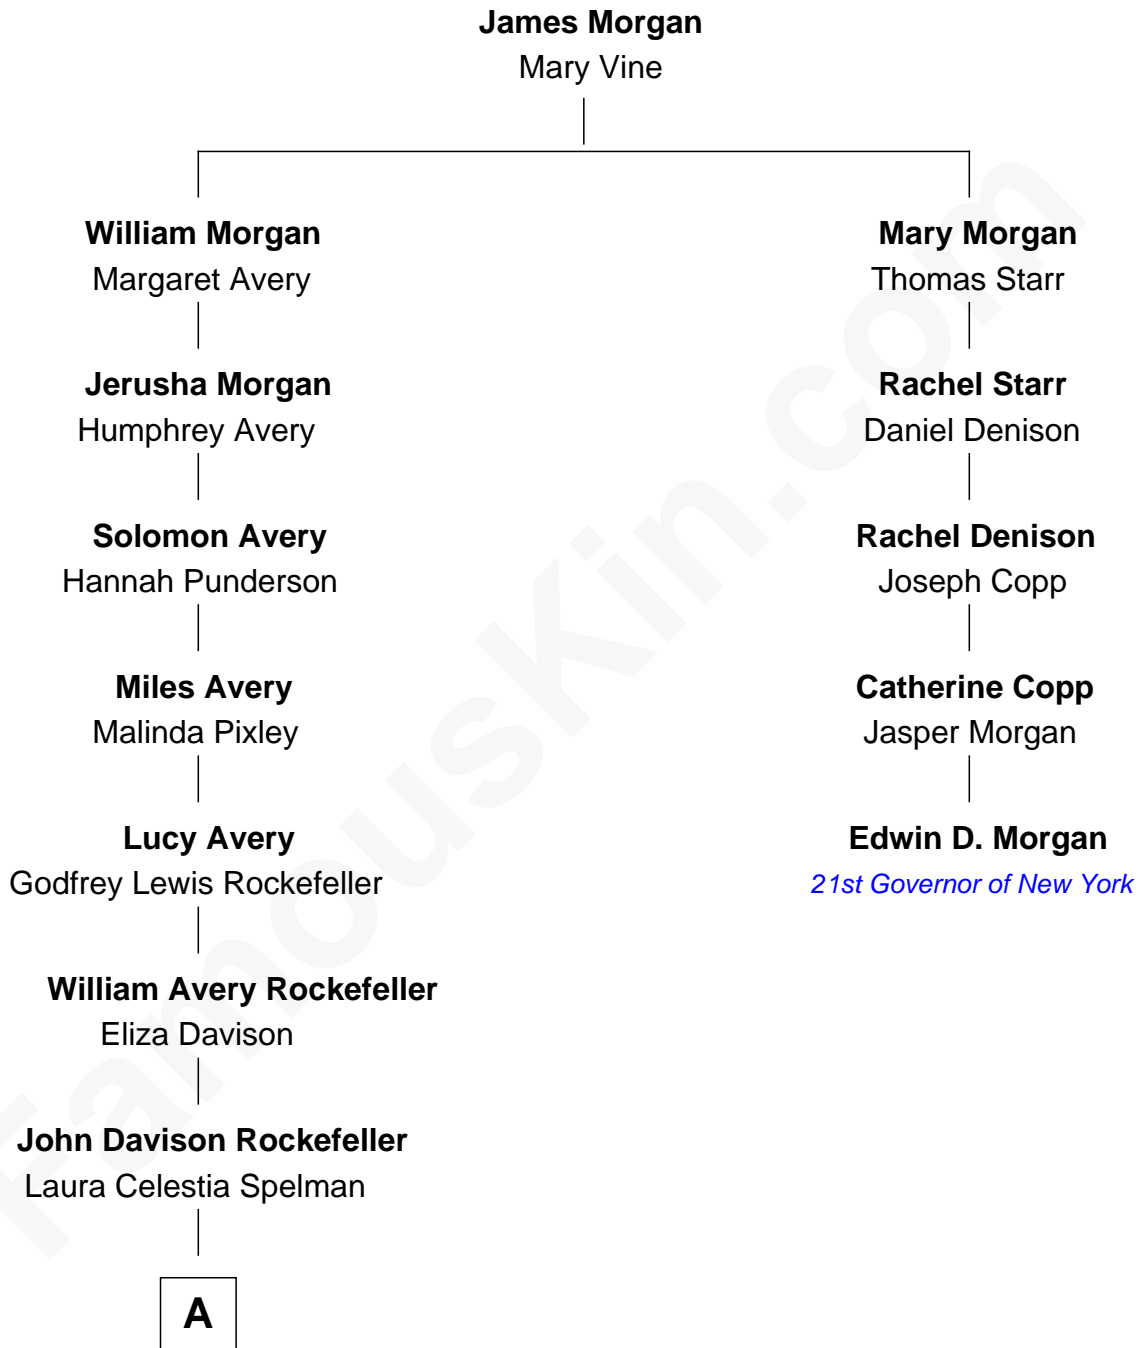

FamousKin.com Relationship Chart of

Winthrop Rockefeller

37th Governor of Arkansas

4th cousin 4 times removed of

Edwin D. Morgan

21st Governor of New York

A

John Davison Rockefeller

Abby Greene Aldrich

Winthrop Rockefeller

37th Governor of Arkansas

FamousKin.com