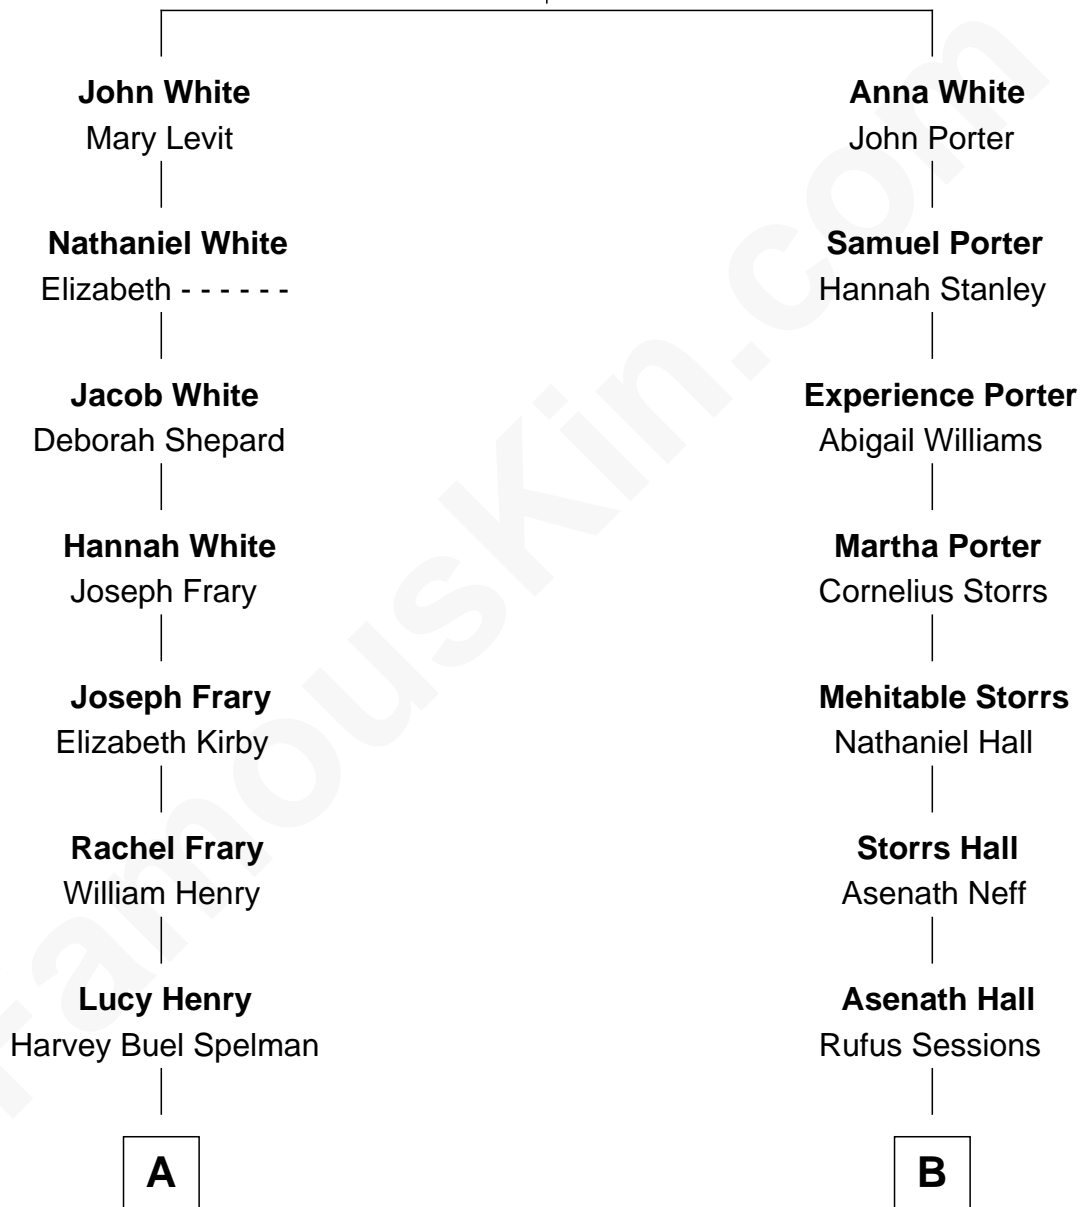

# FamousKin.com Relationship Chart of

**Winthrop Rockefeller**  
*37th Governor of Arkansas*

8th cousin 1 time removed of

**Henry Howard Sessions**  
*Railroad Car Inventor*

**Robert White**  
Bridget Allgar

**A**

**Laura Celestia Spelman**  
John Davison Rockefeller

**John Davison Rockefeller**  
Abby Greene Aldrich

**Winthrop Rockefeller**  
*37th Governor of Arkansas*

**B**

**Milton Sessions**  
Rosanna Beals