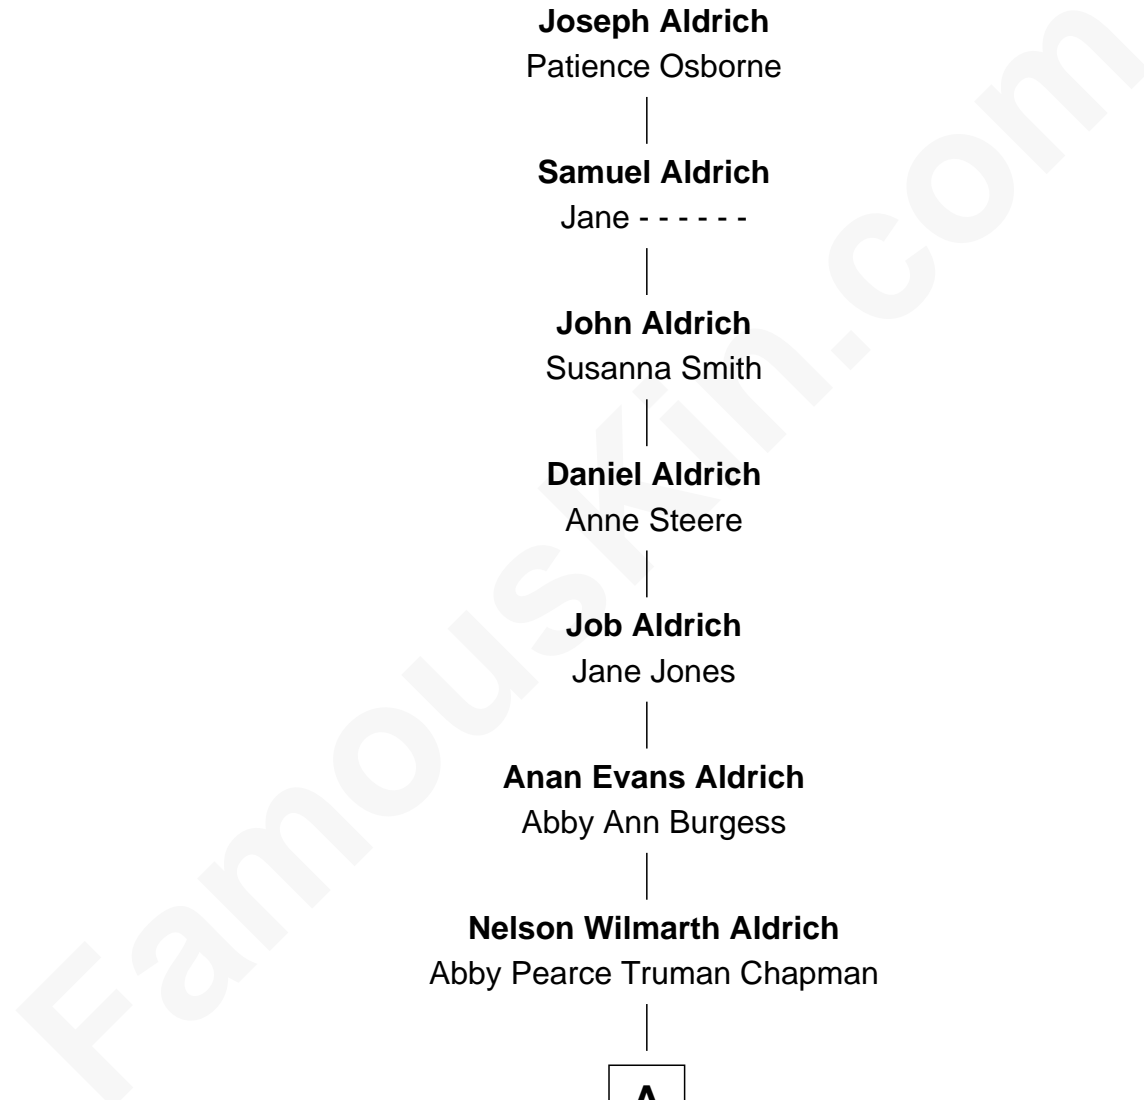

FamousKin.com Relationship Chart of

Winthrop Rockefeller

37th Governor of Arkansas

7th Great-grandson of

George Aldrich

(c1605 - 1682/3) Great Migration Immigrant 1636

George Aldrich

Katherine Seald

Joseph Aldrich

Patience Osborne

Samuel Aldrich

Jane - - - - -

John Aldrich

Susanna Smith

Daniel Aldrich

Anne Steere

Job Aldrich

Jane Jones

Anan Evans Aldrich

Abby Ann Burgess

Nelson Wilmarth Aldrich

Abby Pearce Truman Chapman

A

A

Abby Greene Aldrich
John Davison Rockefeller

Winthrop Rockefeller
37th Governor of Arkansas

FamousKin.com