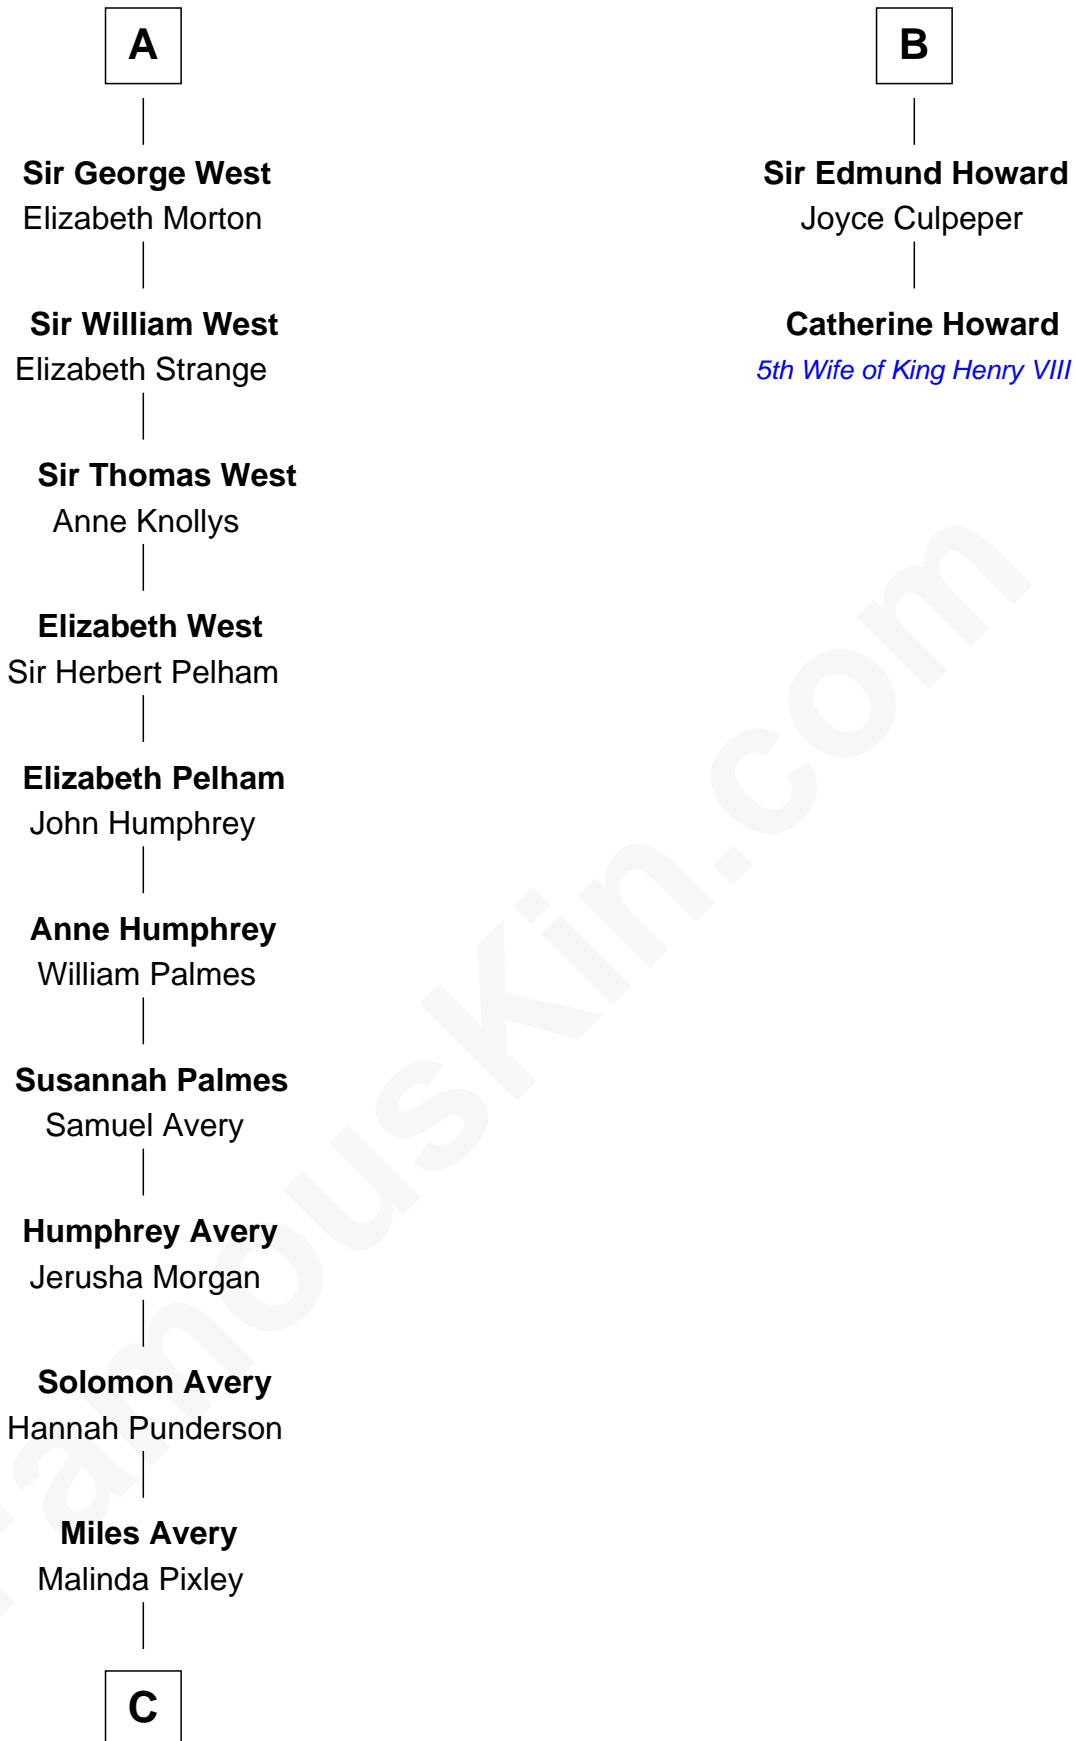

FamousKin.com Relationship Chart of

Winthrop Rockefeller
37th Governor of Arkansas

8th cousin 13 times removed of

Catherine Howard
5th Wife of King Henry VIII

Edmund Plantagenet
Blanche of Artois

C

—
Lucy Avery

Godfrey Lewis Rockefeller

—
William Avery Rockefeller

Eliza Davison

—
John Davison Rockefeller

Laura Celestia Spelman

—
John Davison Rockefeller

Abby Greene Aldrich

—
Winthrop Rockefeller

37th Governor of Arkansas

FamousKin.com