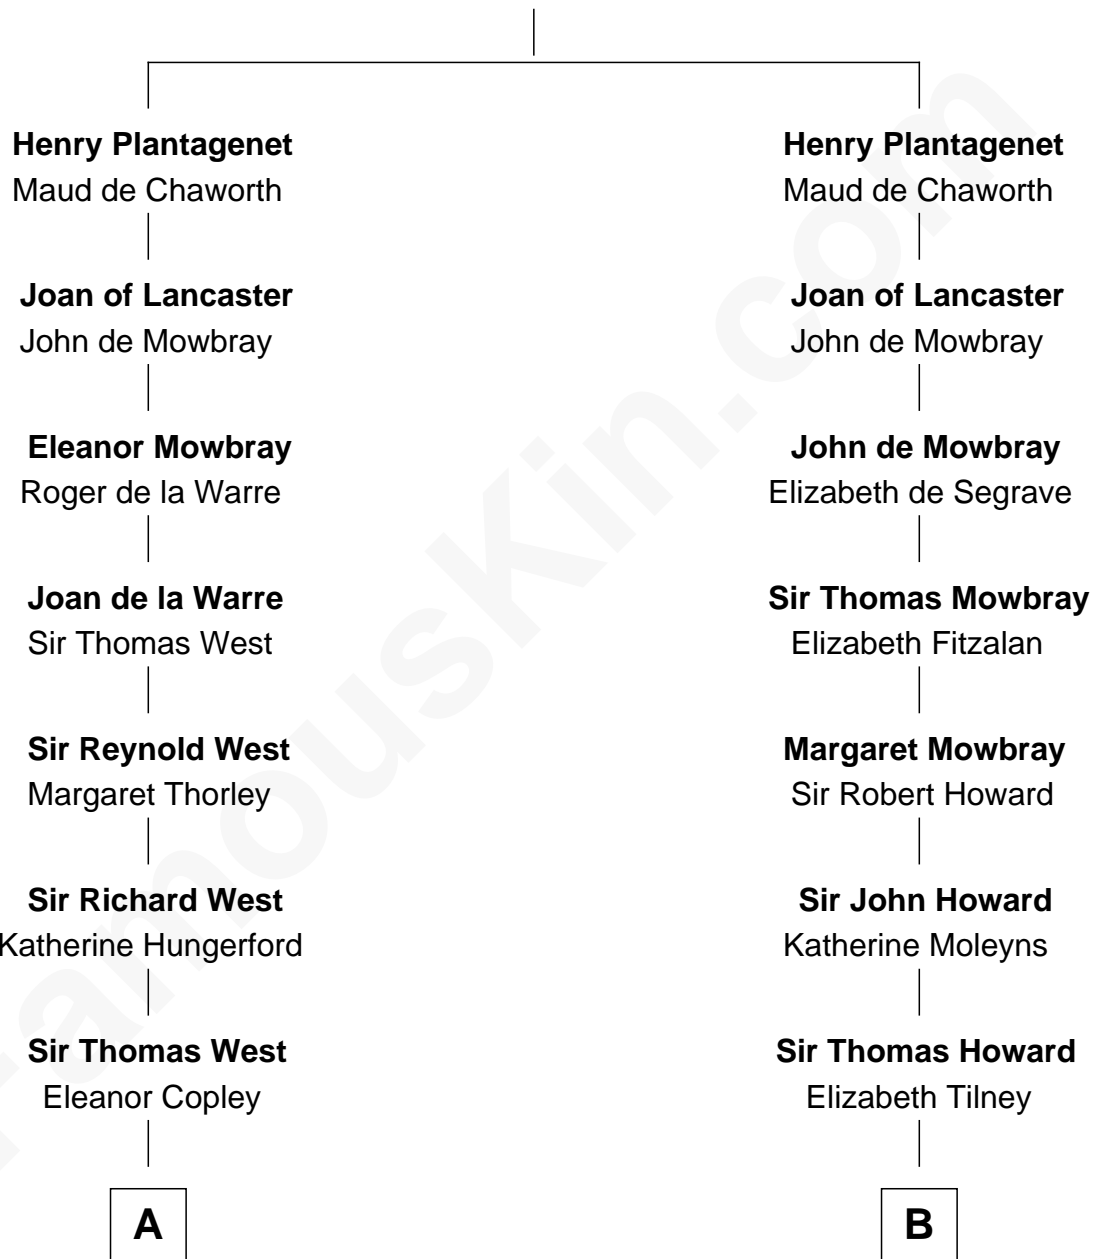

FamousKin.com Relationship Chart of

Winthrop Rockefeller
37th Governor of Arkansas

8th cousin 13 times removed of

Catherine Howard
5th Wife of King Henry VIII

Edmund Plantagenet
Blanche of Artois

C

—
Lucy Avery

Godfrey Lewis Rockefeller

—
William Avery Rockefeller

Eliza Davison

—
John Davison Rockefeller

Laura Celestia Spelman

—
John Davison Rockefeller

Abby Greene Aldrich

—
Winthrop Rockefeller

37th Governor of Arkansas

FamousKin.com