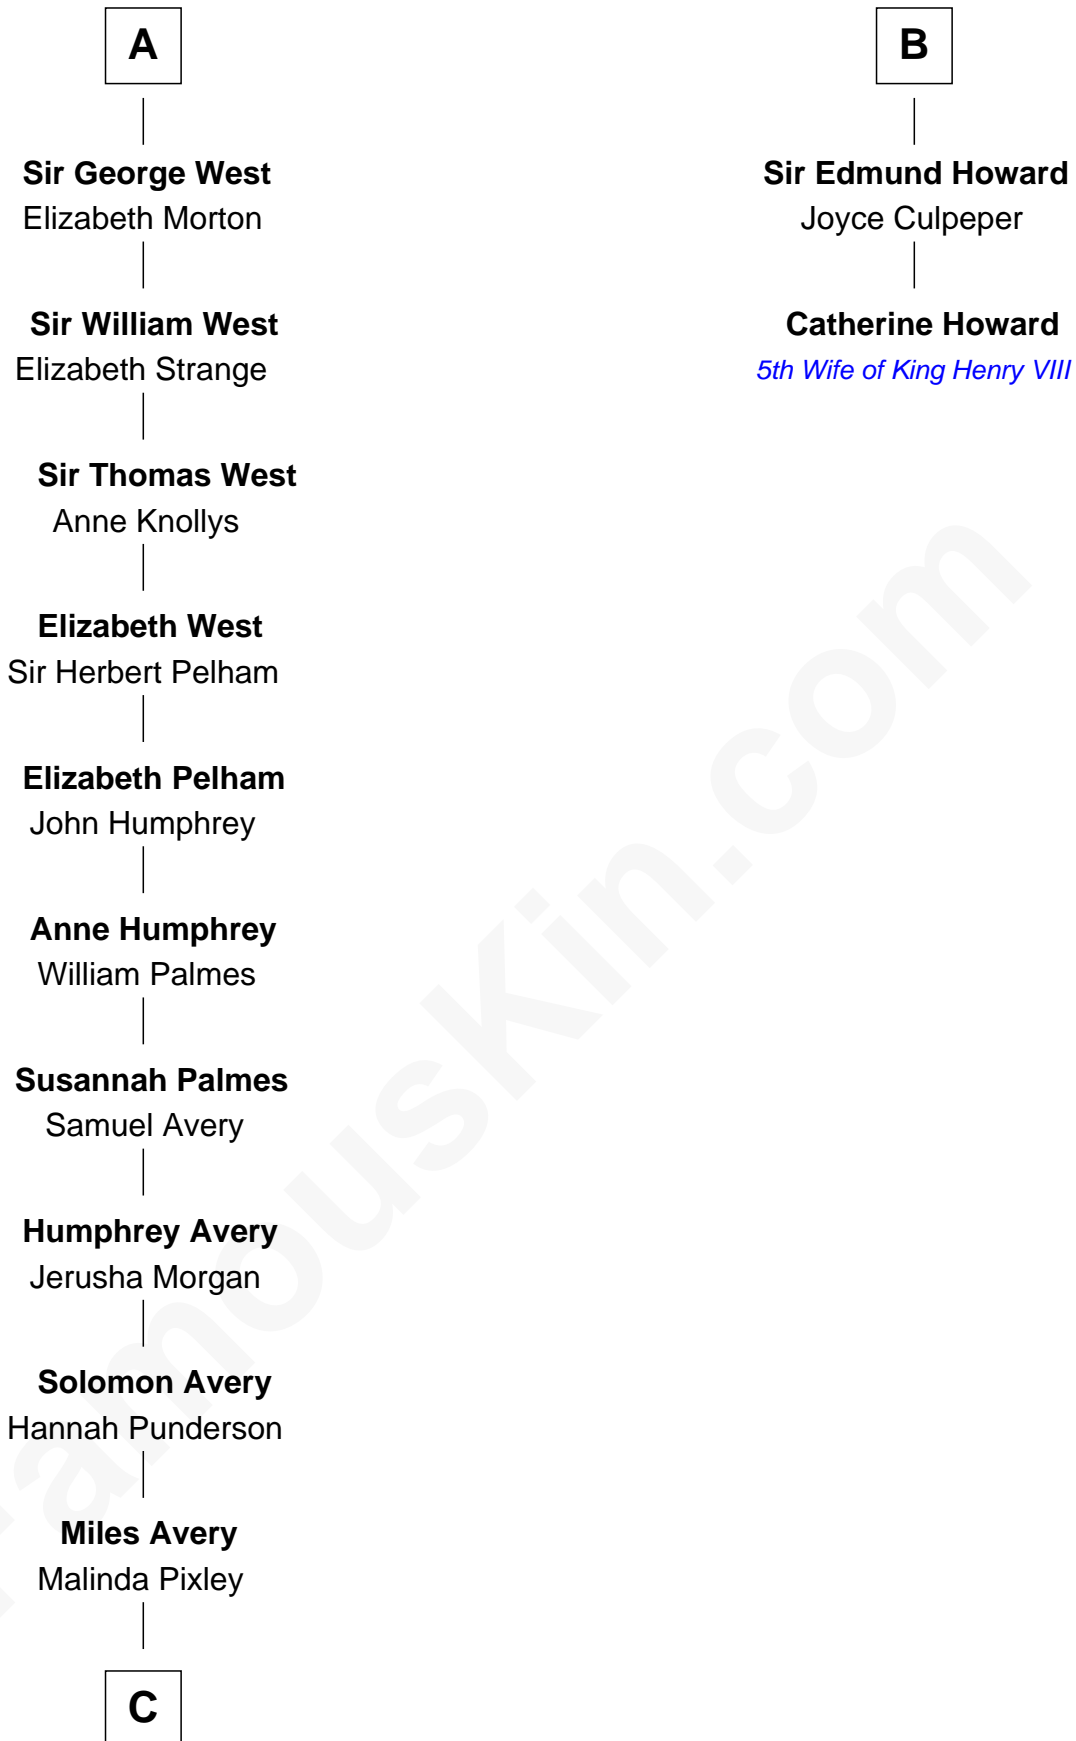

# FamousKin.com Relationship Chart of

**Winthrop Rockefeller**  
37th Governor of Arkansas

8th cousin 13 times removed of

**Catherine Howard**  
5th Wife of King Henry VIII

**Sir Patrick de Chaworth**  
Isabella de Beauchamp

**C**

—  
**Lucy Avery**

Godfrey Lewis Rockefeller

—  
**William Avery Rockefeller**

Eliza Davison

—  
**John Davison Rockefeller**

Laura Celestia Spelman

—  
**John Davison Rockefeller**

Abby Greene Aldrich

—  
**Winthrop Rockefeller**

*37th Governor of Arkansas*

FamousKin.com