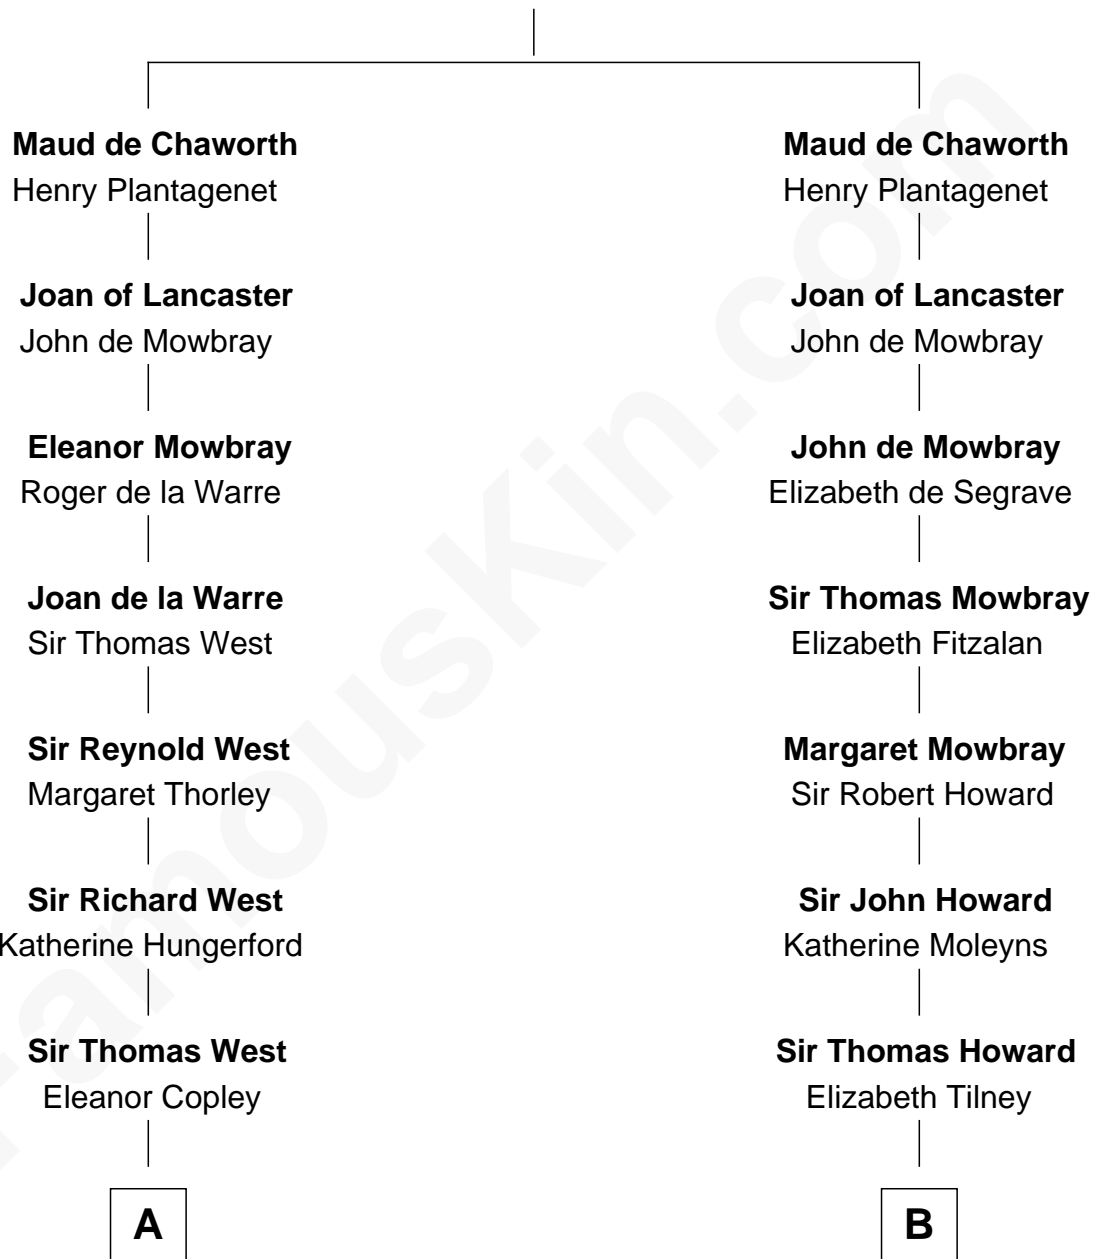

# FamousKin.com Relationship Chart of

**Winthrop Rockefeller**  
37th Governor of Arkansas

8th cousin 13 times removed of

**Catherine Howard**  
5th Wife of King Henry VIII

**Sir Patrick de Chaworth**  
Isabella de Beauchamp

**C**

—  
**Lucy Avery**

Godfrey Lewis Rockefeller

—  
**William Avery Rockefeller**

Eliza Davison

—  
**John Davison Rockefeller**

Laura Celestia Spelman

—  
**John Davison Rockefeller**

Abby Greene Aldrich

—  
**Winthrop Rockefeller**

*37th Governor of Arkansas*

FamousKin.com