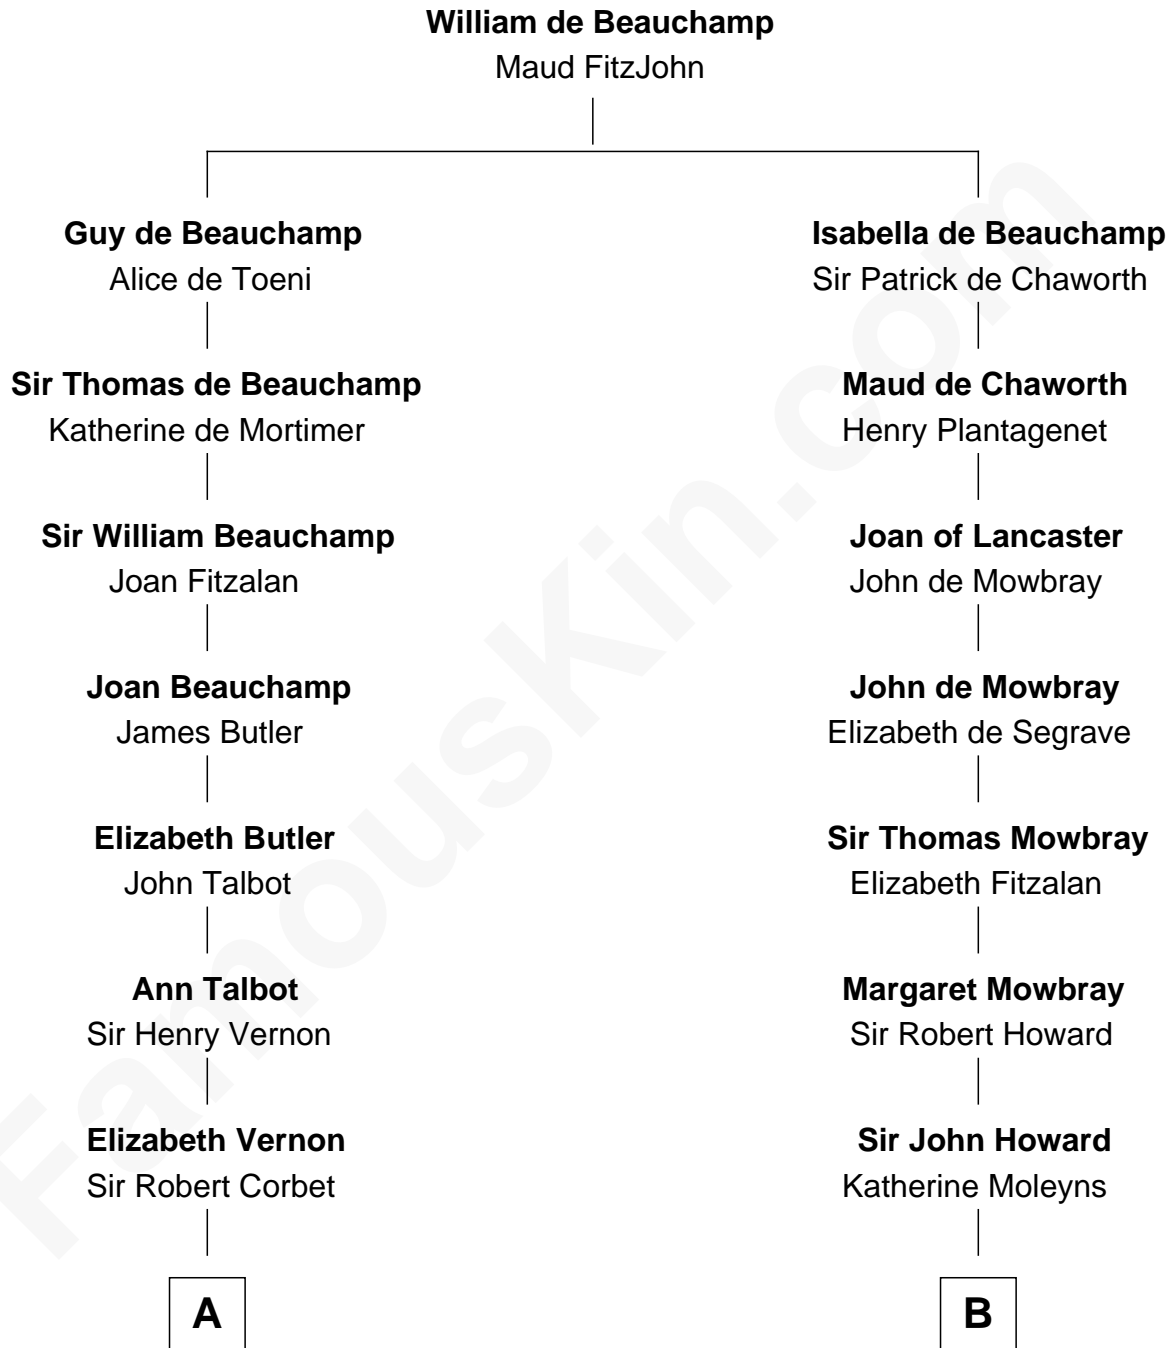

FamousKin.com Relationship Chart of

Winthrop Rockefeller

37th Governor of Arkansas

9th cousin 12 times removed of

Catherine Howard

5th Wife of King Henry VIII

C

—
Lucy Avery

Godfrey Lewis Rockefeller

—
William Avery Rockefeller

Eliza Davison

—
John Davison Rockefeller

Laura Celestia Spelman

—
John Davison Rockefeller

Abby Greene Aldrich

—
Winthrop Rockefeller

37th Governor of Arkansas

FamousKin.com