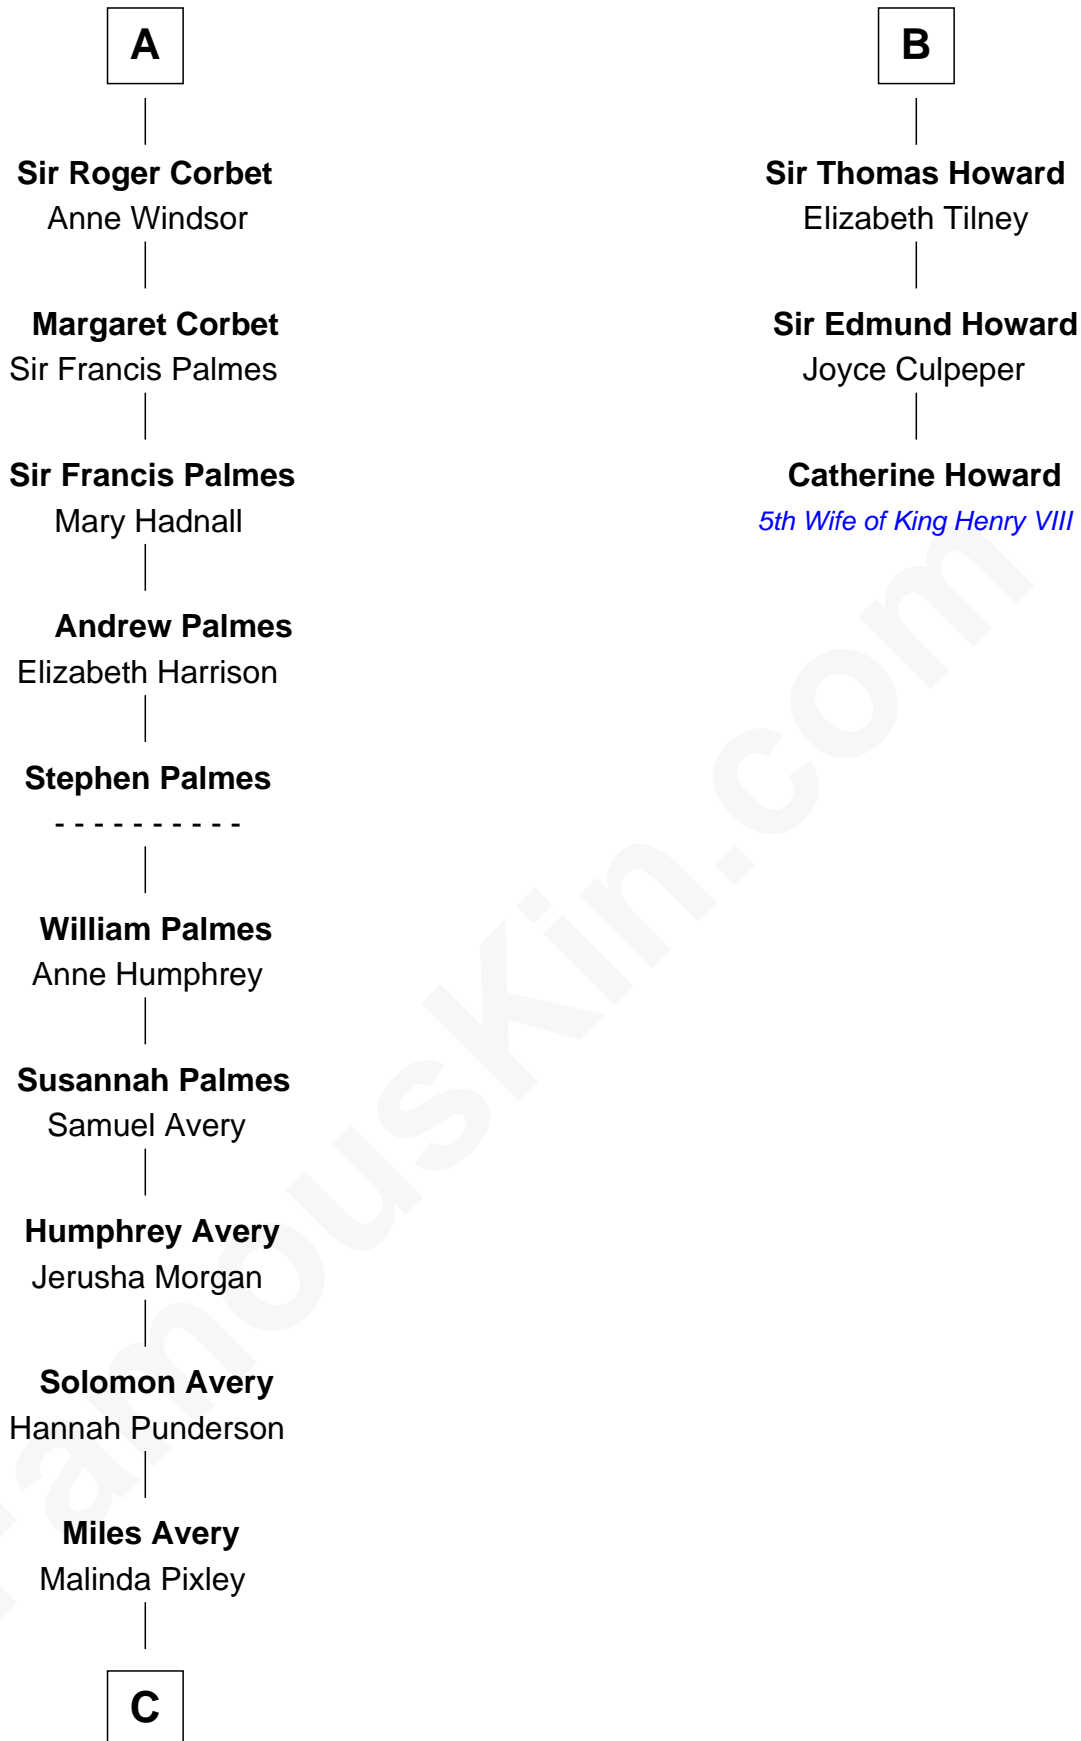

FamousKin.com Relationship Chart of

Winthrop Rockefeller

37th Governor of Arkansas

9th cousin 12 times removed of

Catherine Howard

5th Wife of King Henry VIII

C

—
Lucy Avery

Godfrey Lewis Rockefeller

—
William Avery Rockefeller

Eliza Davison

—
John Davison Rockefeller

Laura Celestia Spelman

—
John Davison Rockefeller

Abby Greene Aldrich

—
Winthrop Rockefeller

37th Governor of Arkansas

FamousKin.com