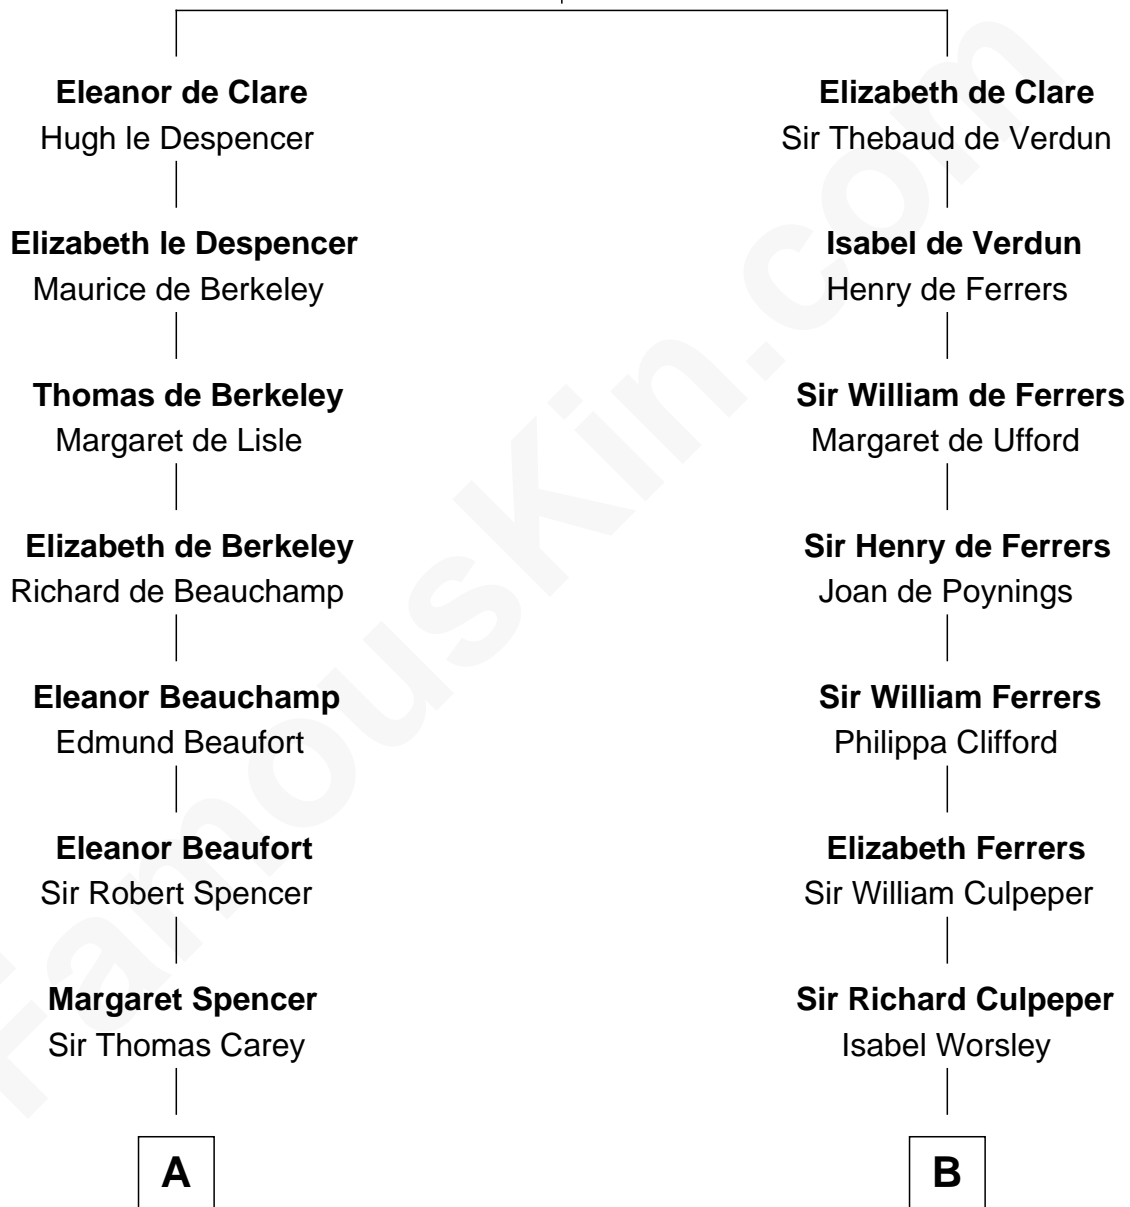

FamousKin.com Relationship Chart of

Winthrop Rockefeller
37th Governor of Arkansas

8th cousin 13 times removed of

Catherine Howard
5th Wife of King Henry VIII

Sir Gilbert de Clare
Joan of Acre

C

—
Lucy Avery

Godfrey Lewis Rockefeller

—
William Avery Rockefeller

Eliza Davison

—
John Davison Rockefeller

Laura Celestia Spelman

—
John Davison Rockefeller

Abby Greene Aldrich

—
Winthrop Rockefeller

37th Governor of Arkansas

FamousKin.com