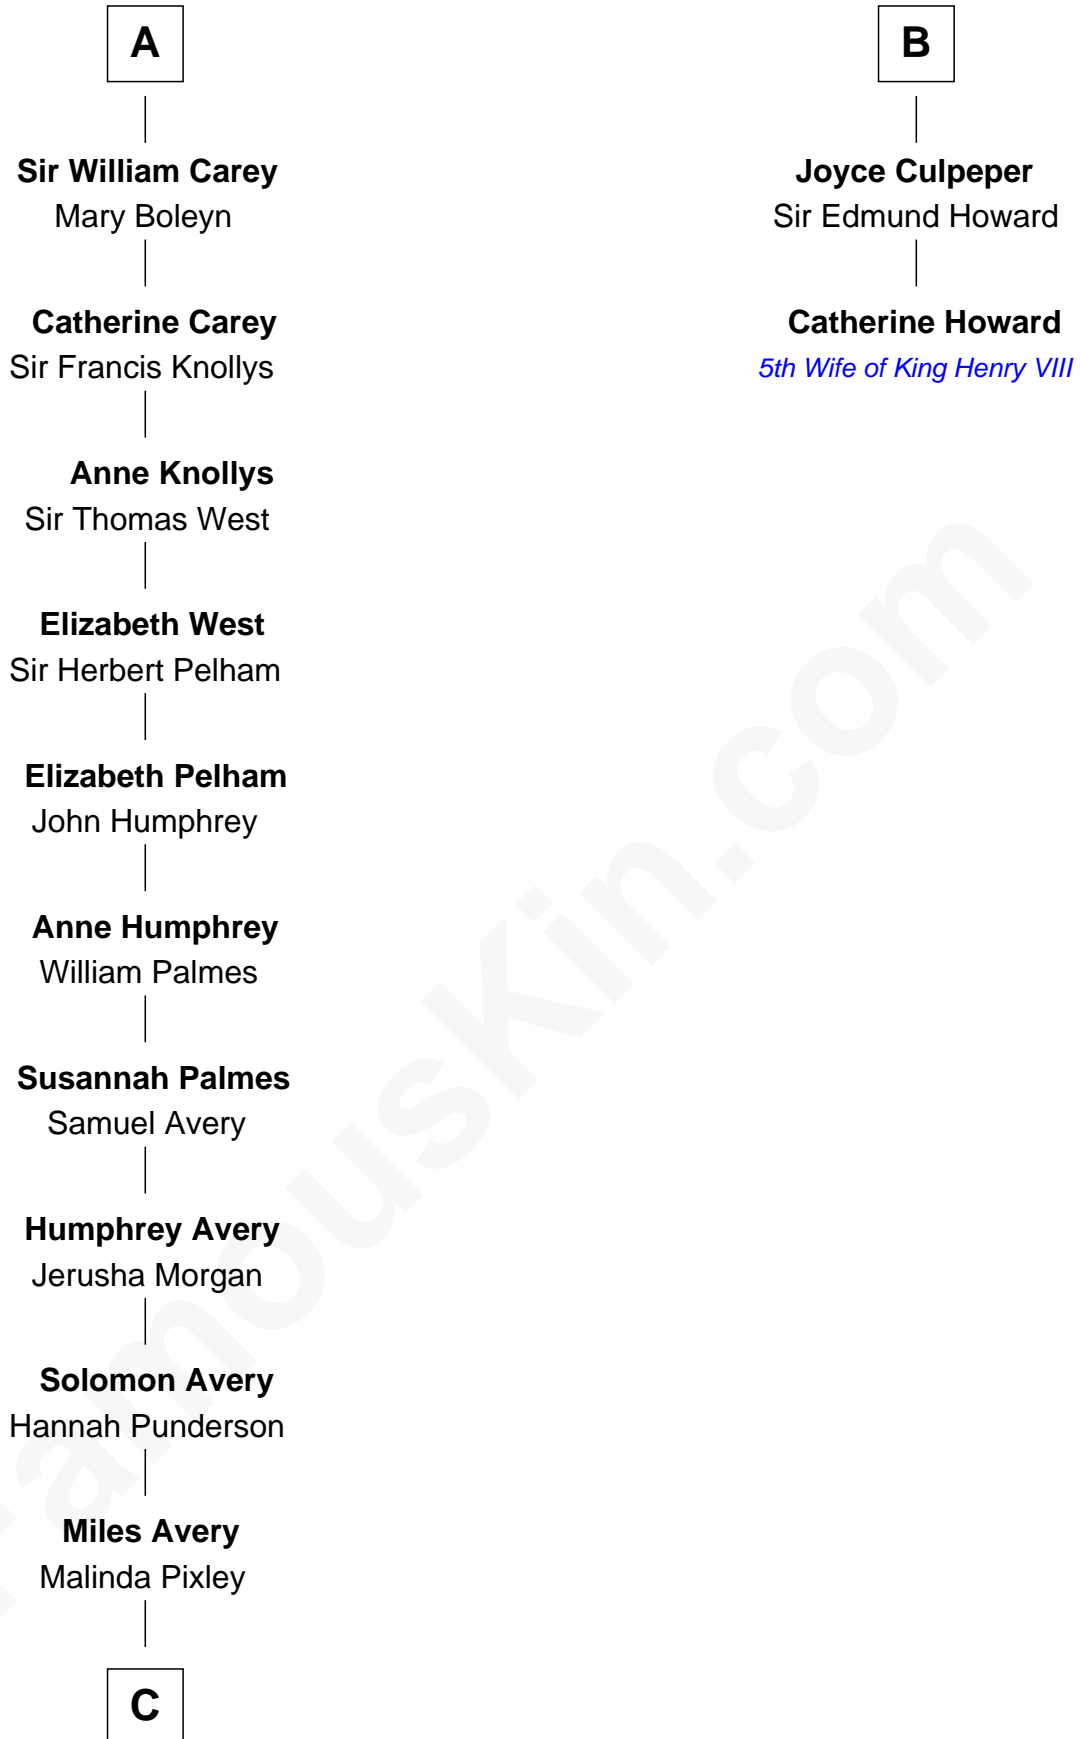

FamousKin.com Relationship Chart of

Winthrop Rockefeller
37th Governor of Arkansas

8th cousin 13 times removed of

Catherine Howard
5th Wife of King Henry VIII

Sir Gilbert de Clare
Joan of Acre

C

—
Lucy Avery

Godfrey Lewis Rockefeller

—
William Avery Rockefeller

Eliza Davison

—
John Davison Rockefeller

Laura Celestia Spelman

—
John Davison Rockefeller

Abby Greene Aldrich

—
Winthrop Rockefeller

37th Governor of Arkansas

FamousKin.com