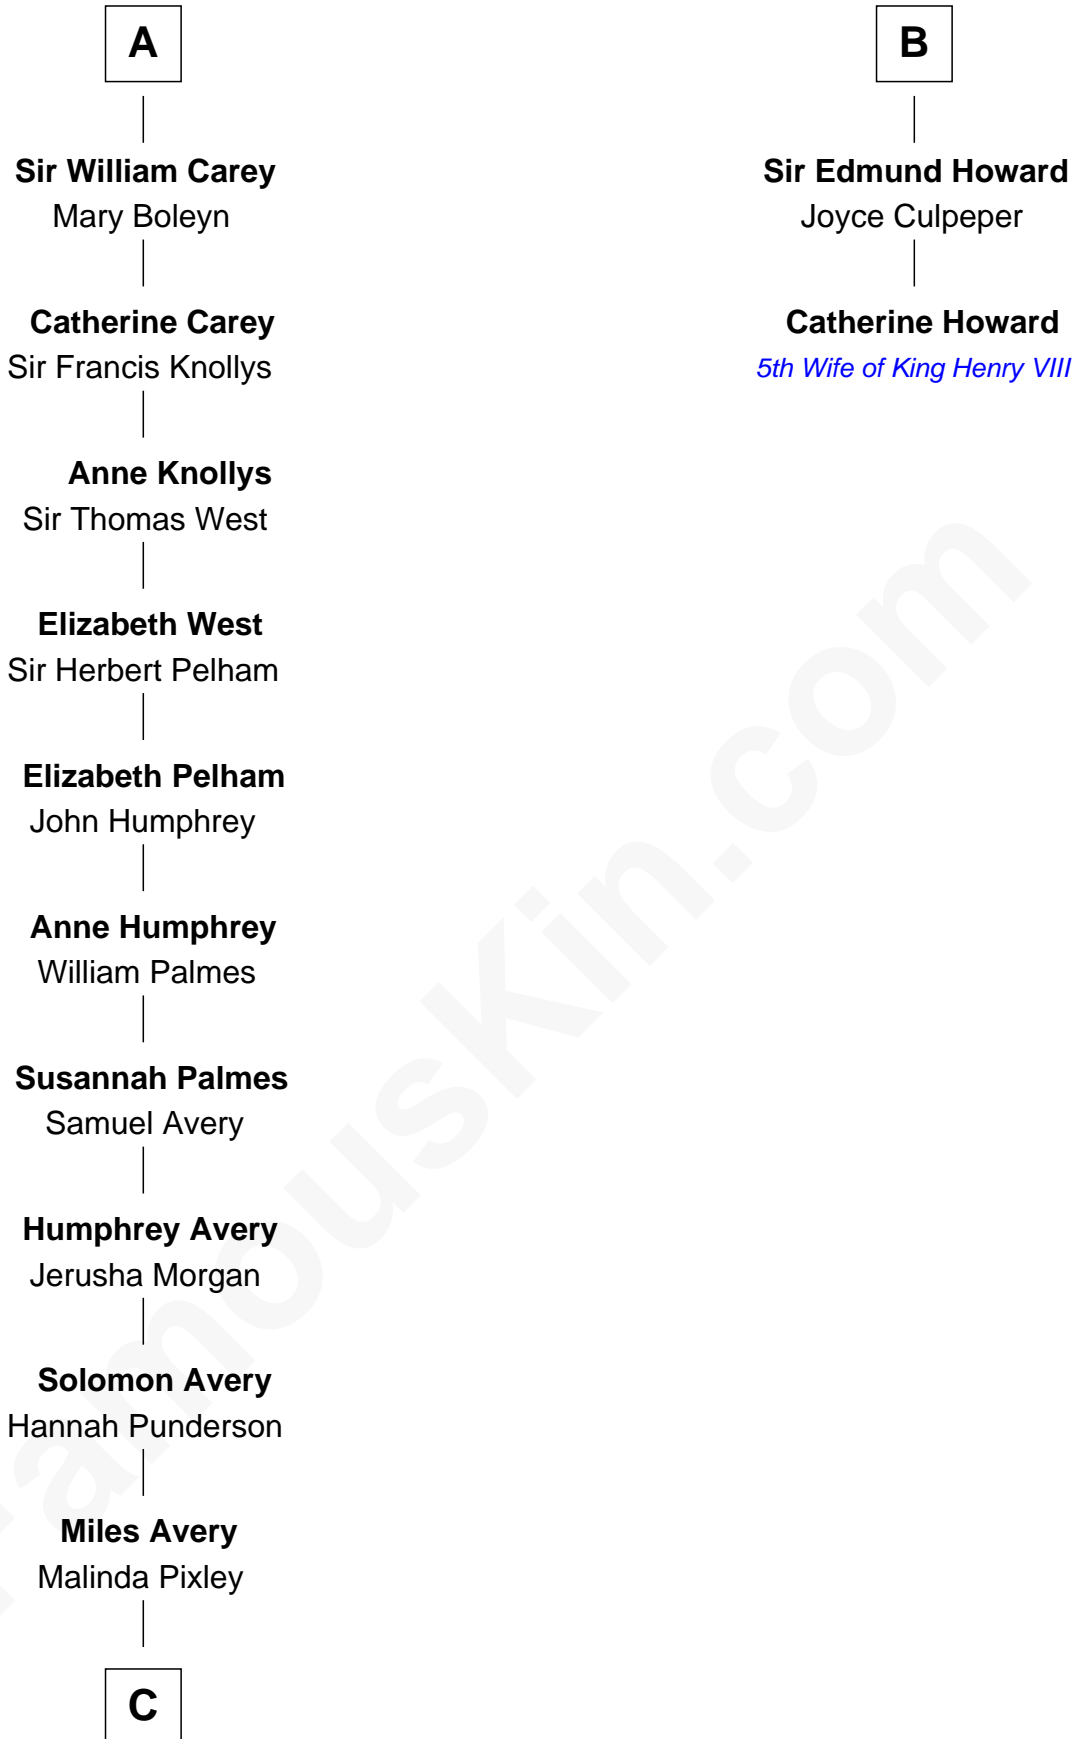

# FamousKin.com Relationship Chart of

**Winthrop Rockefeller**  
37th Governor of Arkansas

8th cousin 13 times removed of

**Catherine Howard**  
5th Wife of King Henry VIII

**C**

—  
**Lucy Avery**

Godfrey Lewis Rockefeller

—  
**William Avery Rockefeller**

Eliza Davison

—  
**John Davison Rockefeller**

Laura Celestia Spelman

—  
**John Davison Rockefeller**

Abby Greene Aldrich

—  
**Winthrop Rockefeller**

*37th Governor of Arkansas*