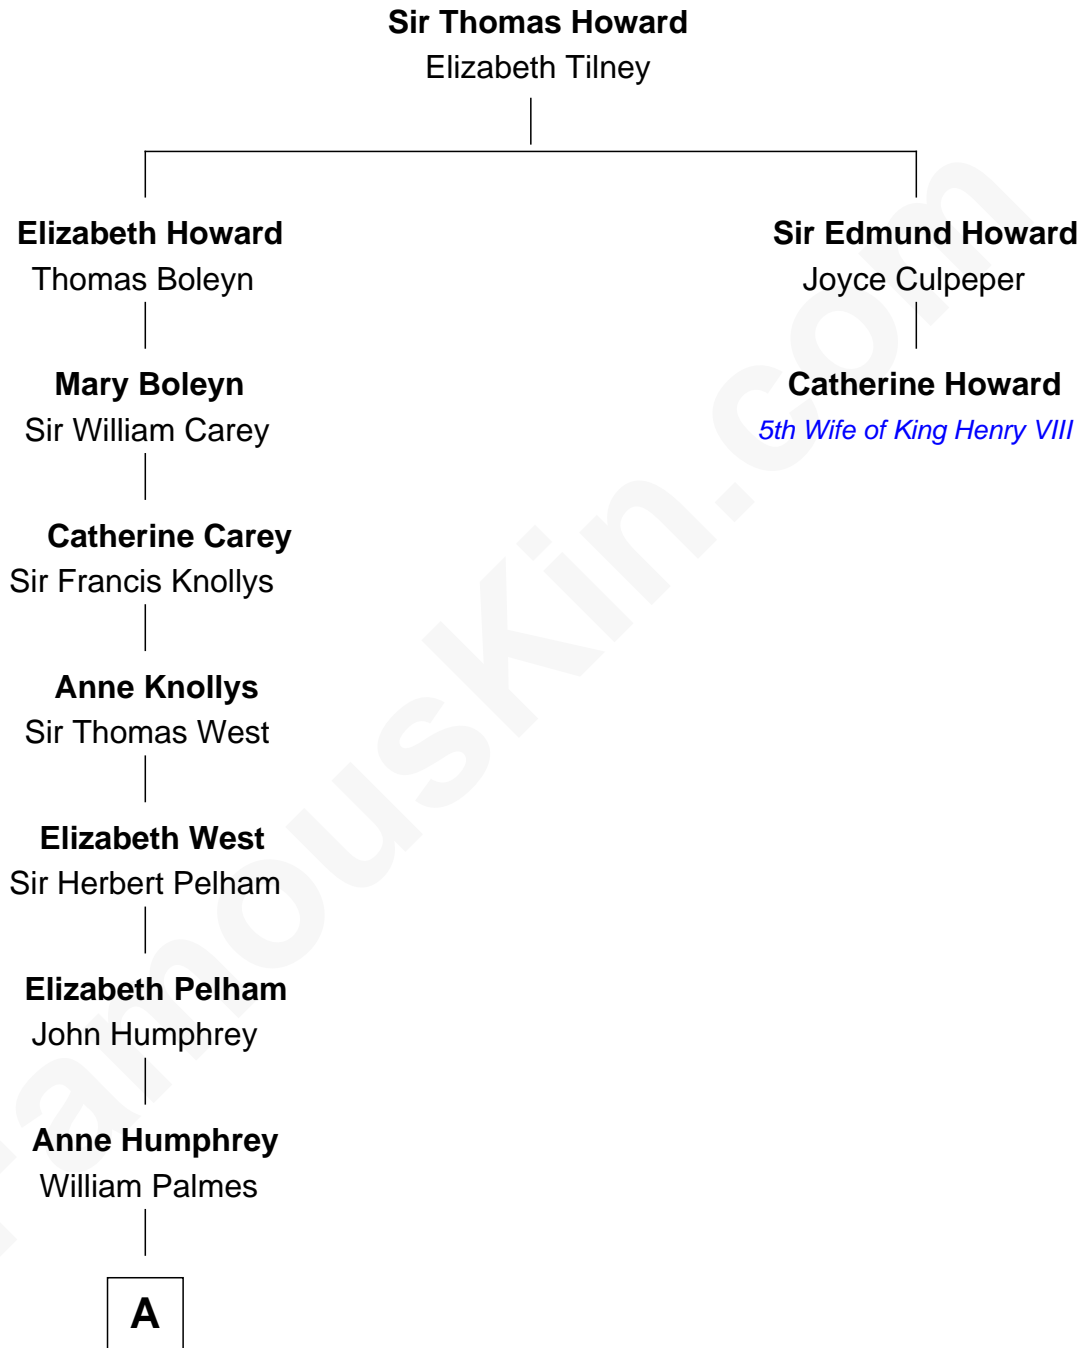

FamousKin.com Relationship Chart of

Winthrop Rockefeller
37th Governor of Arkansas

1st cousin 14 times removed of

Catherine Howard
5th Wife of King Henry VIII

A

—
Susannah Palmes

Samuel Avery

—
Humphrey Avery

Jerusha Morgan

—
Solomon Avery

Hannah Punderson

—
Miles Avery

Malinda Pixley

—
Lucy Avery

Godfrey Lewis Rockefeller

—
William Avery Rockefeller

Eliza Davison

—
John Davison Rockefeller

Laura Celestia Spelman

—
John Davison Rockefeller

Abby Greene Aldrich

—
Winthrop Rockefeller

37th Governor of Arkansas