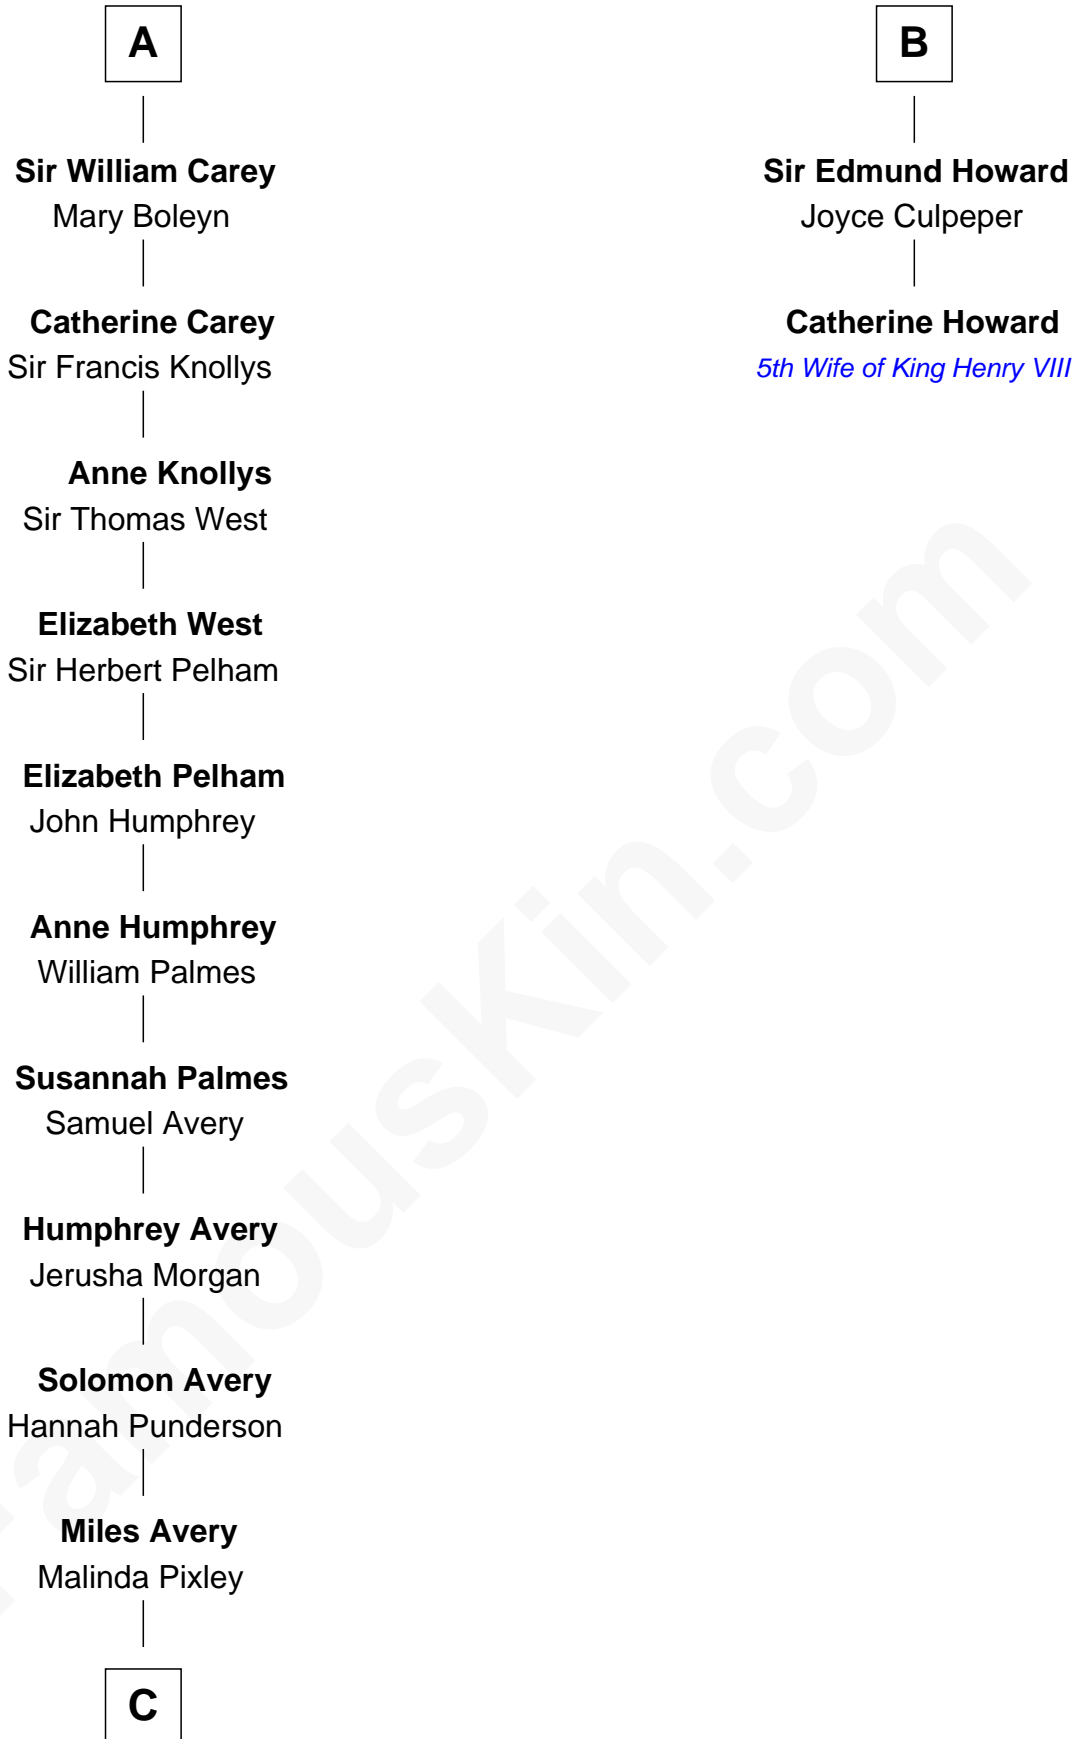

FamousKin.com Relationship Chart of

Winthrop Rockefeller

37th Governor of Arkansas

8th cousin 13 times removed of

Catherine Howard

5th Wife of King Henry VIII

Richard Fitzalan

Alice de Saluzzo

C

—
Lucy Avery

Godfrey Lewis Rockefeller

—
William Avery Rockefeller

Eliza Davison

—
John Davison Rockefeller

Laura Celestia Spelman

—
John Davison Rockefeller

Abby Greene Aldrich

—
Winthrop Rockefeller

37th Governor of Arkansas

FamousKin.com