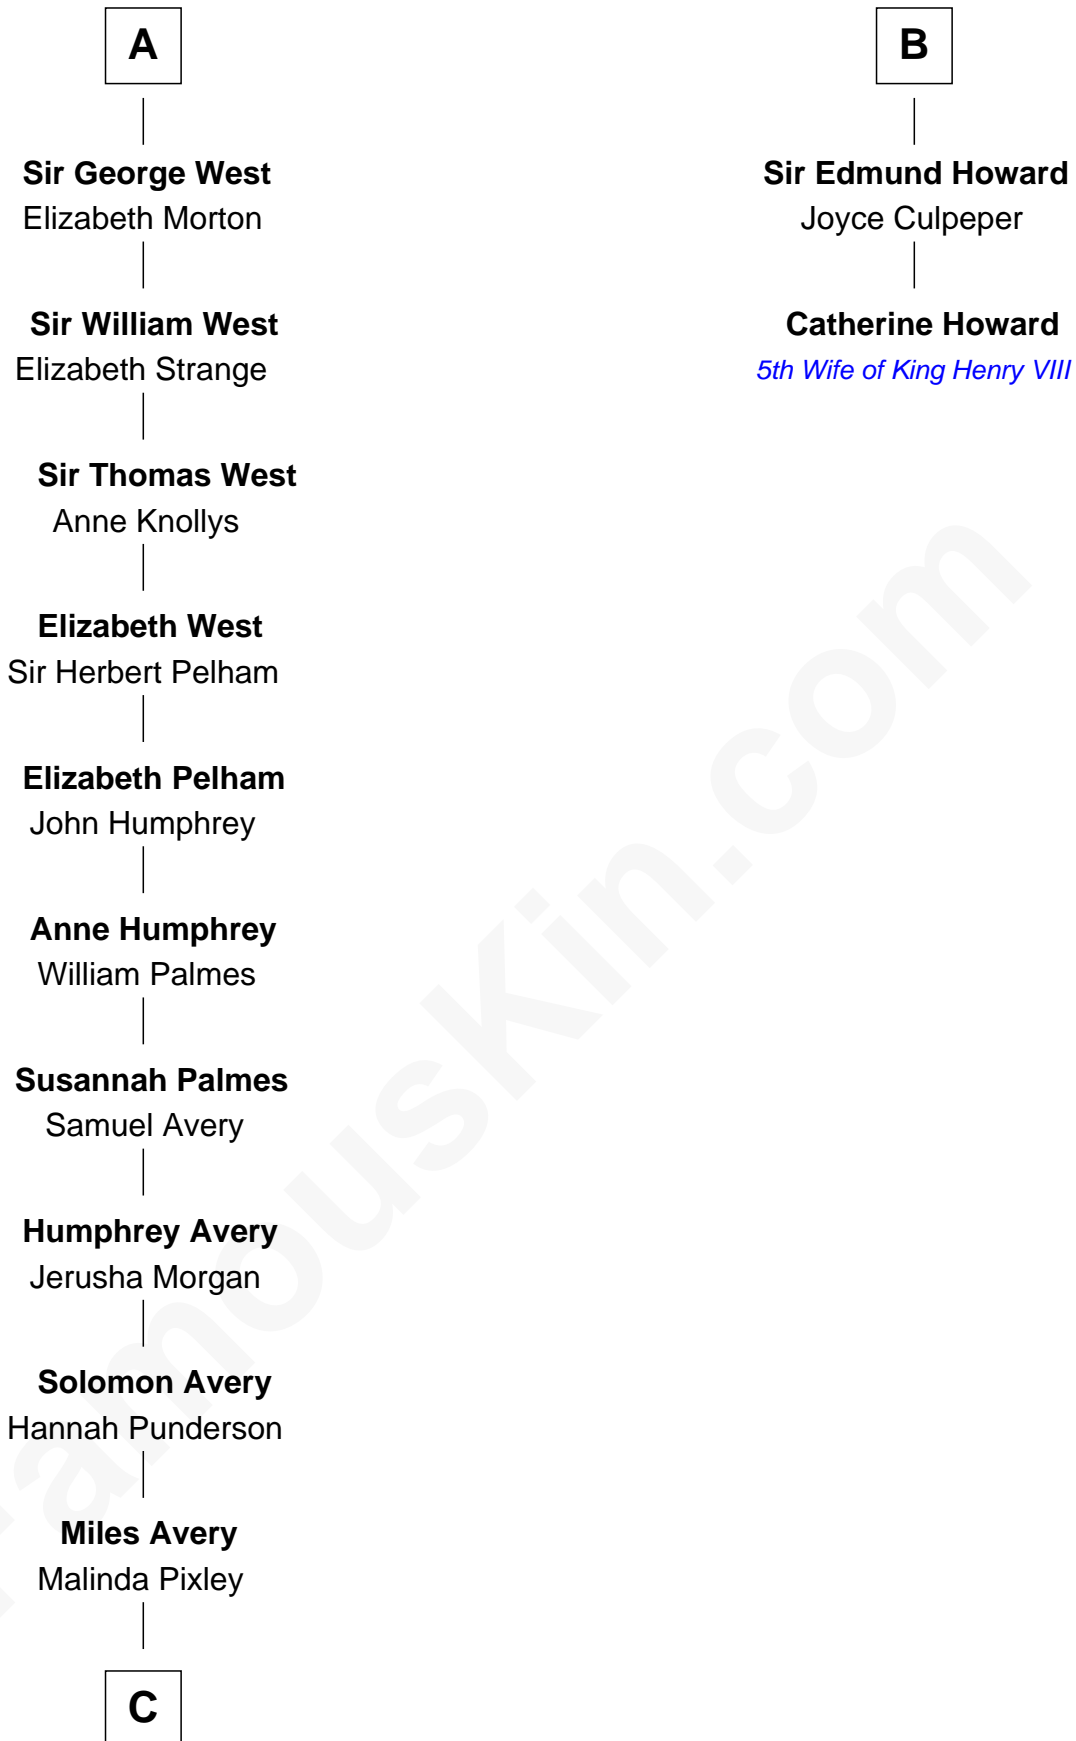

# FamousKin.com Relationship Chart of

**Winthrop Rockefeller**

*37th Governor of Arkansas*

8th cousin 13 times removed of

**Catherine Howard**

*5th Wife of King Henry VIII*

**William de Braiose**

**Aline de Braiose**  
Sir John de Mowbray

**John de Mowbray**  
Joan of Lancaster

**Eleanor Mowbray**  
Roger de la Warre

**Joan de la Warre**  
Sir Thomas West

**Sir Reynold West**  
Margaret Thorley

**Sir Richard West**  
Katherine Hungerford

**Sir Thomas West**  
Eleanor Copley

**A**

**Aline de Braiose**  
Sir John de Mowbray

**John de Mowbray**  
Joan of Lancaster

**John de Mowbray**  
Elizabeth de Segrave

**Sir Thomas Mowbray**  
Elizabeth Fitzalan

**Margaret Mowbray**  
Sir Robert Howard

**Sir John Howard**  
Katherine Moleyns

**Sir Thomas Howard**  
Elizabeth Tilney

**B**

**C**

—  
**Lucy Avery**

Godfrey Lewis Rockefeller

—  
**William Avery Rockefeller**

Eliza Davison