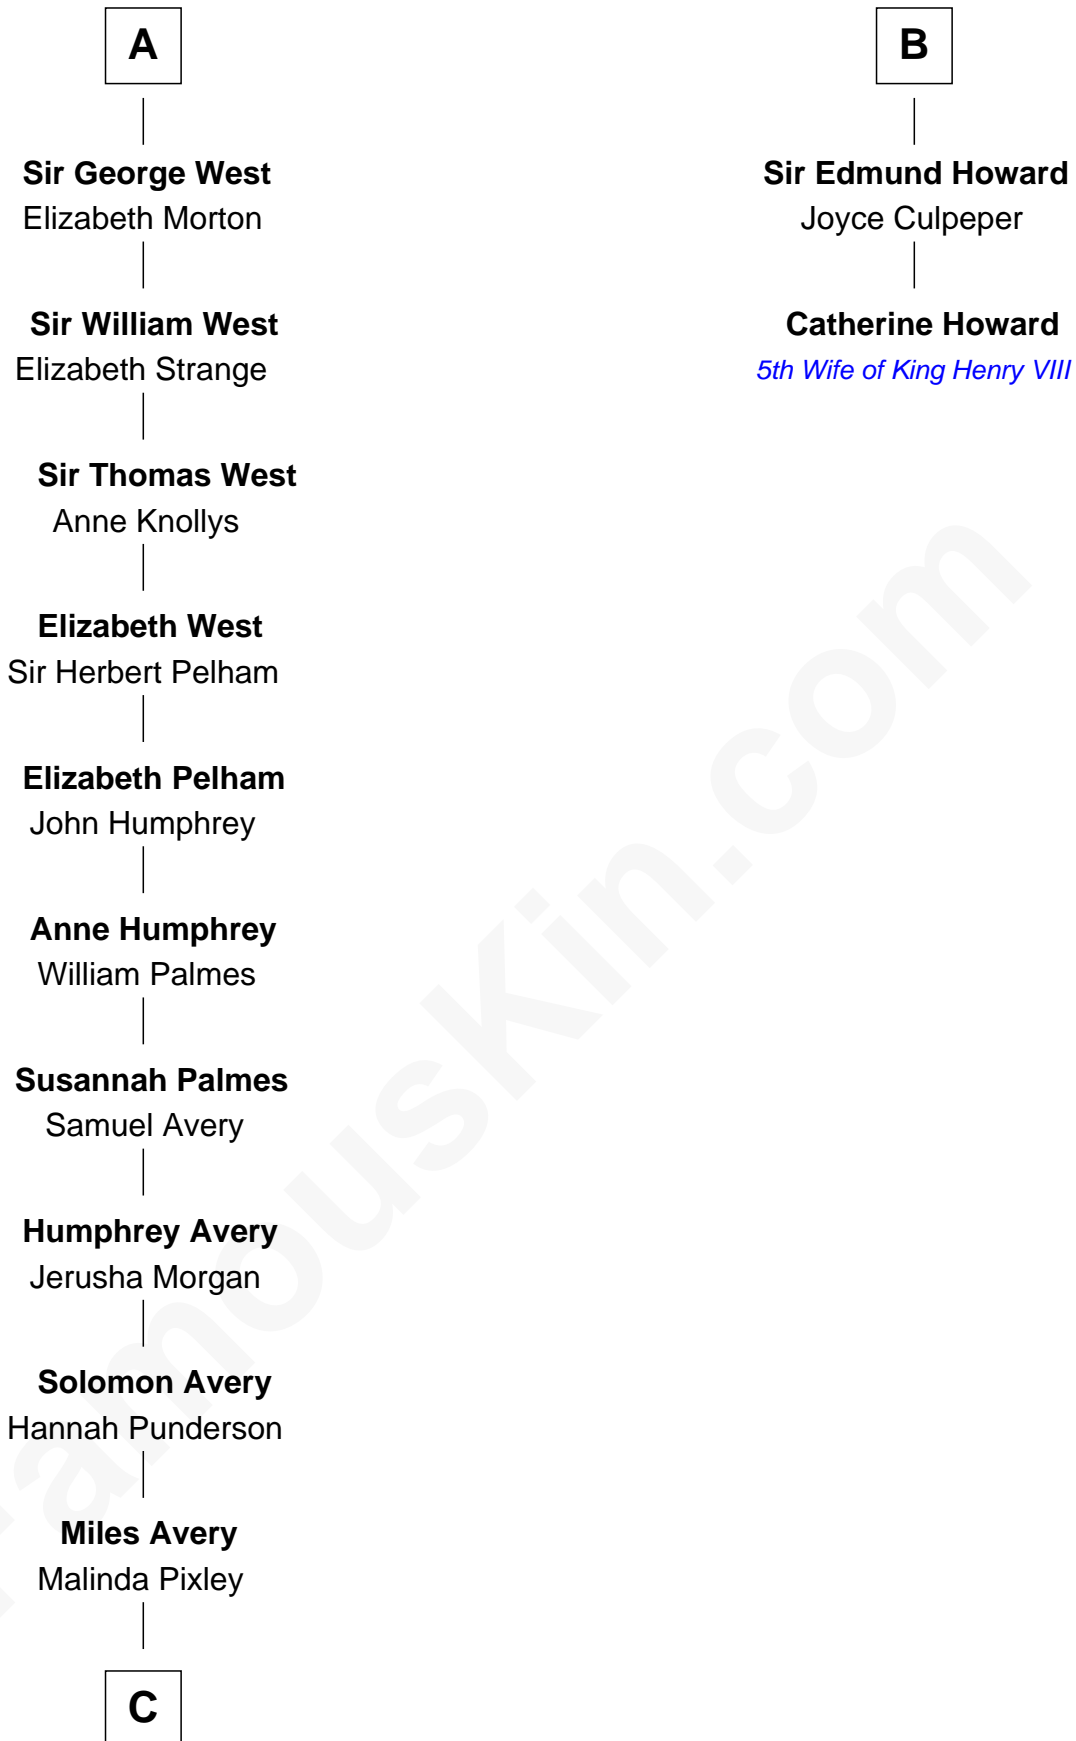

# FamousKin.com Relationship Chart of

**Winthrop Rockefeller**  
37th Governor of Arkansas

8th cousin 13 times removed of

**Catherine Howard**  
5th Wife of King Henry VIII

**Sir Roger de Mowbray**  
Roese de Clare

**Sir Reynold West**

Margaret Thorley

**Sir Richard West**

Katherine Hungerford

**Sir Thomas West**

Eleanor Copley

**A**

**Sir John de Mowbray**

Aline de Braiose

**John de Mowbray**

Joan of Lancaster

**John de Mowbray**

Elizabeth de Segrave

**Sir Thomas Mowbray**

Elizabeth Fitzalan

**Margaret Mowbray**

Sir Robert Howard

**Sir John Howard**

Katherine Moleyns

**Sir Thomas Howard**

Elizabeth Tilney

**B**

**C**

—  
**Lucy Avery**