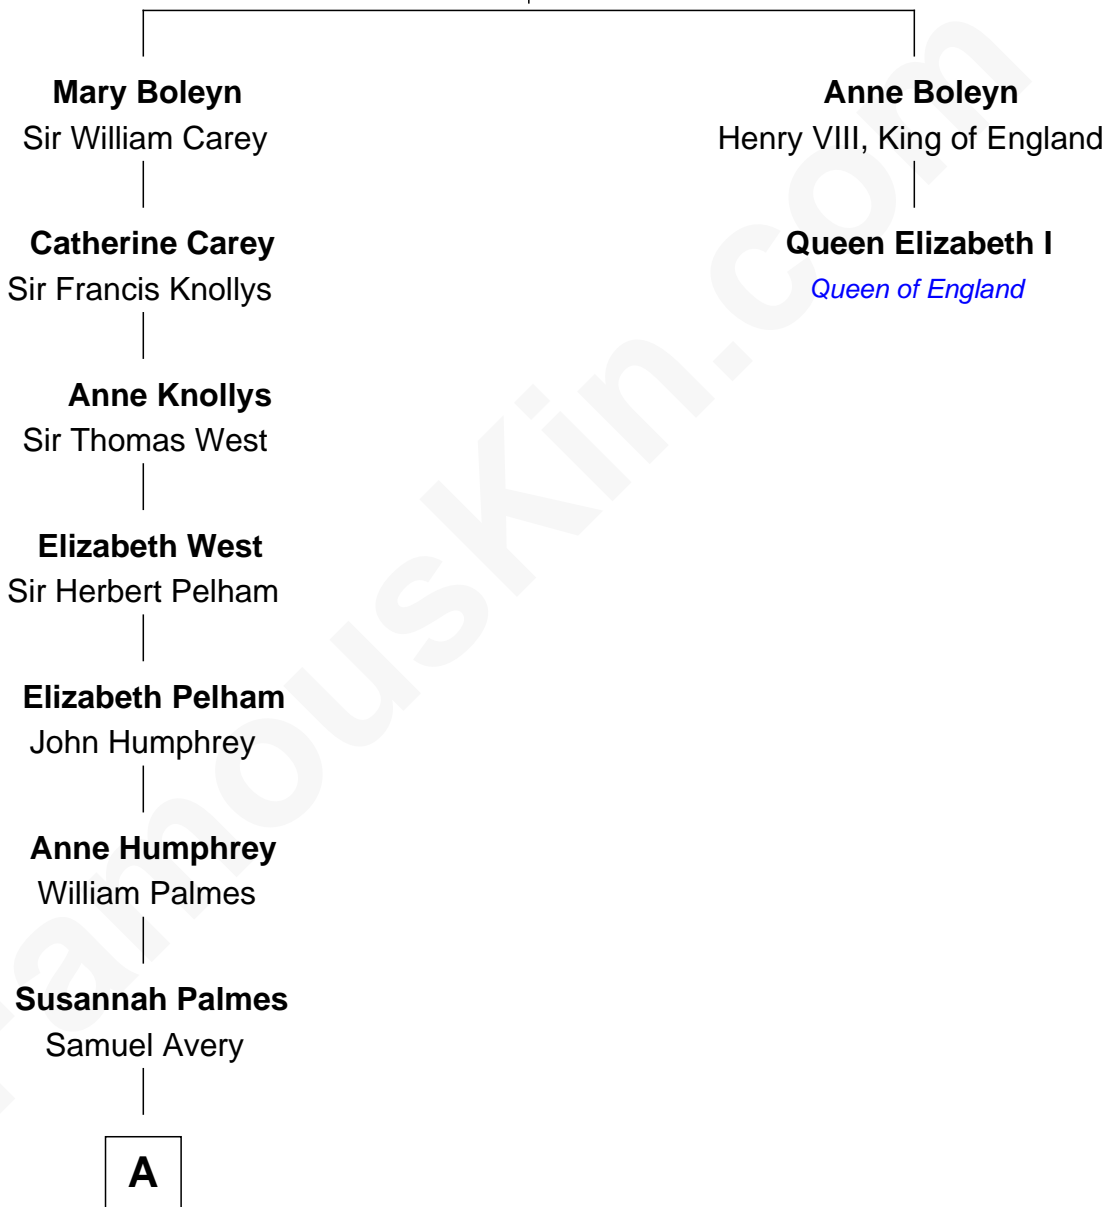

FamousKin.com Relationship Chart of

Winthrop Rockefeller
37th Governor of Arkansas

1st cousin 13 times removed of

Queen Elizabeth I
Queen of England

Thomas Boleyn
Elizabeth Howard

A

Humphrey Avery

Jerusha Morgan

Solomon Avery

Hannah Punderson

Miles Avery

Malinda Pixley

Lucy Avery

Godfrey Lewis Rockefeller

William Avery Rockefeller

Eliza Davison

John Davison Rockefeller

Laura Celestia Spelman

John Davison Rockefeller

Abby Greene Aldrich

Winthrop Rockefeller

37th Governor of Arkansas