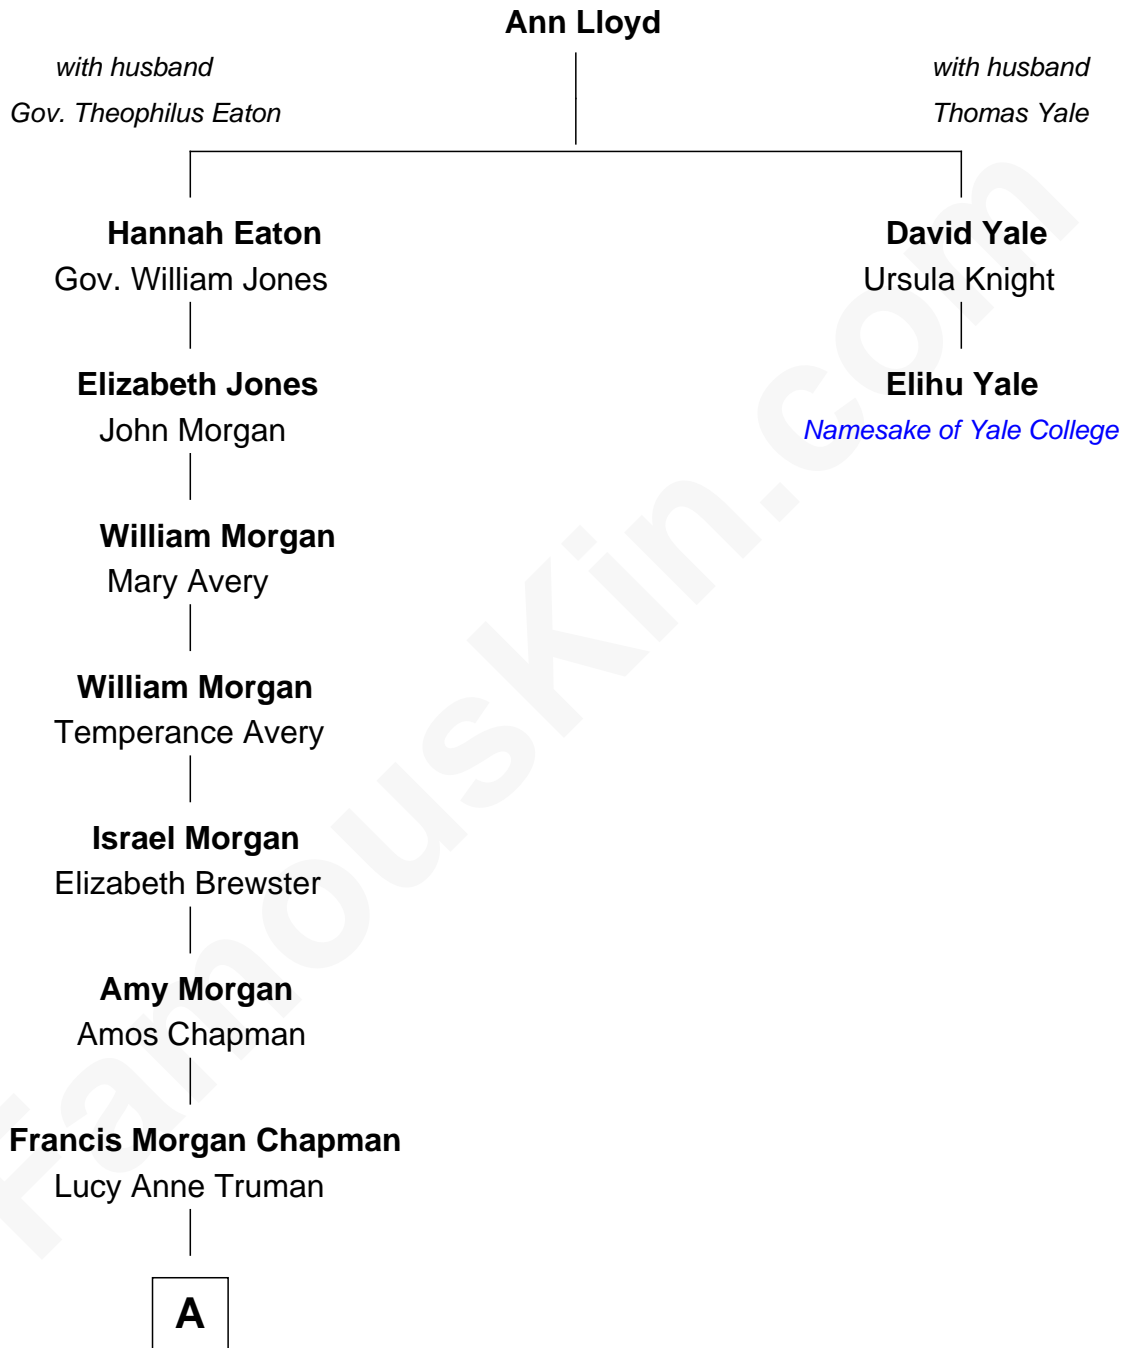

**FamousKin.com**  
**Relationship Chart of**  
**Winthrop Rockefeller**  
*37th Governor of Arkansas*

**1st cousin 8 times removed of**

**Elihu Yale**

*Benefactor and Namesake of Yale College*

**A**

Abby Pearce Truman Chapman

Nelson Wilmarth Aldrich

Abby Greene Aldrich

John Davison Rockefeller

Winthrop Rockefeller

*37th Governor of Arkansas*

FamousKin.com