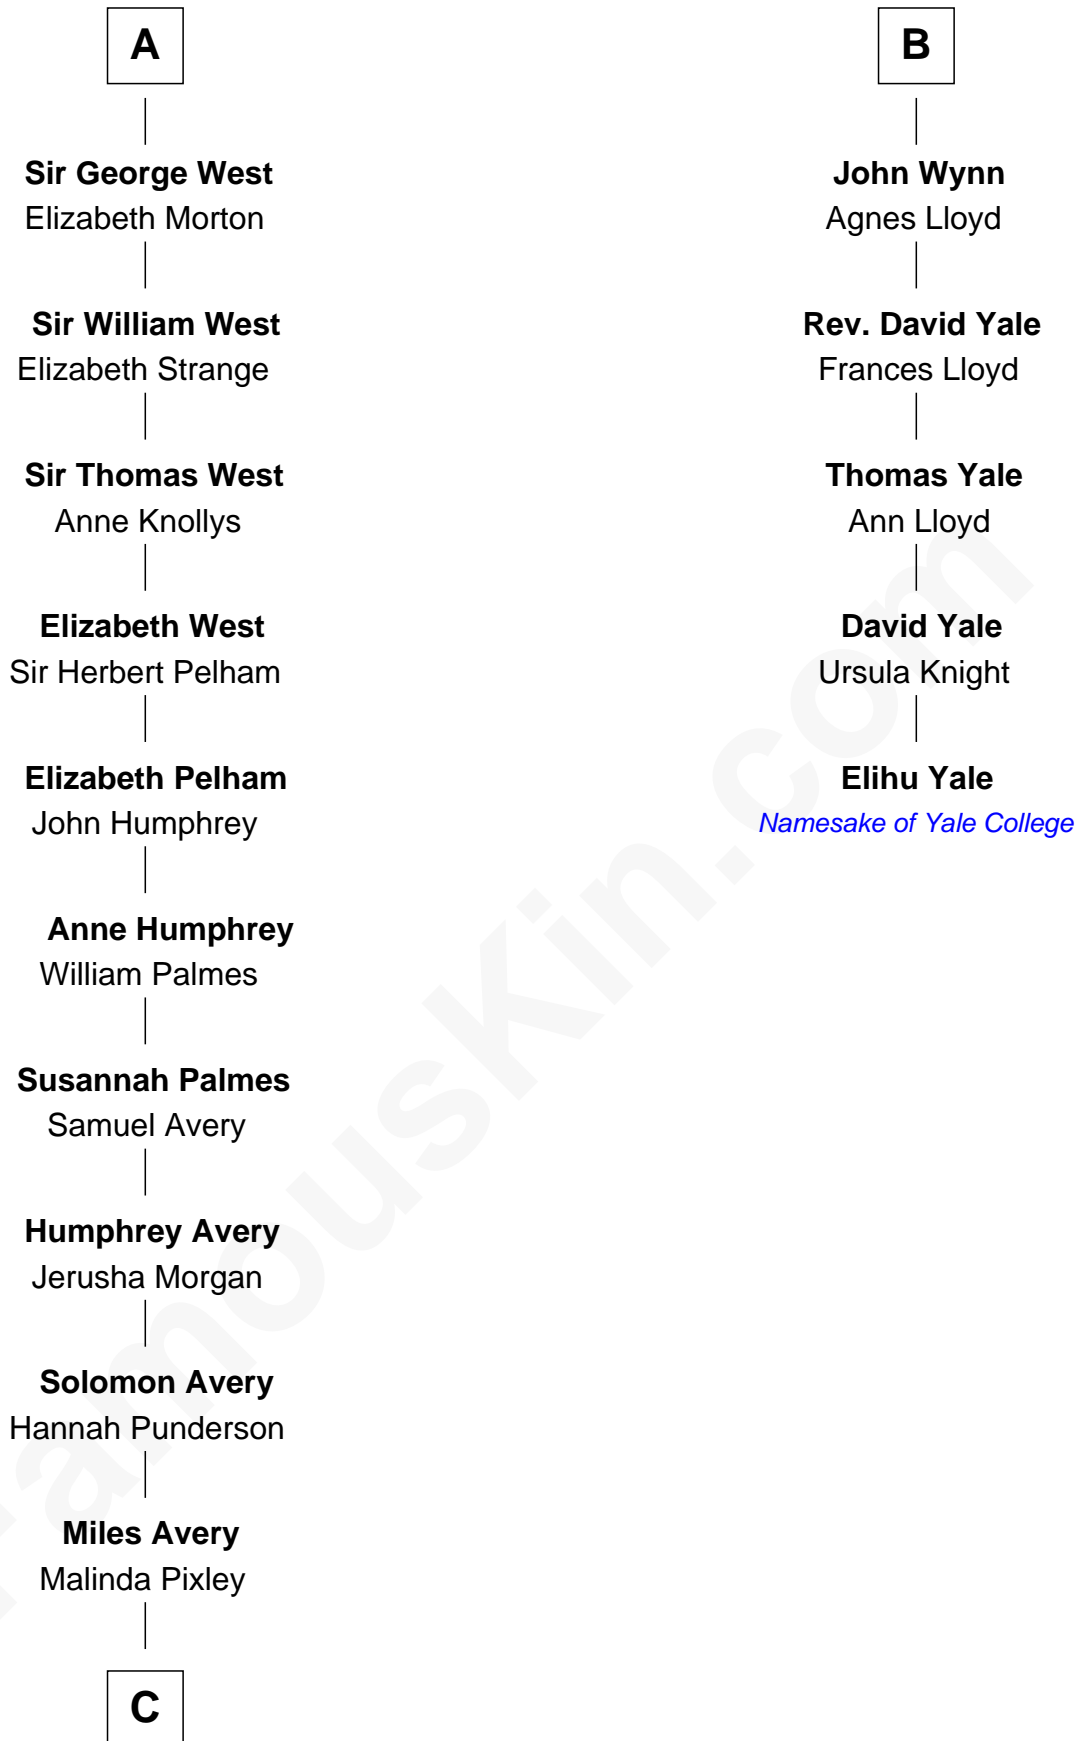

FamousKin.com
Relationship Chart of
Winthrop Rockefeller
37th Governor of Arkansas

11th cousin 10 times removed of

Elihu Yale

Benefactor and Namesake of Yale College

C

—
Lucy Avery

Godfrey Lewis Rockefeller

—
William Avery Rockefeller

Eliza Davison

—
John Davison Rockefeller

Laura Celestia Spelman

—
John Davison Rockefeller

Abby Greene Aldrich

—
Winthrop Rockefeller

37th Governor of Arkansas