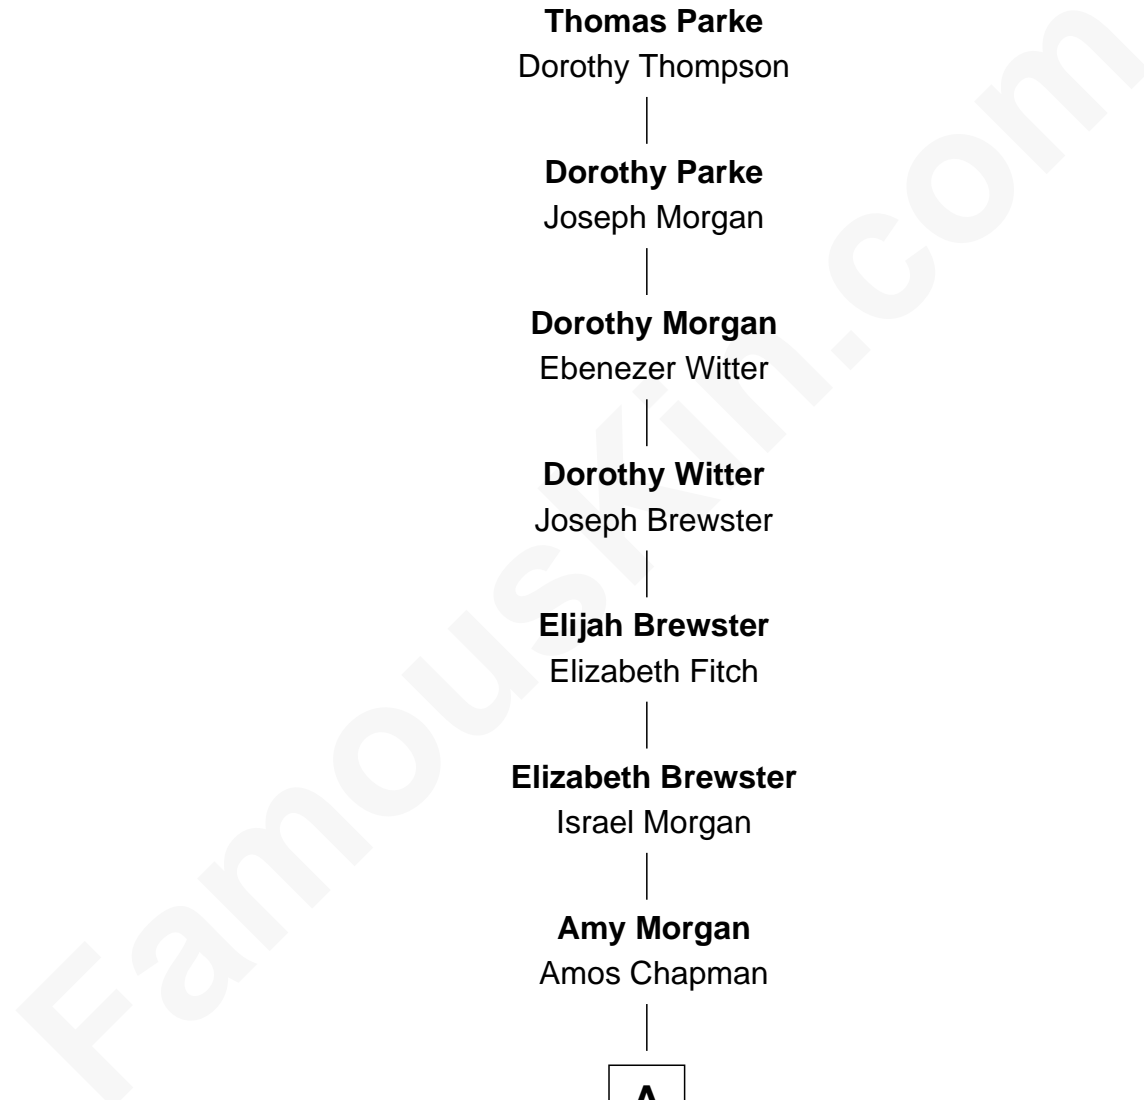

# FamousKin.com Relationship Chart of

**Winthrop Rockefeller**

*37th Governor of Arkansas*

9th Great-grandson of

**Robert Parke**

*(c1580 - 1664/5) Great Migration Immigrant 1639*

**Robert Parke**

Martha Chaplin

**Elijah Brewster**

Elizabeth Fitch

**Elizabeth Brewster**

Israel Morgan

**Amy Morgan**

Amos Chapman

**A**

**A**