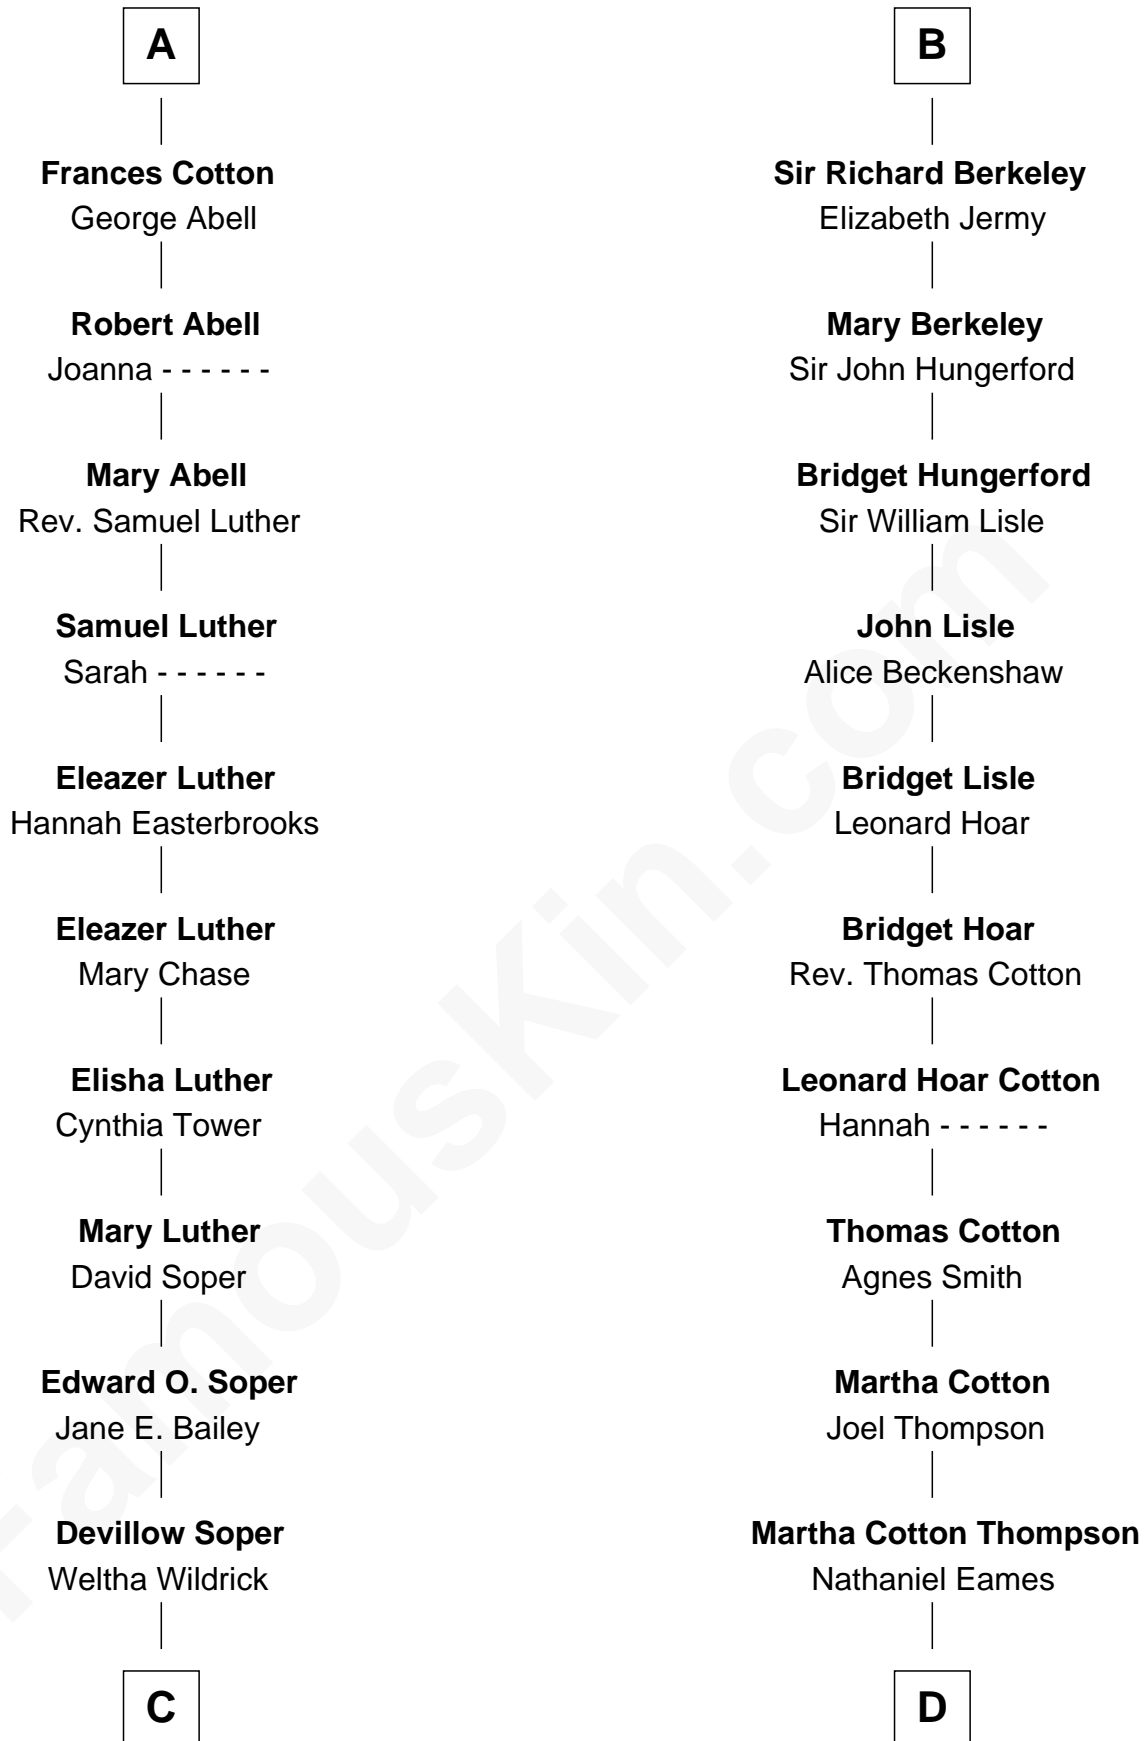

FamousKin.com Relationship Chart of

Post Malone

American Rapper

18th cousin 3 times removed of

Emma Eames

Opera Singer

Sir Maurice de Berkeley

Eve la Zouche

Cecily Mainwaring

John Cotton

Sir George Cotton

Mary Onley

Richard Cotton

Mary Mainwaring

A

Maurice de Berkeley

Margaret - - - - -

Thomas Berkeley

Catherine Botetourte

Maurice Berkeley

Johanna Denham

Maurice Berkeley

Ellen Montfort

Sir William Berkeley

Anne Stafford

Richard Berkeley

Elizabeth Conningsby

Sir John Berkeley

Isabel Dennis

B

C

Anna E. Soper
Earl Milford Copp