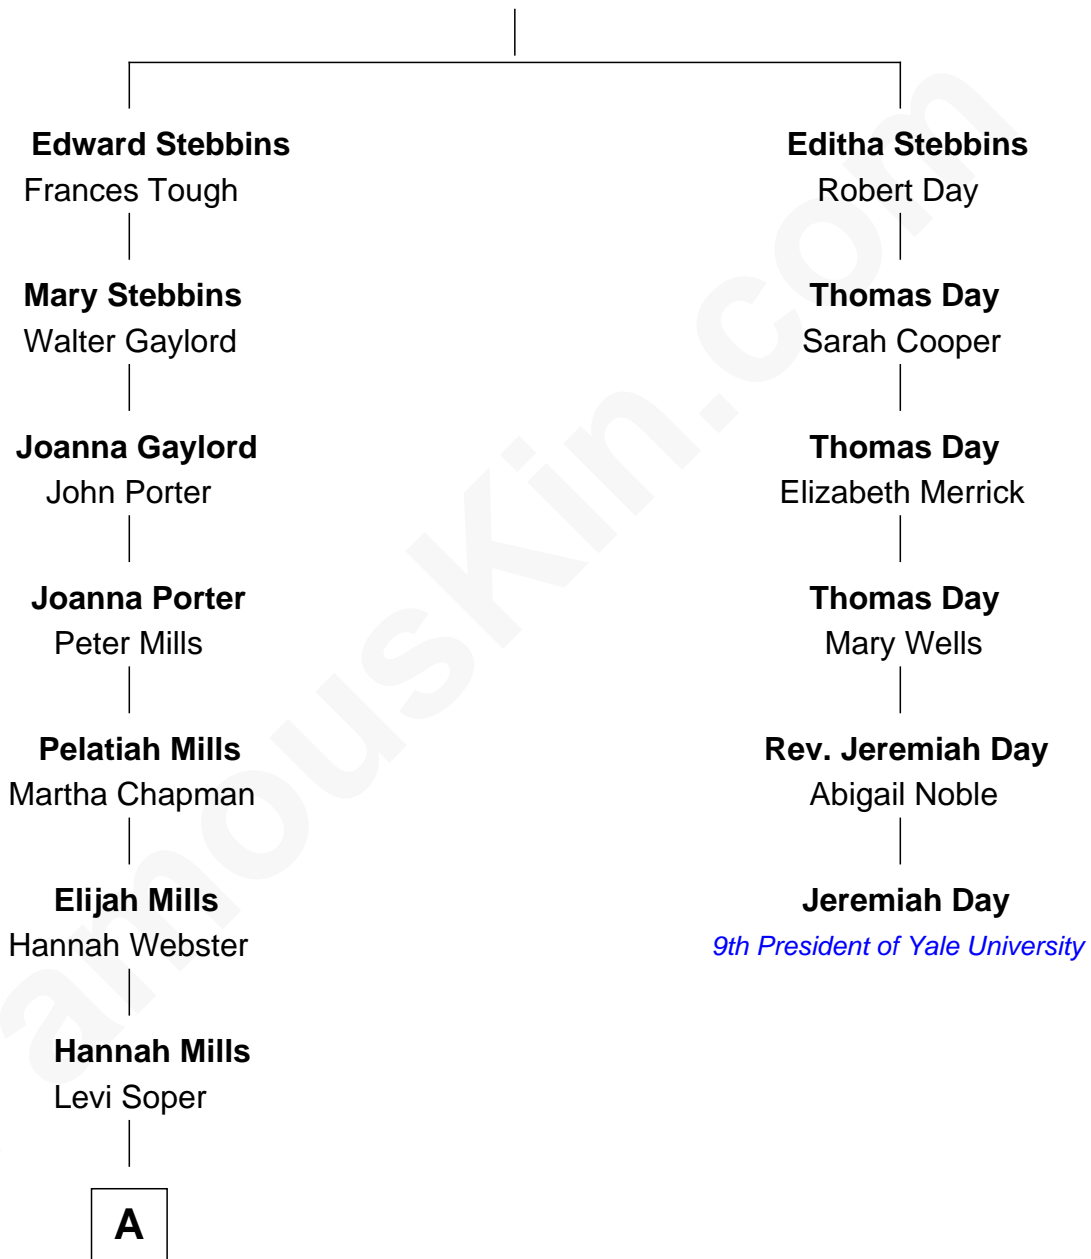

FamousKin.com Relationship Chart of

Post Malone

American Rapper

5th cousin 9 times removed of

Jeremiah Day

9th President of Yale University

William Stebbins

A

David Soper

Mary Luther

Edward O. Soper

Jane E. Bailey

Devillow Soper

Weltha Wildrick

Anna E. Soper

Earl Milford Copp