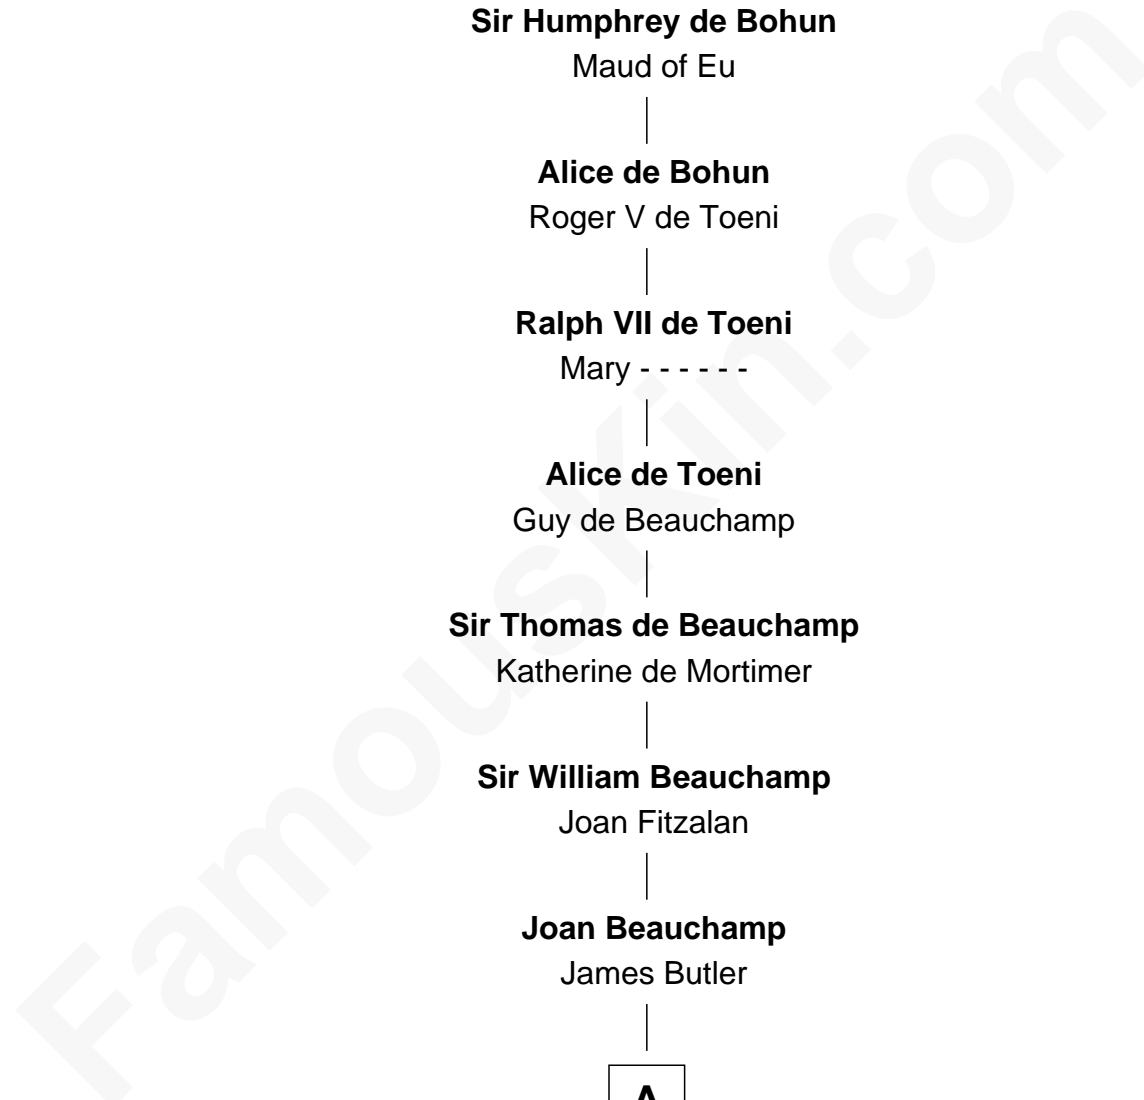

FamousKin.com Relationship Chart of

Post Malone

American Rapper

26th Great-grandson of

Henry de Bohun

Magna Carta Surety

Henry de Bohun

Maud de Mandeville

Sir Humphrey de Bohun

Maud of Eu

Alice de Bohun

Roger V de Toeni

Ralph VII de Toeni

Mary - - - - -

Alice de Toeni

Guy de Beauchamp

Sir Thomas de Beauchamp

Katherine de Mortimer

Sir William Beauchamp

Joan Fitzalan

Joan Beauchamp

James Butler

A

A