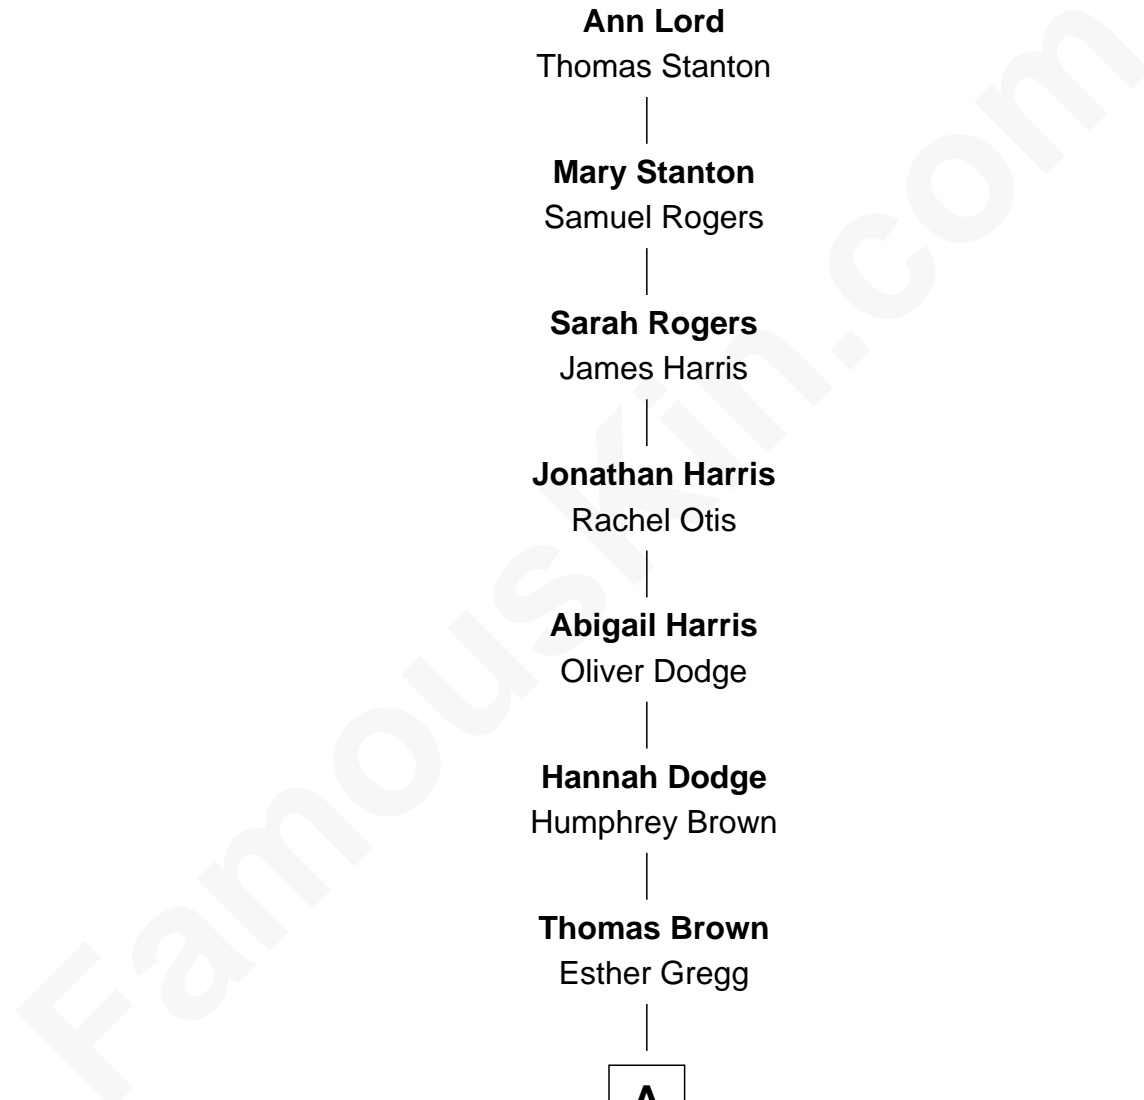

# FamousKin.com Relationship Chart of

**Post Malone**

*American Rapper*

13th Great-grandson of

**Thomas Lord**

*(c1585 - c1643/4) Elizabeth & Ann passenger 1635*

**Thomas Lord**

Dorothy Bird

**Abigail Harris**

Oliver Dodge

**Hannah Dodge**

Humphrey Brown

**Thomas Brown**

Esther Gregg

**A**

**A**

**Hannah Brown**

Samuel Fisk

**Anna Eliza Fisk**

John Benjamin Wildrick

**Weltha Wildrick**

Deviillow Soper

**Anna E. Soper**

Earl Milford Copp