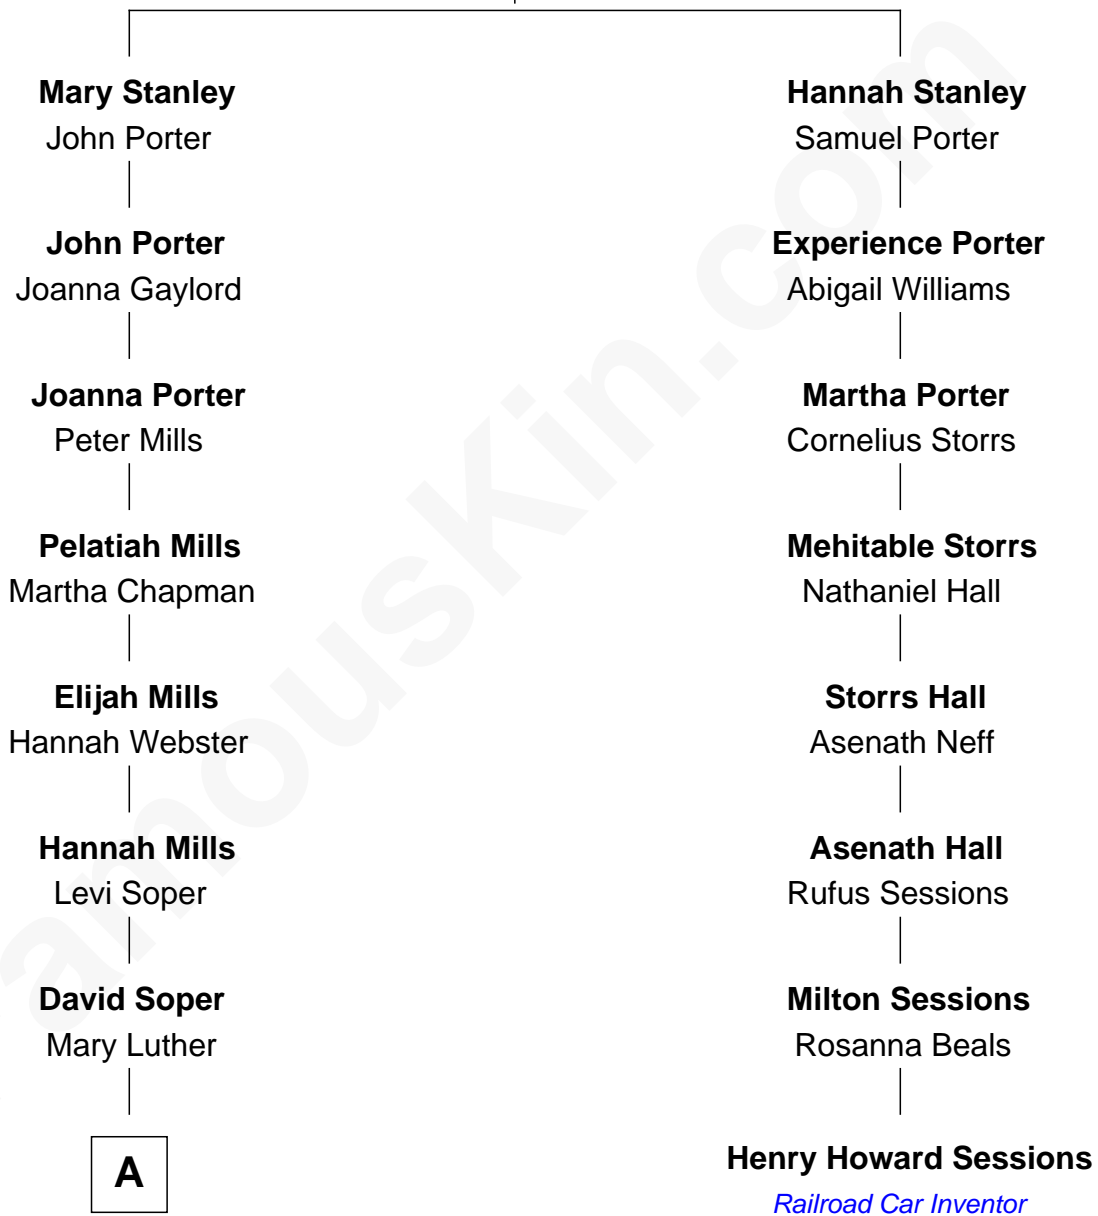

FamousKin.com Relationship Chart of

Post Malone

American Rapper

7th cousin 6 times removed of

Henry Howard Sessions

Railroad Car Inventor

Thomas Stanley

Bennett Tritton

A

Edward O. Soper

Jane E. Bailey

Devillow Soper

Weltha Wildrick

Anna E. Soper

Earl Milford Copp

Phyllis Marie Copp