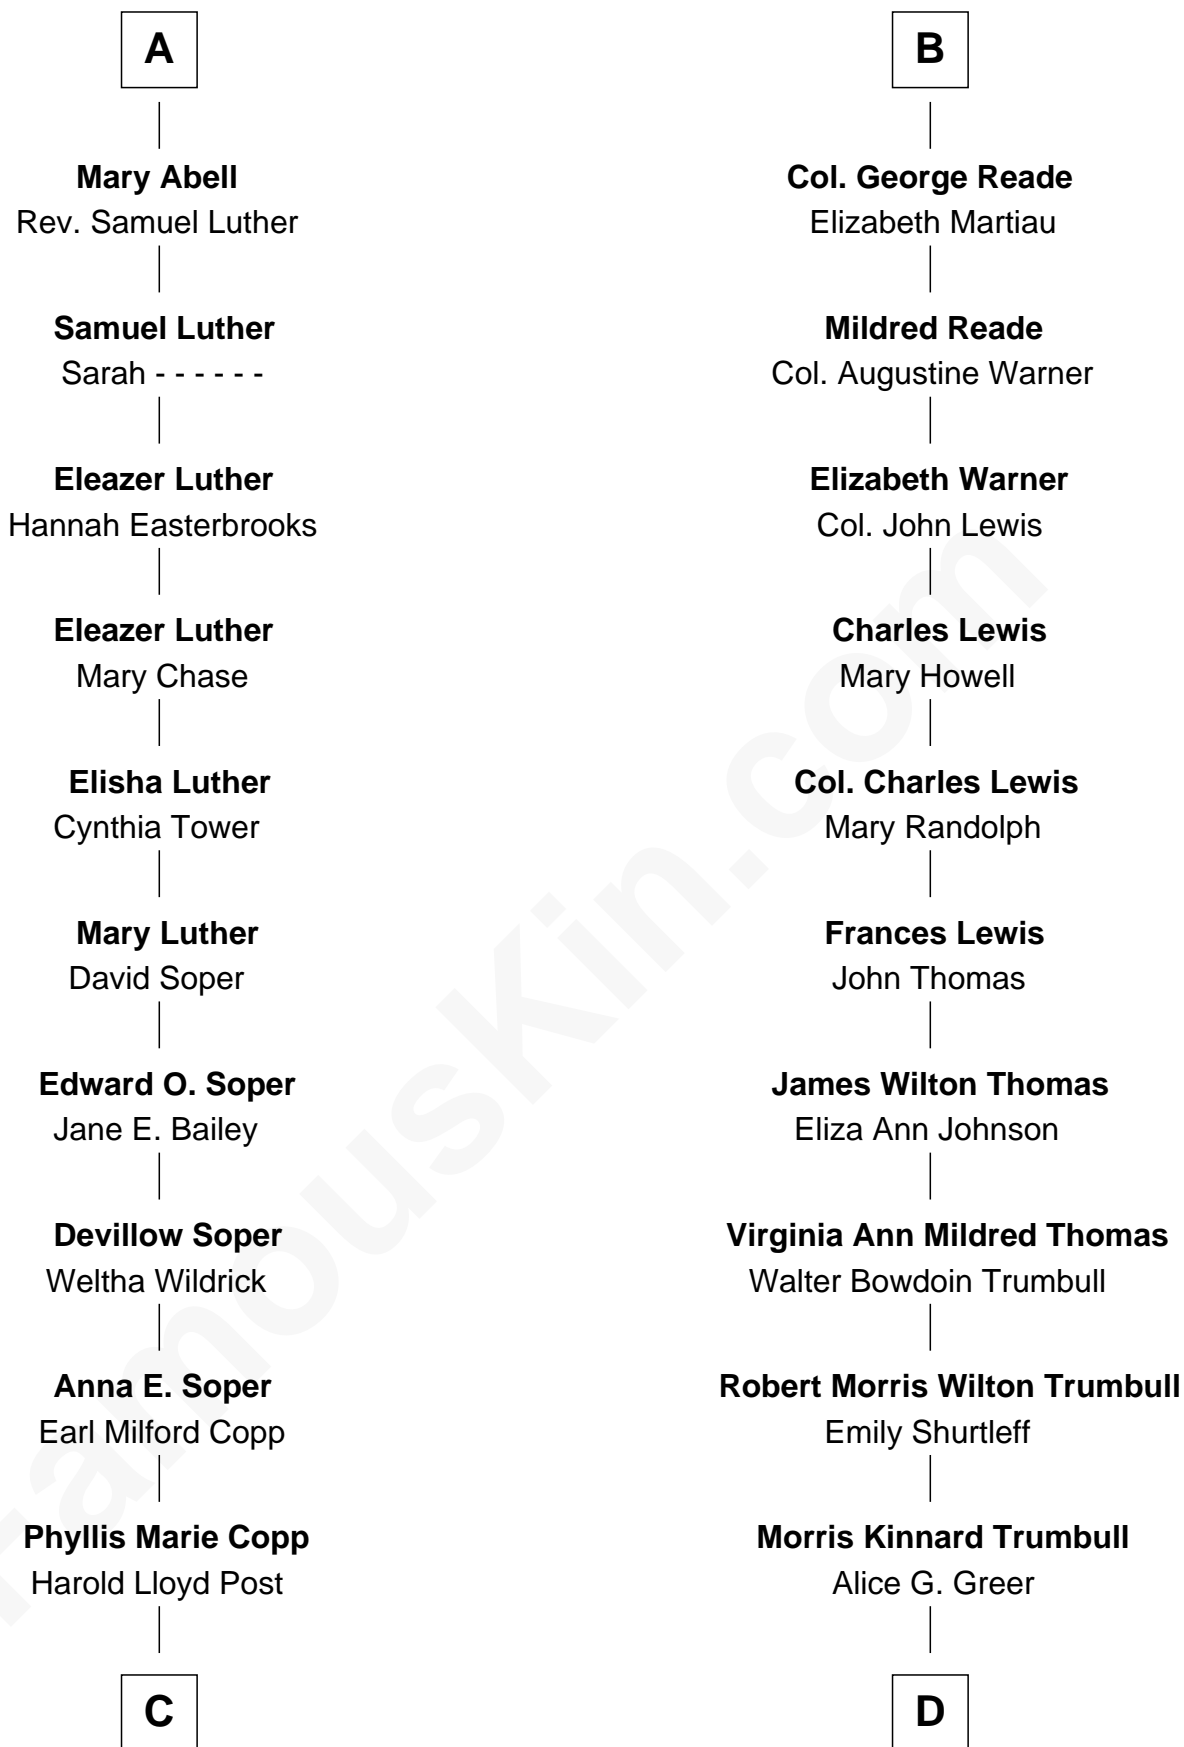

# FamousKin.com Relationship Chart of

**Post Malone**

*American Rapper*

18th cousin 1 time removed of

**Douglas Trumbull**

*Film Special Effects Pioneer*

**Sir John Berkeley**  
Elizabeth Betteshorne

**Elizabeth Berkeley**  
Sir John Sutton

**Jane Sutton**  
Thomas Mainwaring

**Cecily Mainwaring**  
John Cotton

**Sir George Cotton**  
Mary Onley

**Richard Cotton**  
Mary Mainwaring

**Frances Cotton**  
George Abell

**Robert Abell**  
Joanna - - - - -

**A**

**Eleanor Berkeley**  
Sir Richard Poynings

**Eleanor Poynings**  
Sir Henry Percy

**Margaret Percy**  
Sir William Gascoigne

**Elizabeth Gascoigne**  
Sir George Talboys

**Anne Talboys**  
Sir Edward Dymoke

**Frances Dymoke**  
Sir Thomas Windebank

**Mildred Windebank**  
Robert Reade

**B**

**C**

**Richard Lloyd Post**  
Nancy Joanne Kocenko

**Richard Lloyd Post**  
Nicole S. Frazier

**Post Malone**  
*American Rapper*