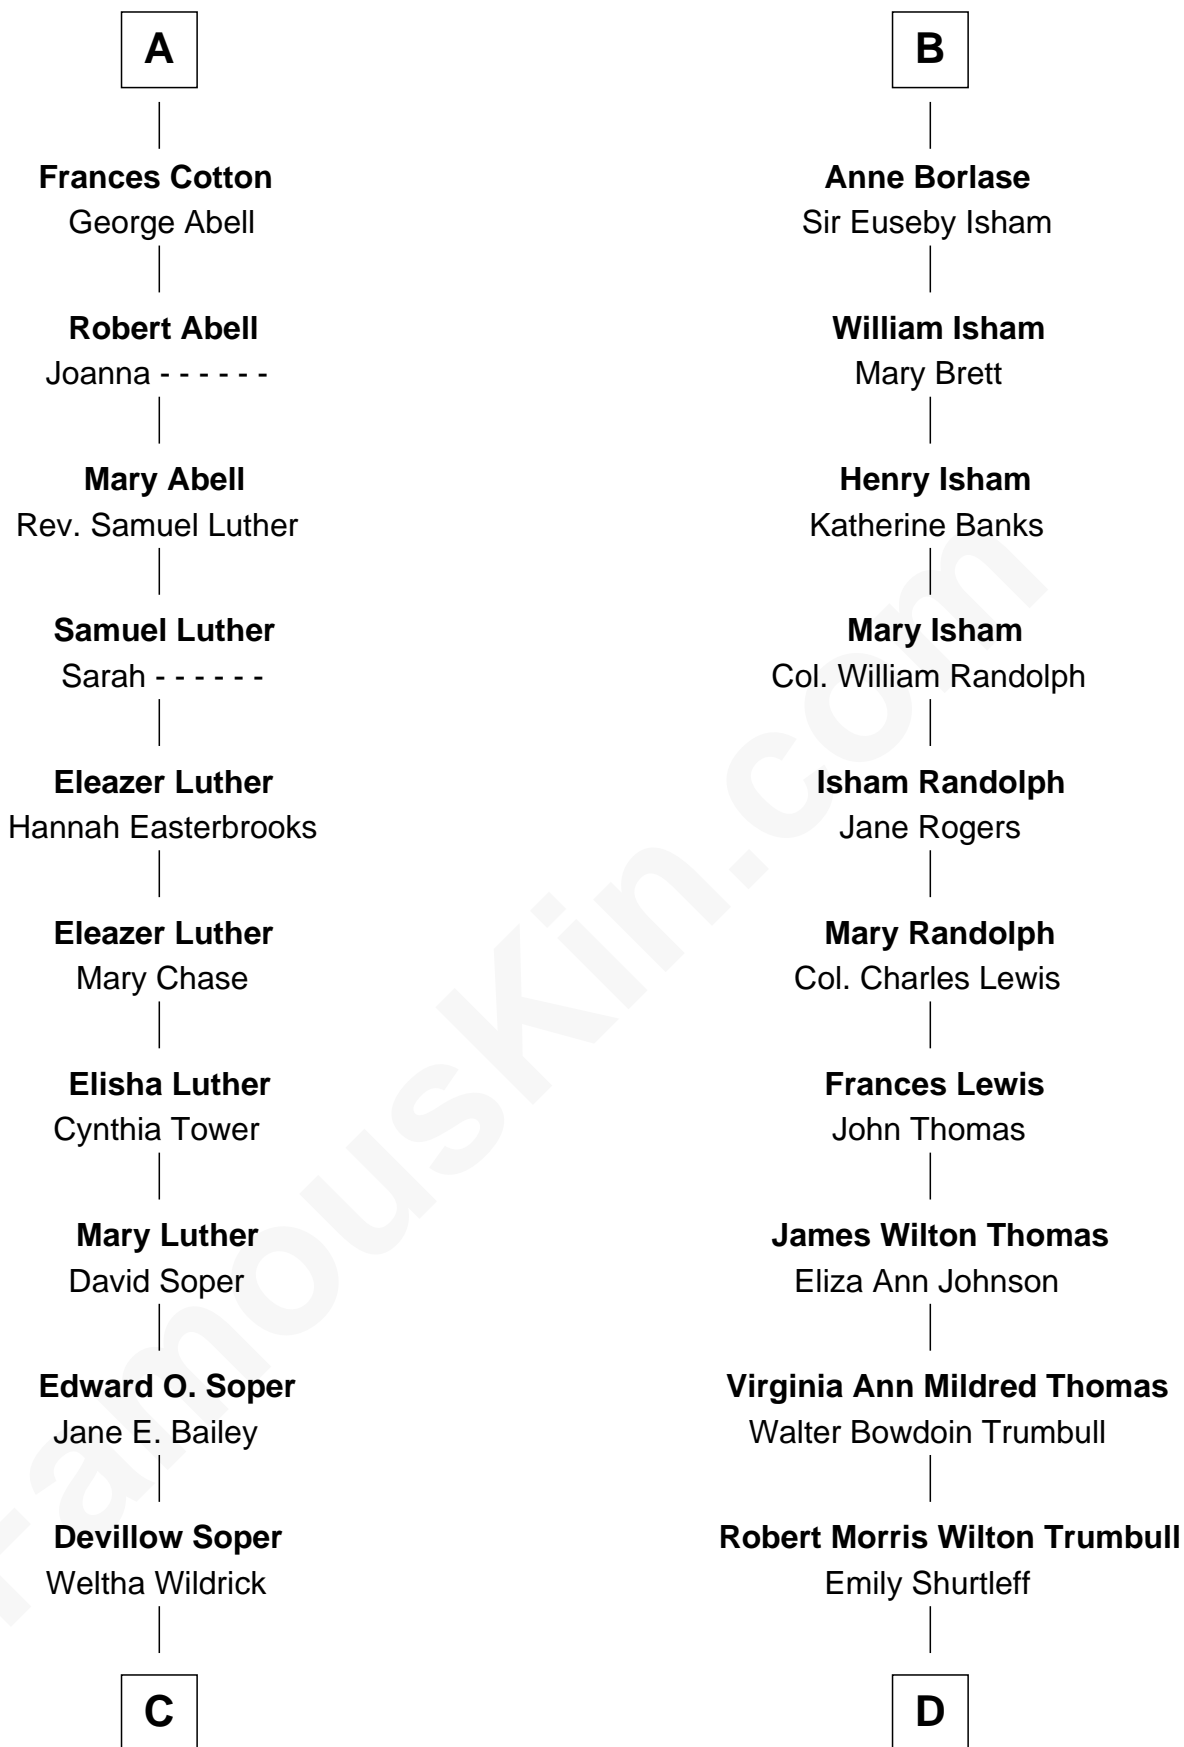

FamousKin.com Relationship Chart of

Post Malone

American Rapper

19th cousin 2 times removed of

Douglas Trumbull

Film Special Effects Pioneer

Sir Philip le Despencer

Elizabeth - - - - -

Sir William de Lytton

Sir Robert Lytton

Frances Cavalery

Anne Lytton

Sir John Borlase

B

C

Anna E. Soper
Earl Milford Copp