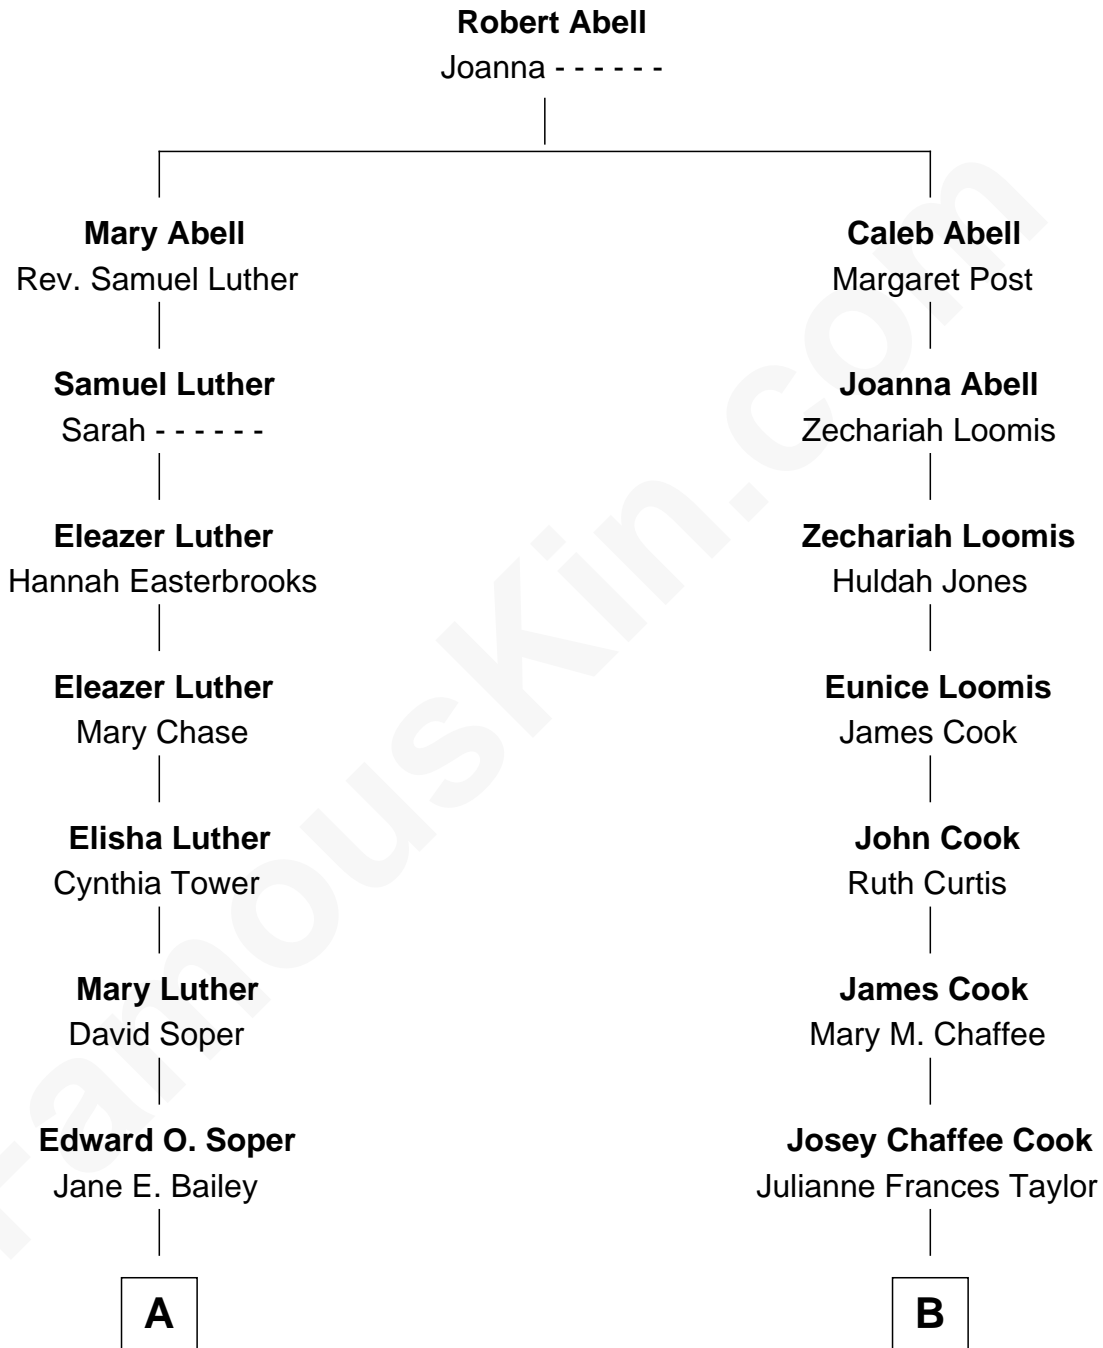

FamousKin.com Relationship Chart of

Post Malone

American Rapper

9th cousin 3 times removed of

Shadove Stevens

Radio Disc Jockey

A

Devilow Soper
Weltha Wildrick

Anna E. Soper
Earl Milford Copp

Phyllis Marie Copp
Harold Lloyd Post

Richard Lloyd Post
Nancy Joanne Kocenko

Richard Lloyd Post
Nicole S. Frazier

Post Malone
American Rapper

B

Frances Jemima Cook
Albert Baas