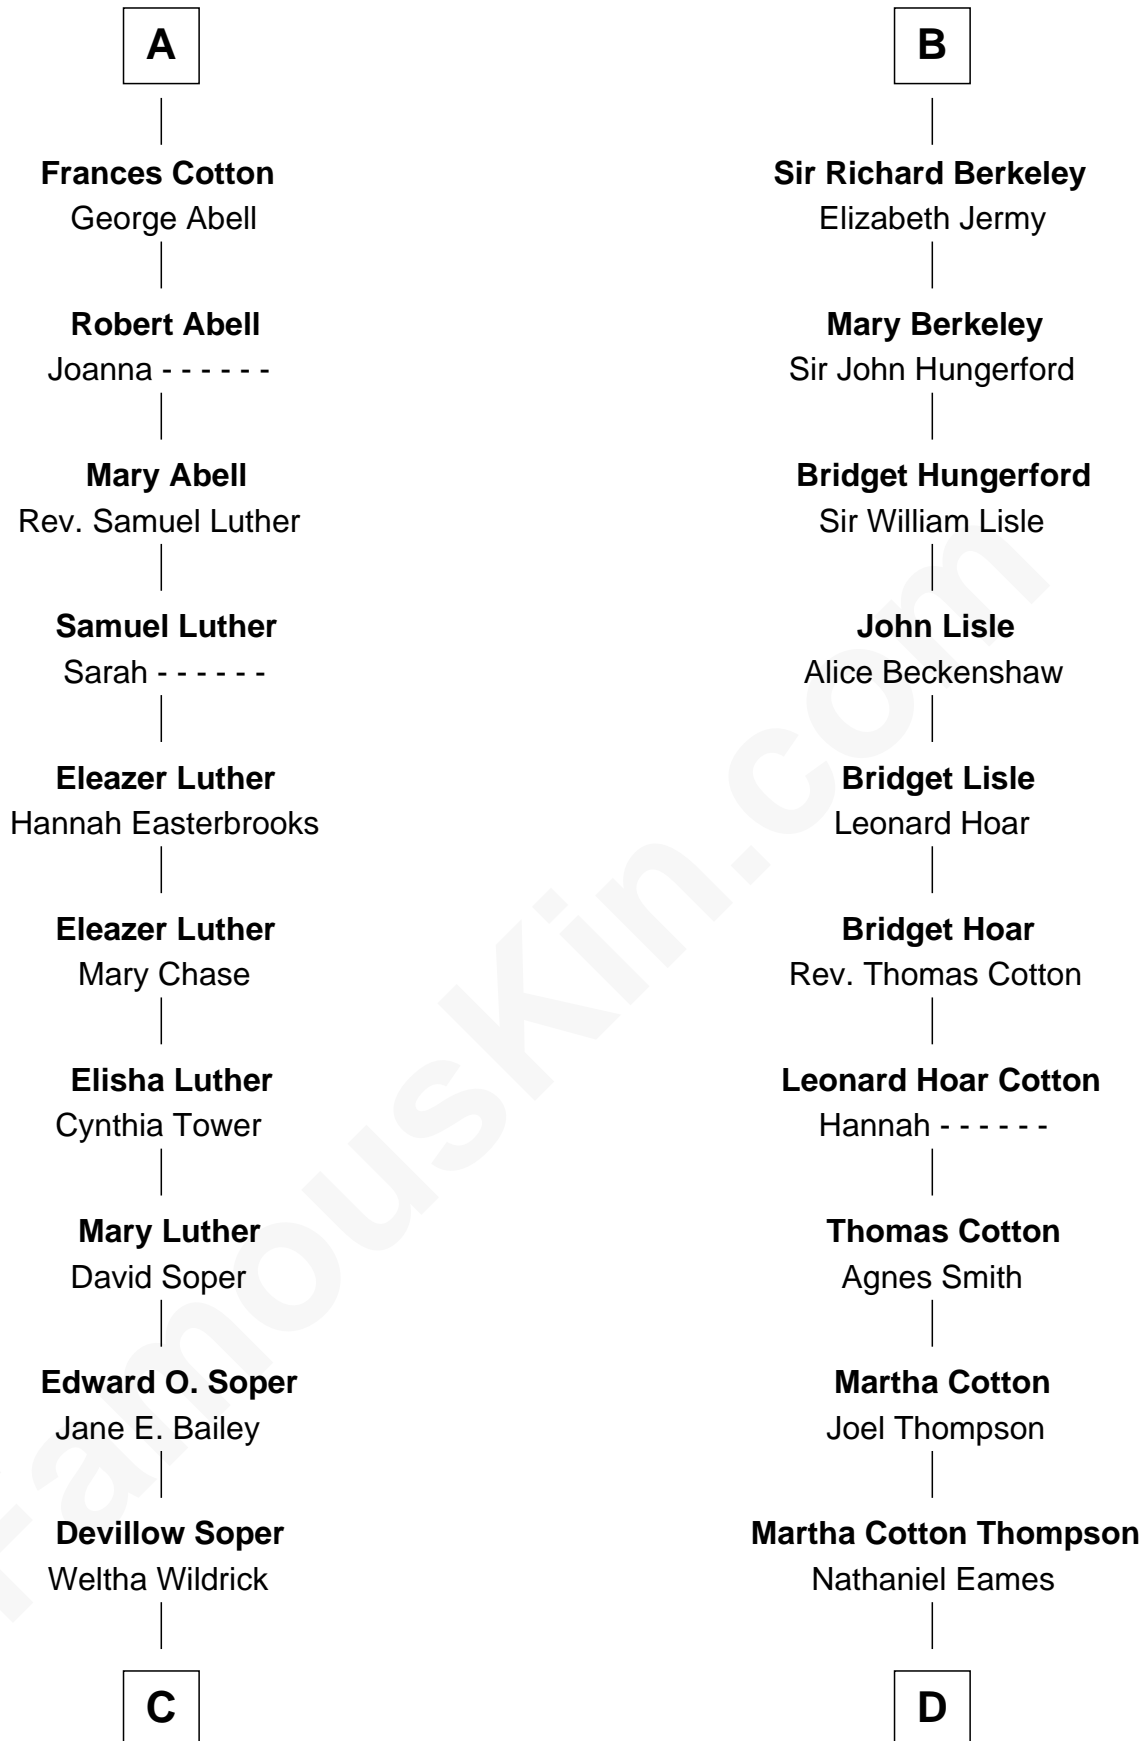

# FamousKin.com Relationship Chart of

**Post Malone**

*American Rapper*

19th cousin 2 times removed of

**Clare Eames**

*Silent Movie Actress*

**Sir Maurice de Berkeley**

Eve la Zouche

**Cecily Mainwaring**

John Cotton

**Sir George Cotton**

Mary Onley

**Richard Cotton**

Mary Mainwaring

**A**

**Maurice de Berkeley**

Margaret - - - - -

**Thomas Berkeley**

Catherine Botetourte

**Maurice Berkeley**

Johanna Denham

**Maurice Berkeley**

Ellen Montfort

**Sir William Berkeley**

Anne Stafford

**Richard Berkeley**

Elizabeth Conningsby

**Sir John Berkeley**

Isabel Dennis

**B**

**C**

**Anna E. Soper**  
Earl Milford Copp