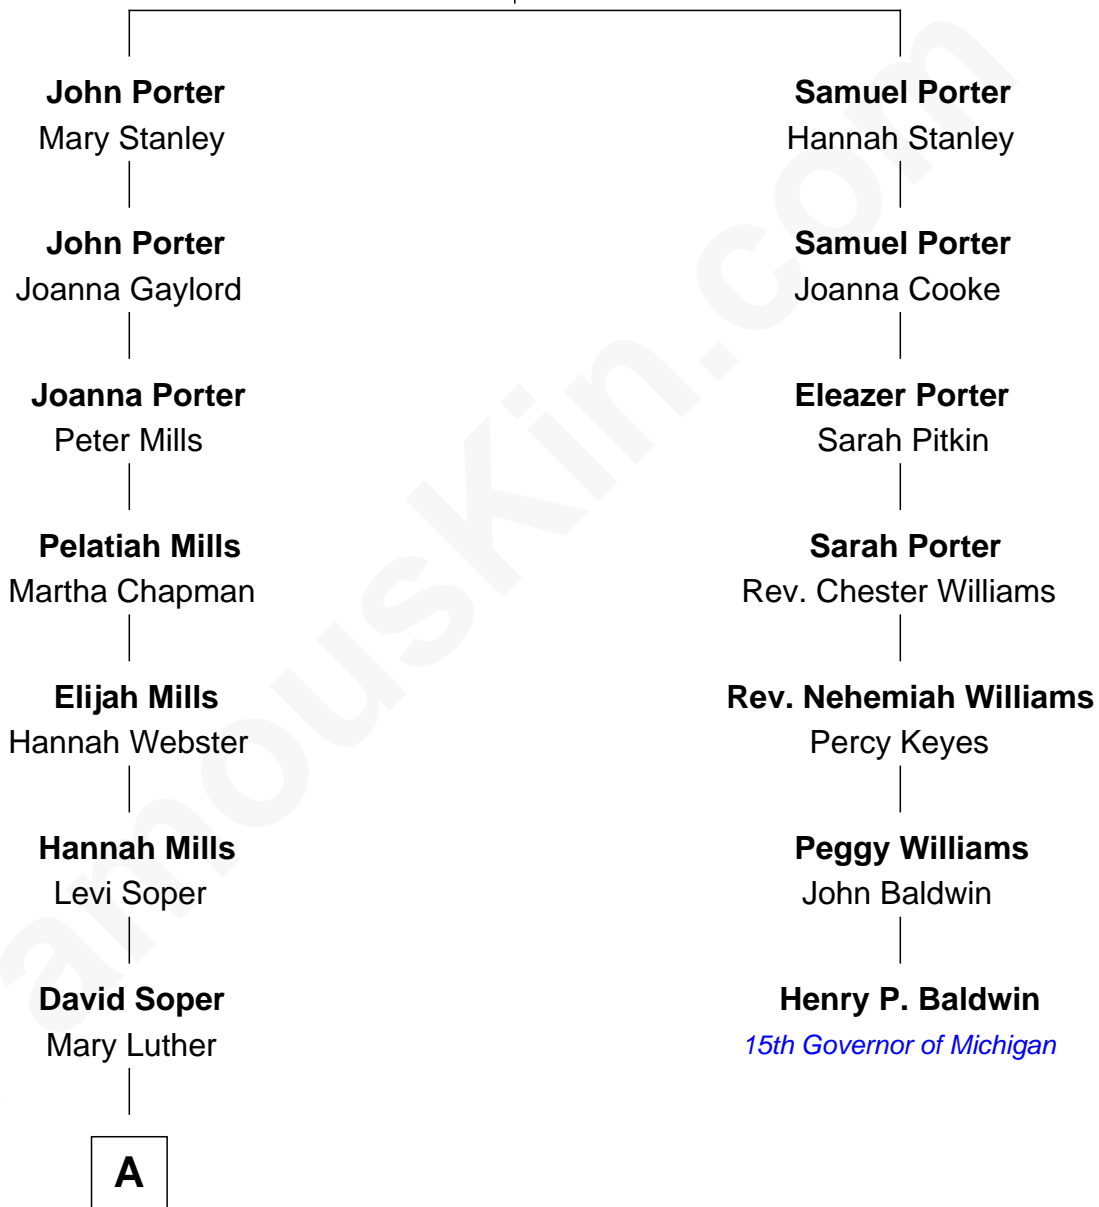

FamousKin.com Relationship Chart of

Post Malone

American Rapper

6th cousin 7 times removed of

Henry P. Baldwin

15th Governor of Michigan

John Porter

Anna White

A

Edward O. Soper

Jane E. Bailey

Devillow Soper

Weltha Wildrick

Anna E. Soper

Earl Milford Copp

Phyllis Marie Copp