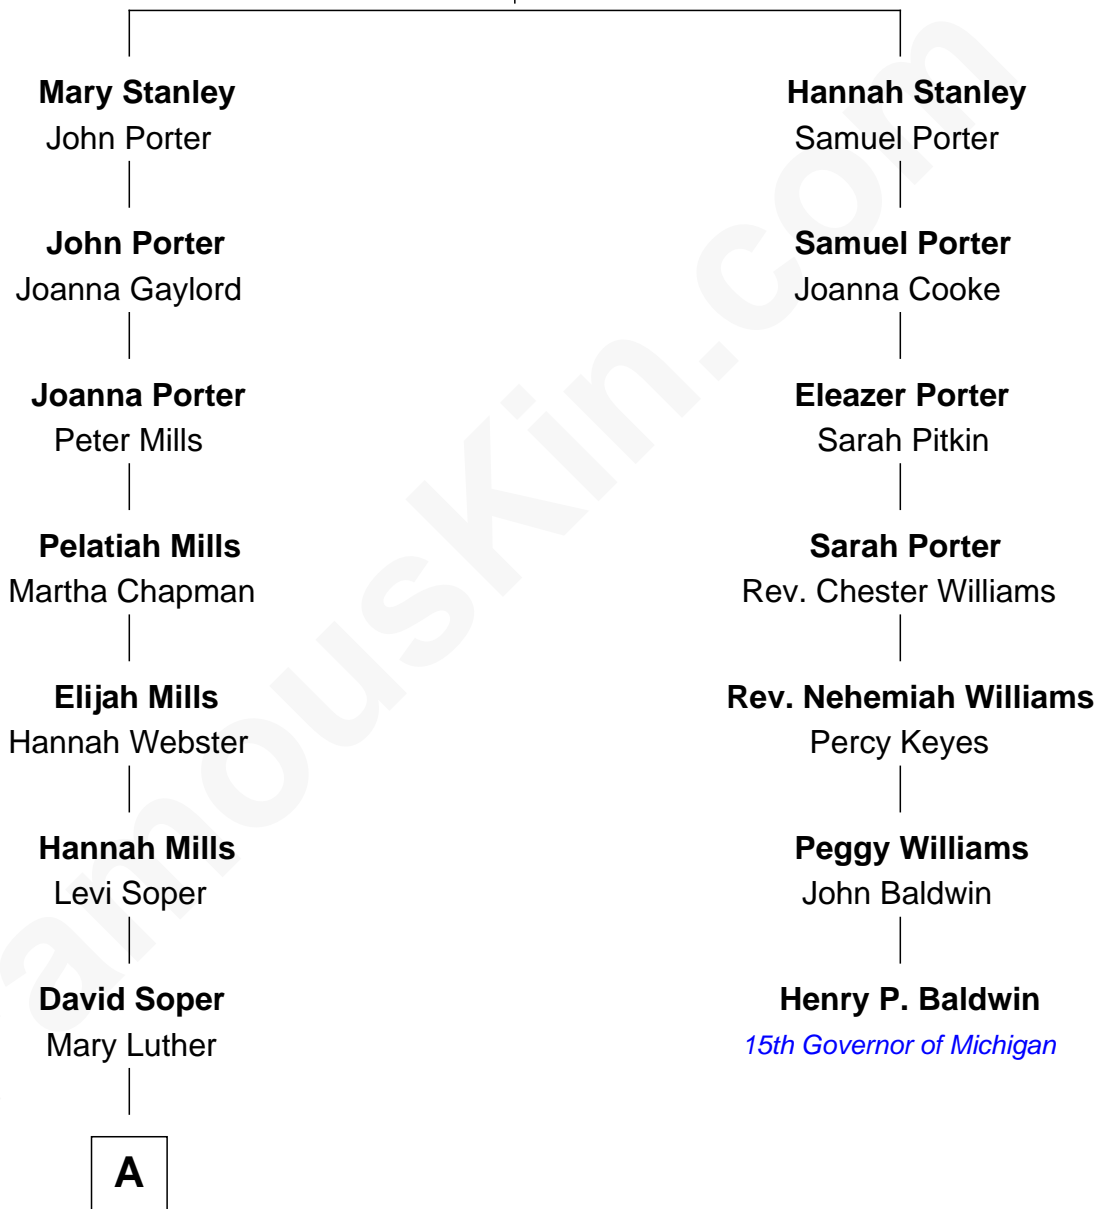

FamousKin.com Relationship Chart of

Post Malone

American Rapper

6th cousin 7 times removed of

Henry P. Baldwin

15th Governor of Michigan

Thomas Stanley

Bennett Tritton

A

Edward O. Soper

Jane E. Bailey

Devillow Soper

Weltha Wildrick

Anna E. Soper

Earl Milford Copp

Phyllis Marie Copp