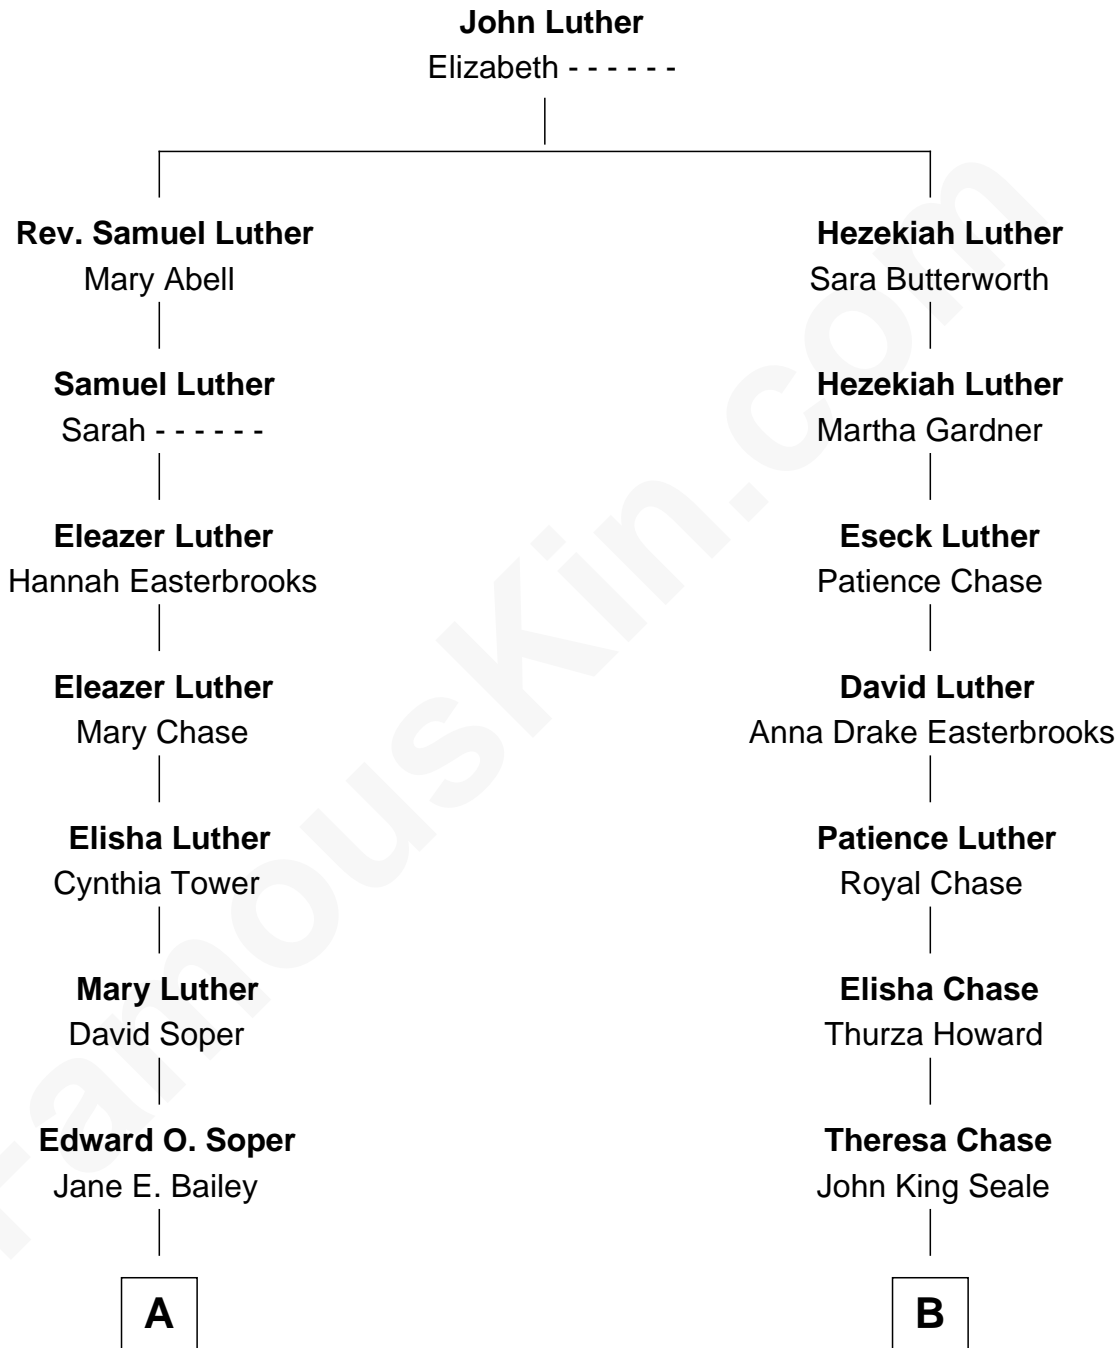

# FamousKin.com Relationship Chart of

**Post Malone**

*American Rapper*

9th cousin 3 times removed of

**John Howard Pyle**

*9th Governor of Arizona*

**A**

**Devilow Soper**  
Weltha Wildrick

**Anna E. Soper**  
Earl Milford Copp

**Phyllis Marie Copp**  
Harold Lloyd Post

**Richard Lloyd Post**  
Nancy Joanne Kocenko

**Richard Lloyd Post**  
Nicole S. Frazier

**Post Malone**  
*American Rapper*