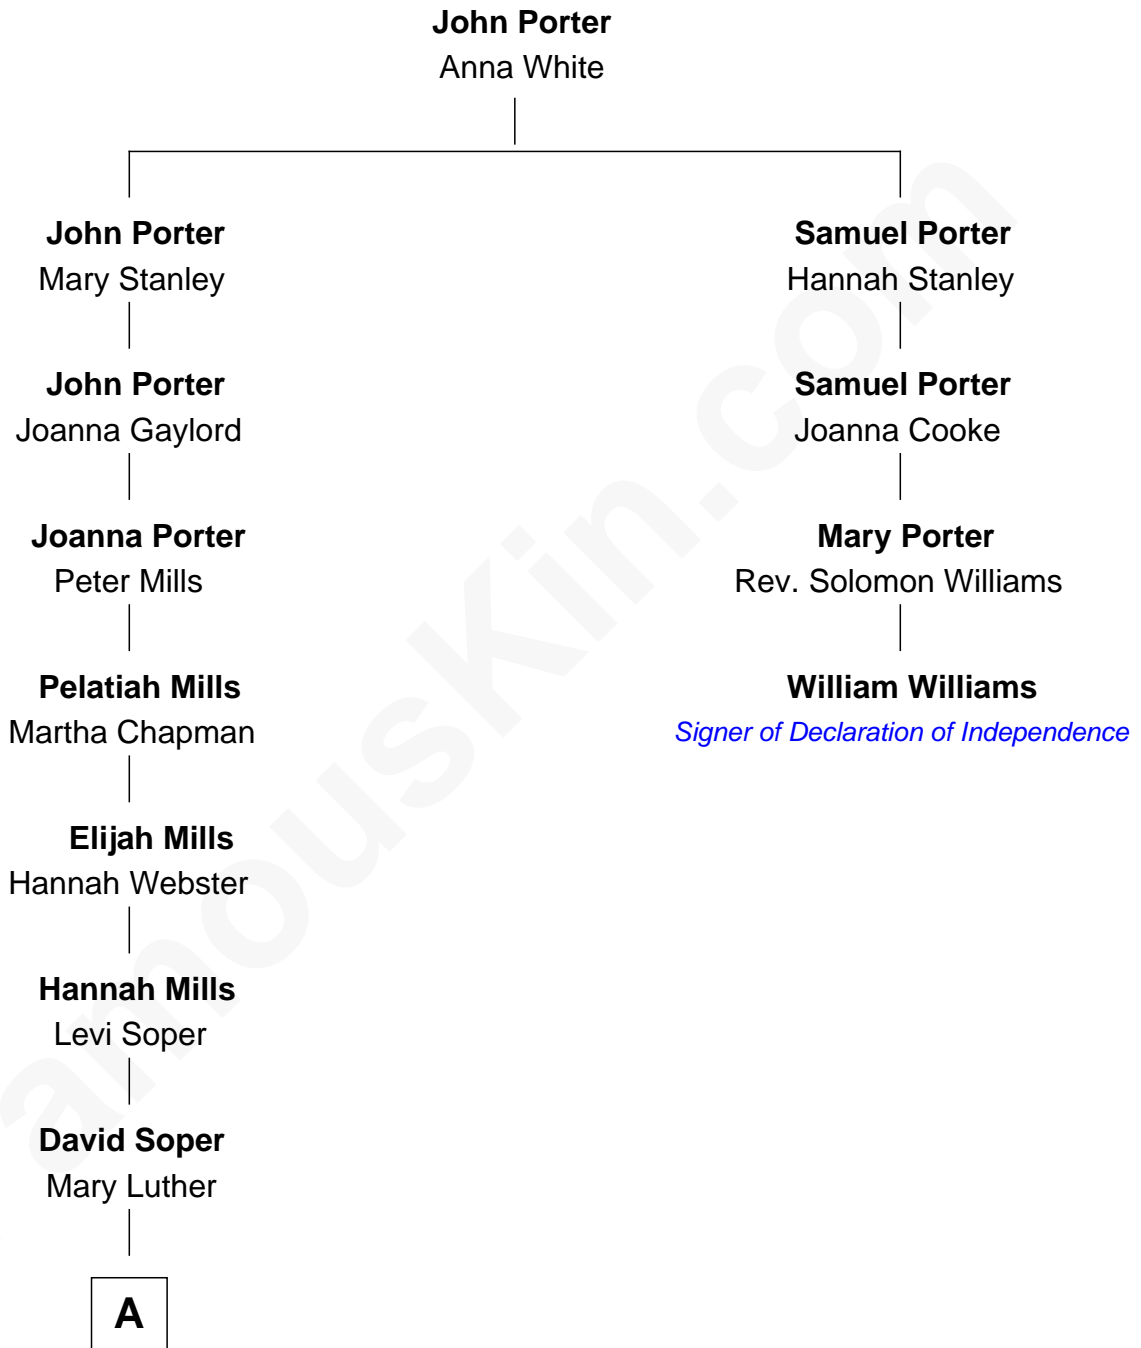

# FamousKin.com Relationship Chart of

**Post Malone**

*American Rapper*

3rd cousin 10 times removed of

**William Williams**

*Signer of the Declaration of Independence*

**A**

Edward O. Soper

Jane E. Bailey

Devilow Soper

Weltha Wildrick

Anna E. Soper

Earl Milford Copp

Phyllis Marie Copp

Harold Lloyd Post

Richard Lloyd Post