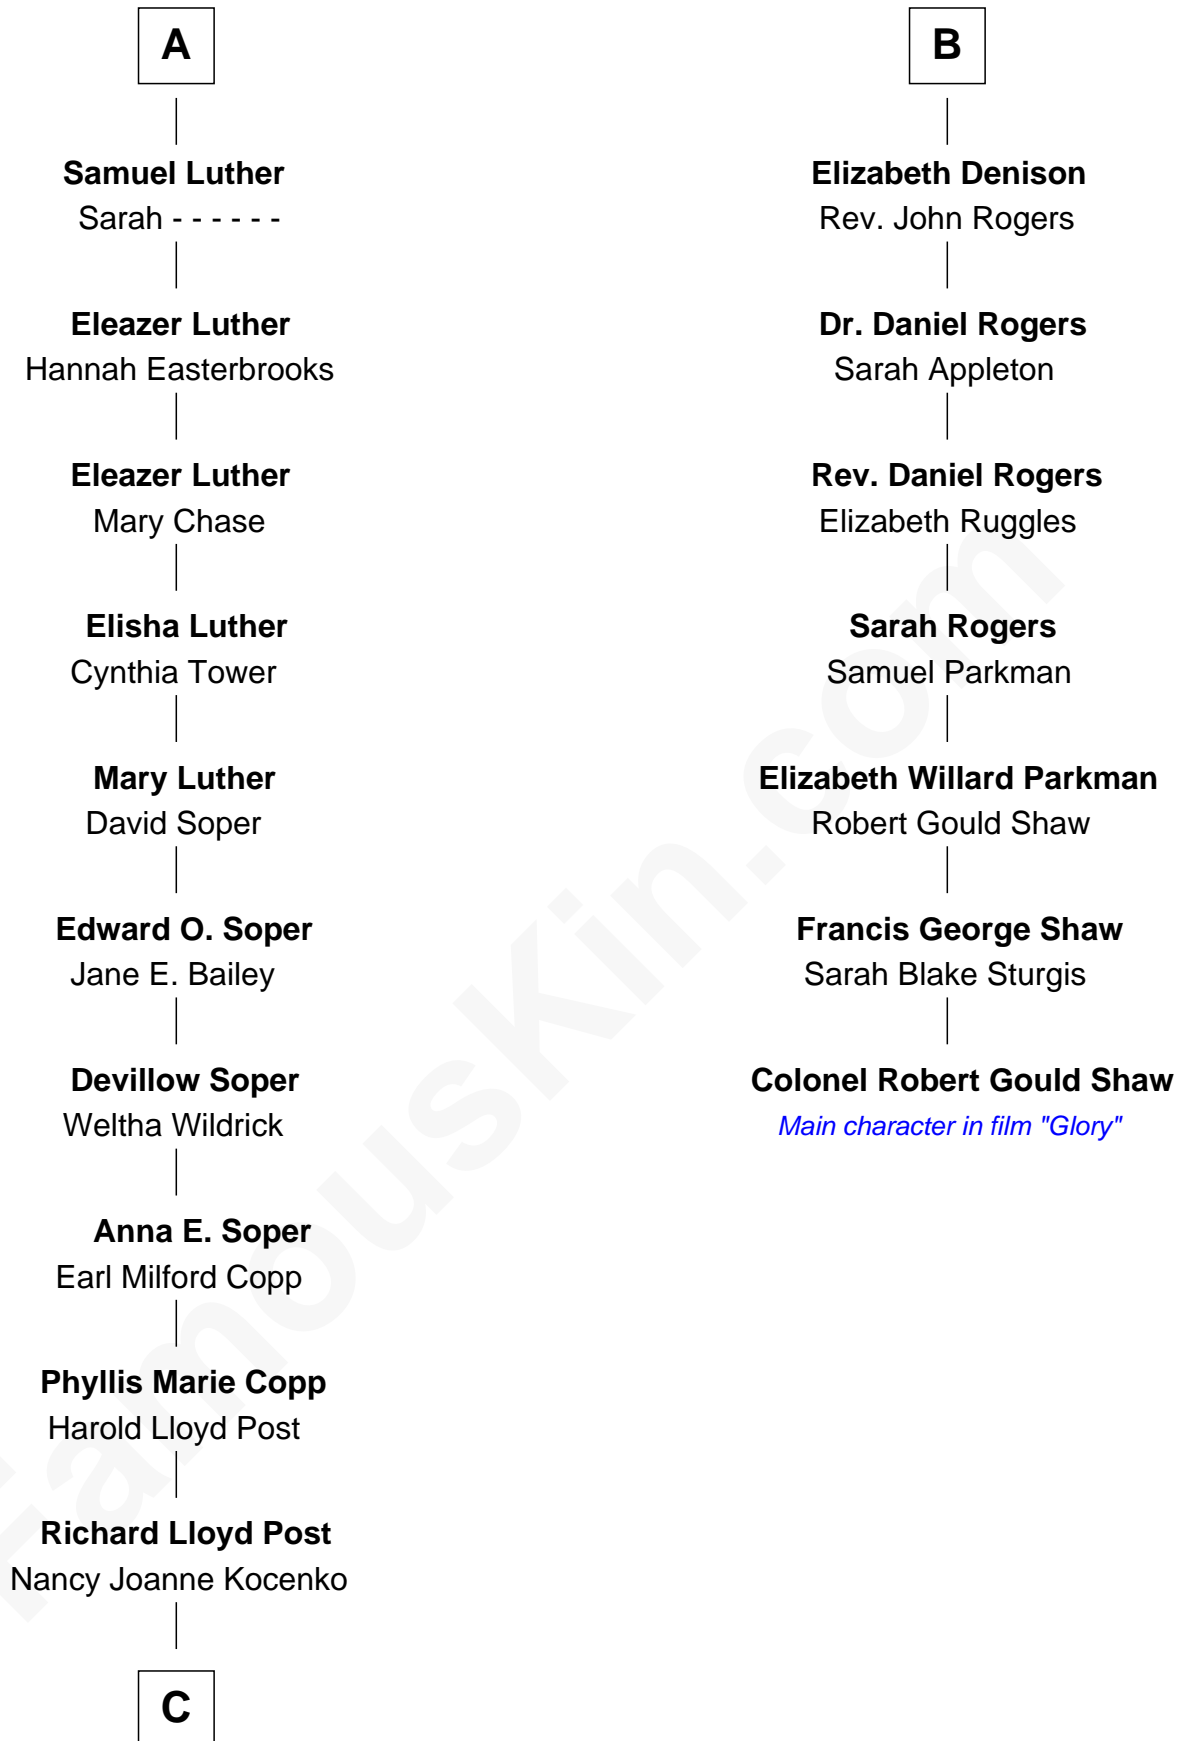

# FamousKin.com Relationship Chart of

**Post Malone**

*American Rapper*

13th cousin 5 times removed of

**Colonel Robert Gould Shaw**

*U.S. Civil War leader of film "Glory" fame*

**Sir John Sutton**  
Elizabeth Berkeley

**Jane Sutton**  
Thomas Mainwaring

**Cecily Mainwaring**  
John Cotton

**Sir George Cotton**  
Mary Onley

**Richard Cotton**  
Mary Mainwaring

**Frances Cotton**  
George Abell

**Robert Abell**  
Joanna - - - - -

**Mary Abell**  
Rev. Samuel Luther

**A**

**Sir Edmund Sutton**  
Joyce Tiptoft

**Sir Edward Sutton**  
Cecily Willoughby

**Sir John Sutton**  
Cecily Grey

**Sir Henry Dudley**  
----- Ashton  
*Probable*

**Roger Dudley**  
Susanna Thorne

**Gov. Thomas Dudley**  
Dorothy York

**Patience Dudley**  
Maj. Gen. Daniel Denison

**B**

**C**

Richard Lloyd Post

Nicole S. Frazier

**Post Malone**

*American Rapper*