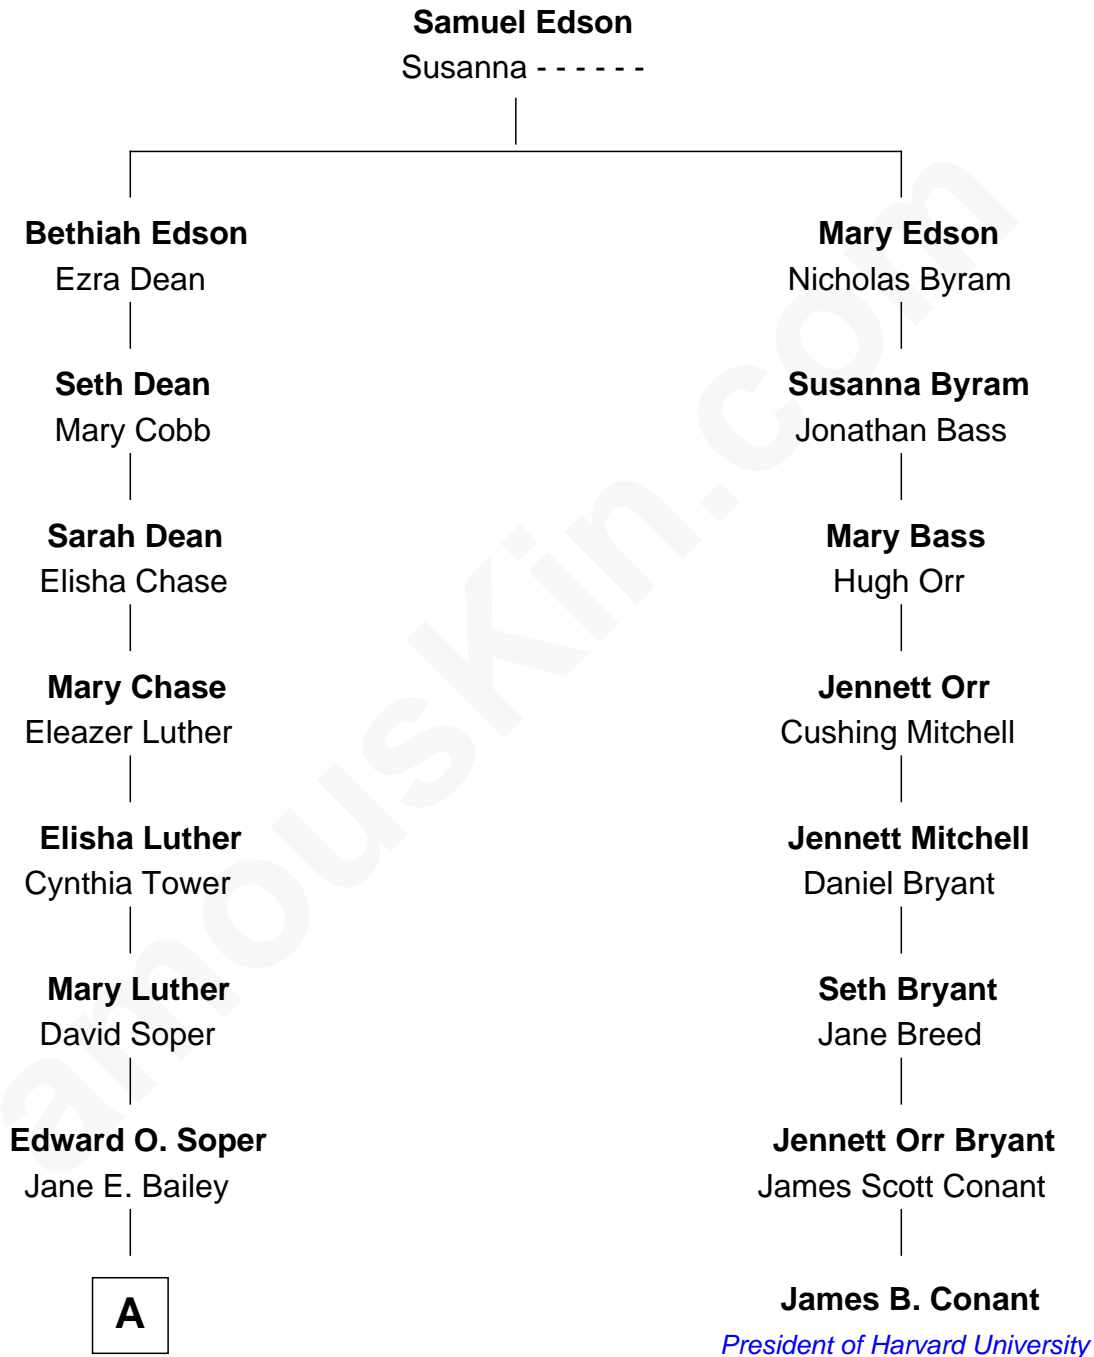

FamousKin.com Relationship Chart of

Post Malone

American Rapper

7th cousin 5 times removed of

James B. Conant

President of Harvard University

A

Devillow Soper

Weltha Wildrick

Anna E. Soper

Earl Milford Copp

Phyllis Marie Copp

Harold Lloyd Post

Richard Lloyd Post

Nancy Joanne Kocenko

Richard Lloyd Post

Nicole S. Frazier

Post Malone

American Rapper