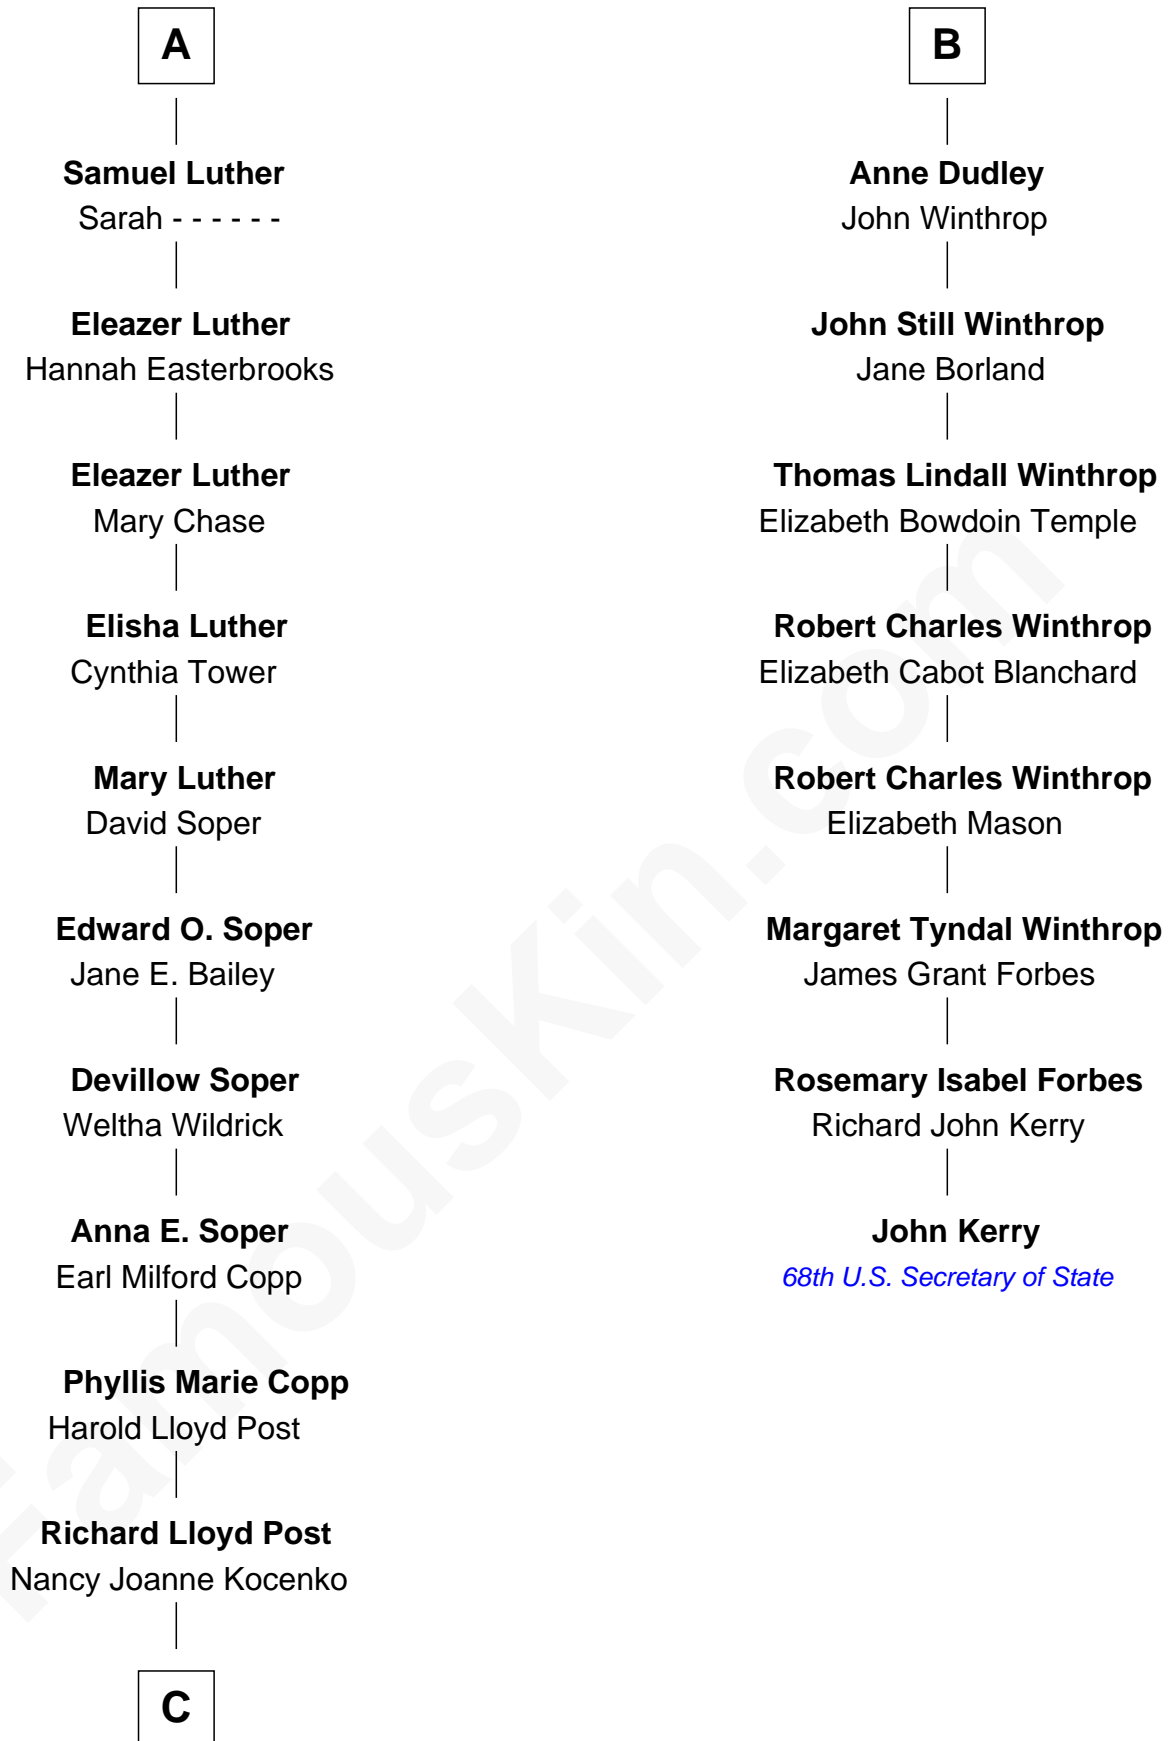

FamousKin.com Relationship Chart of

Post Malone

American Rapper

14th cousin 4 times removed of

John Kerry

68th U.S. Secretary of State

Sir John Sutton
Elizabeth Berkeley

Jane Sutton
Thomas Mainwaring

Cecily Mainwaring
John Cotton

Sir George Cotton
Mary Onley

Richard Cotton
Mary Mainwaring

Frances Cotton
George Abell

Robert Abell
Joanna - - - - -

Mary Abell
Rev. Samuel Luther

A

Sir Edmund Sutton
Joyce Tiptoft

Sir Edward Sutton
Cecily Willoughby

Sir John Sutton
Cecily Grey

Sir Henry Dudley
----- Ashton
Probable

Roger Dudley
Susanna Thorne

Gov. Thomas Dudley
Katherine Deighton

Gov. Joseph Dudley
Rebecca Tyng

B

C