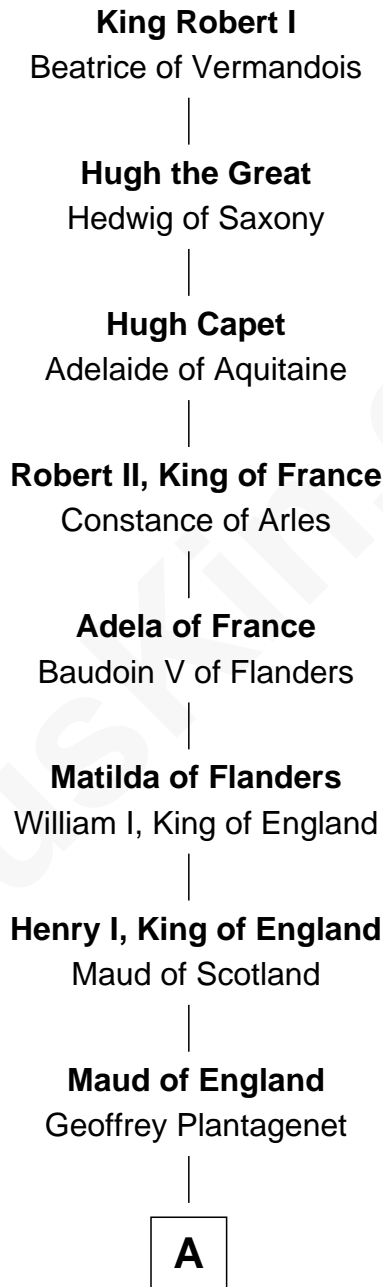

FamousKin.com Relationship Chart of

Post Malone

American Rapper

33rd Great-grandson of

King Robert I

King of France

A

Henry II, King of England

Eleanor of Aquitaine

John, King of England

----- De Warenne

Sir Richard FitzRoy

Rose de Dover

Isabel de Dover

Sir Maurice de Berkeley

Sir Thomas de Berkeley