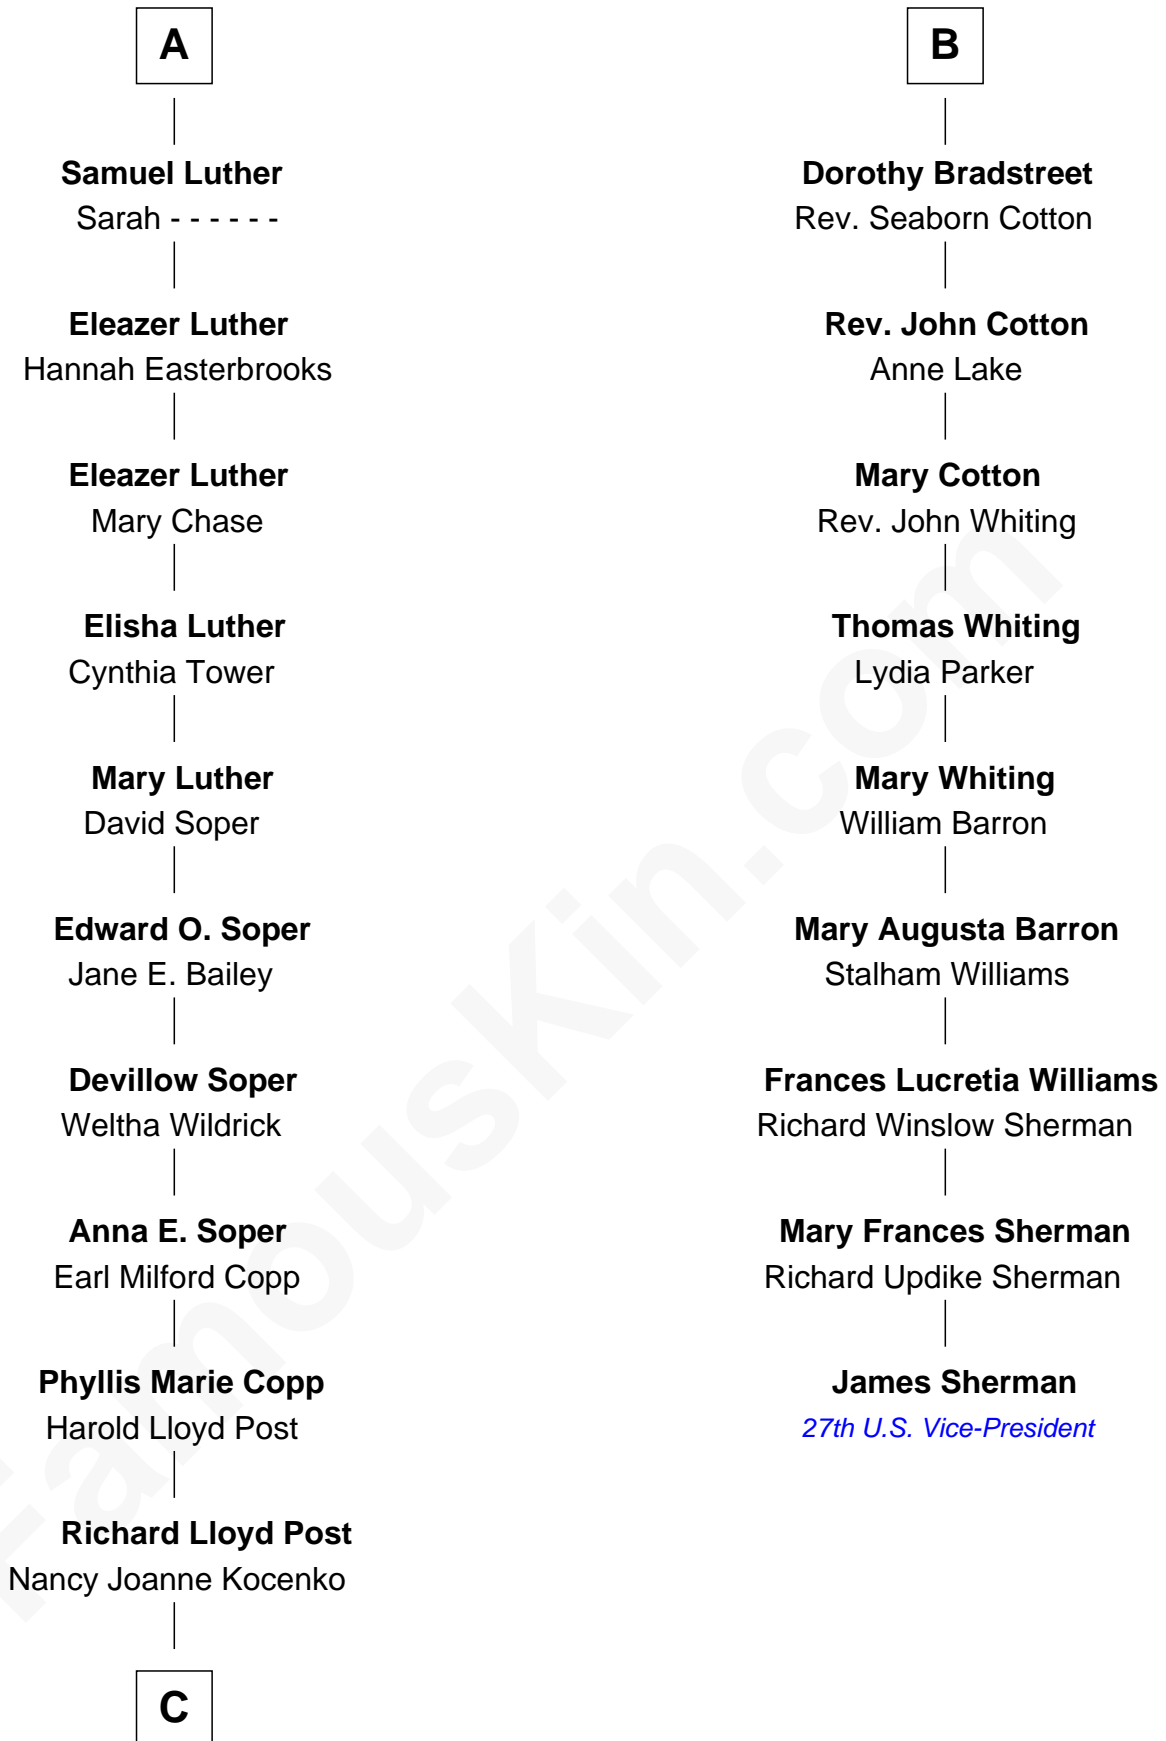

FamousKin.com Relationship Chart of

Post Malone

American Rapper

15th cousin 3 times removed of

James Sherman

27th U.S. Vice-President

Sir John Sutton
Elizabeth Berkeley

Jane Sutton
Thomas Mainwaring

Cecily Mainwaring
John Cotton

Sir George Cotton
Mary Onley

Richard Cotton
Mary Mainwaring

Frances Cotton
George Abell

Robert Abell
Joanna -----

Mary Abell
Rev. Samuel Luther

A

Sir Edmund Sutton
Joyce Tiptoft

Sir Edward Sutton
Cecily Willoughby

Sir John Sutton
Cecily Grey

Sir Henry Dudley
----- Ashton
Probable

Roger Dudley
Susanna Thorne

Gov. Thomas Dudley
Dorothy York

Anne Dudley
Gov. Simon Bradstreet

B

C