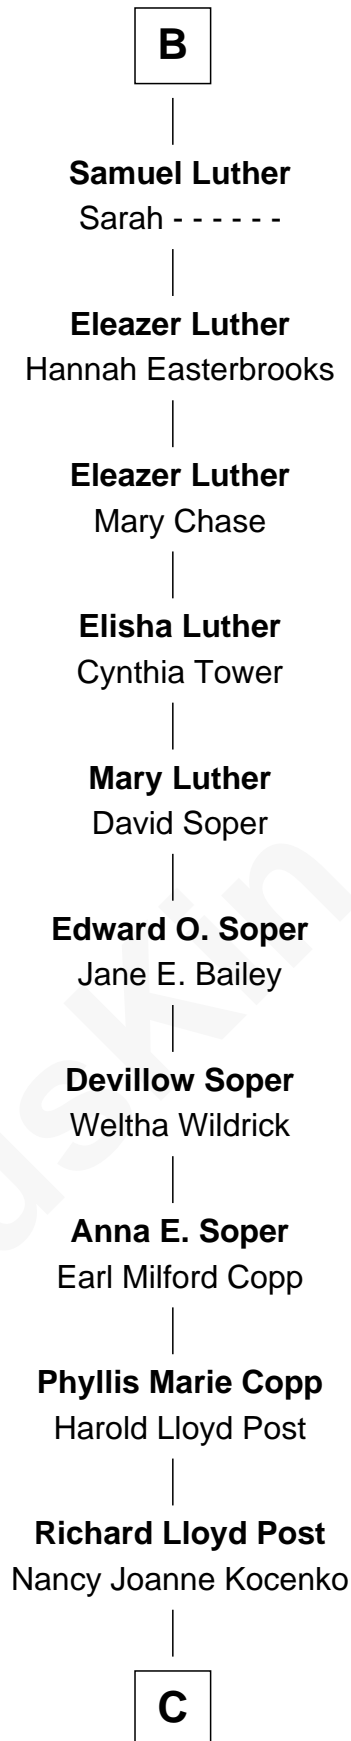

# FamousKin.com Relationship Chart of

**Post Malone**

*American Rapper*

27th Great-grandson of

**Richard de Clare**

*Magna Carta Surety*

**Richard de Clare**

Amice of Gloucester

**Margery de Badlesmere**

Sir William de Ros

**Maud de Roos**

John de Welles

**Anne de Welles**

James Butler

**A**

**A**

**James Butler**  
Joan Beauchamp

**Elizabeth Butler**  
John Talbot

**Ann Talbot**  
Sir Henry Vernon

**Elizabeth Vernon**  
Sir Robert Corbet

**Dorothy Corbet**  
Sir Richard Mainwaring

**Sir Arthur Mainwaring**  
Margaret Mainwaring

**Mary Mainwaring**  
Richard Cotton

**Frances Cotton**  
George Abell

**Robert Abell**  
Joanna - - - - -

**Mary Abell**  
Rev. Samuel Luther

**B**

**C**

Richard Lloyd Post

Nicole S. Frazier