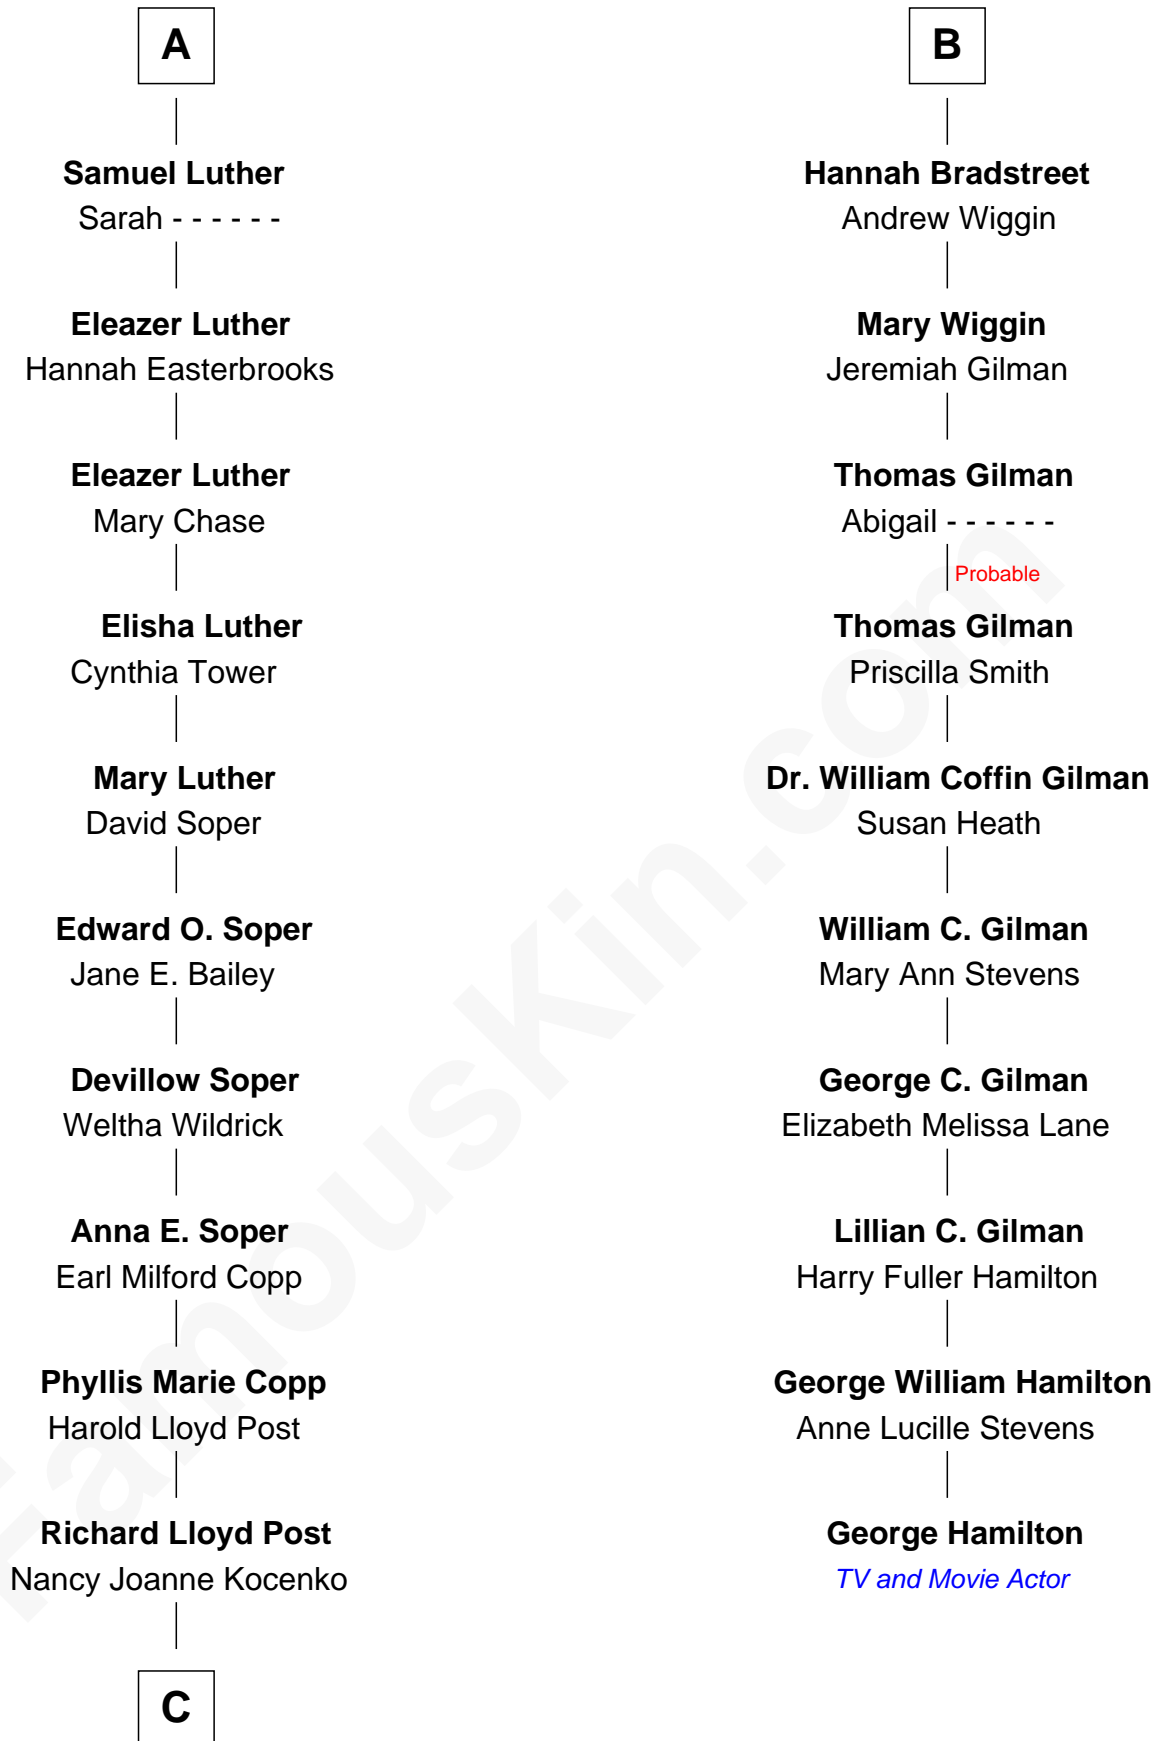

FamousKin.com Relationship Chart of

Post Malone

American Rapper

16th cousin 2 times removed of

George Hamilton

TV and Movie Actor

Sir John Sutton
Elizabeth Berkeley

Jane Sutton
Thomas Mainwaring

Cecily Mainwaring
John Cotton

Sir George Cotton
Mary Onley

Richard Cotton
Mary Mainwaring

Frances Cotton
George Abell

Robert Abell
Joanna - - - - -

Mary Abell
Rev. Samuel Luther

A

Sir Edmund Sutton
Joyce Tiptoft

Sir Edward Sutton
Cecily Willoughby

Sir John Sutton
Cecily Grey

Sir Henry Dudley
----- Ashton
Probable

Roger Dudley
Susanna Thorne

Gov. Thomas Dudley
Dorothy York

Anne Dudley
Gov. Simon Bradstreet

B

C

Richard Lloyd Post

Nicole S. Frazier

Post Malone

American Rapper

FamousKin.com