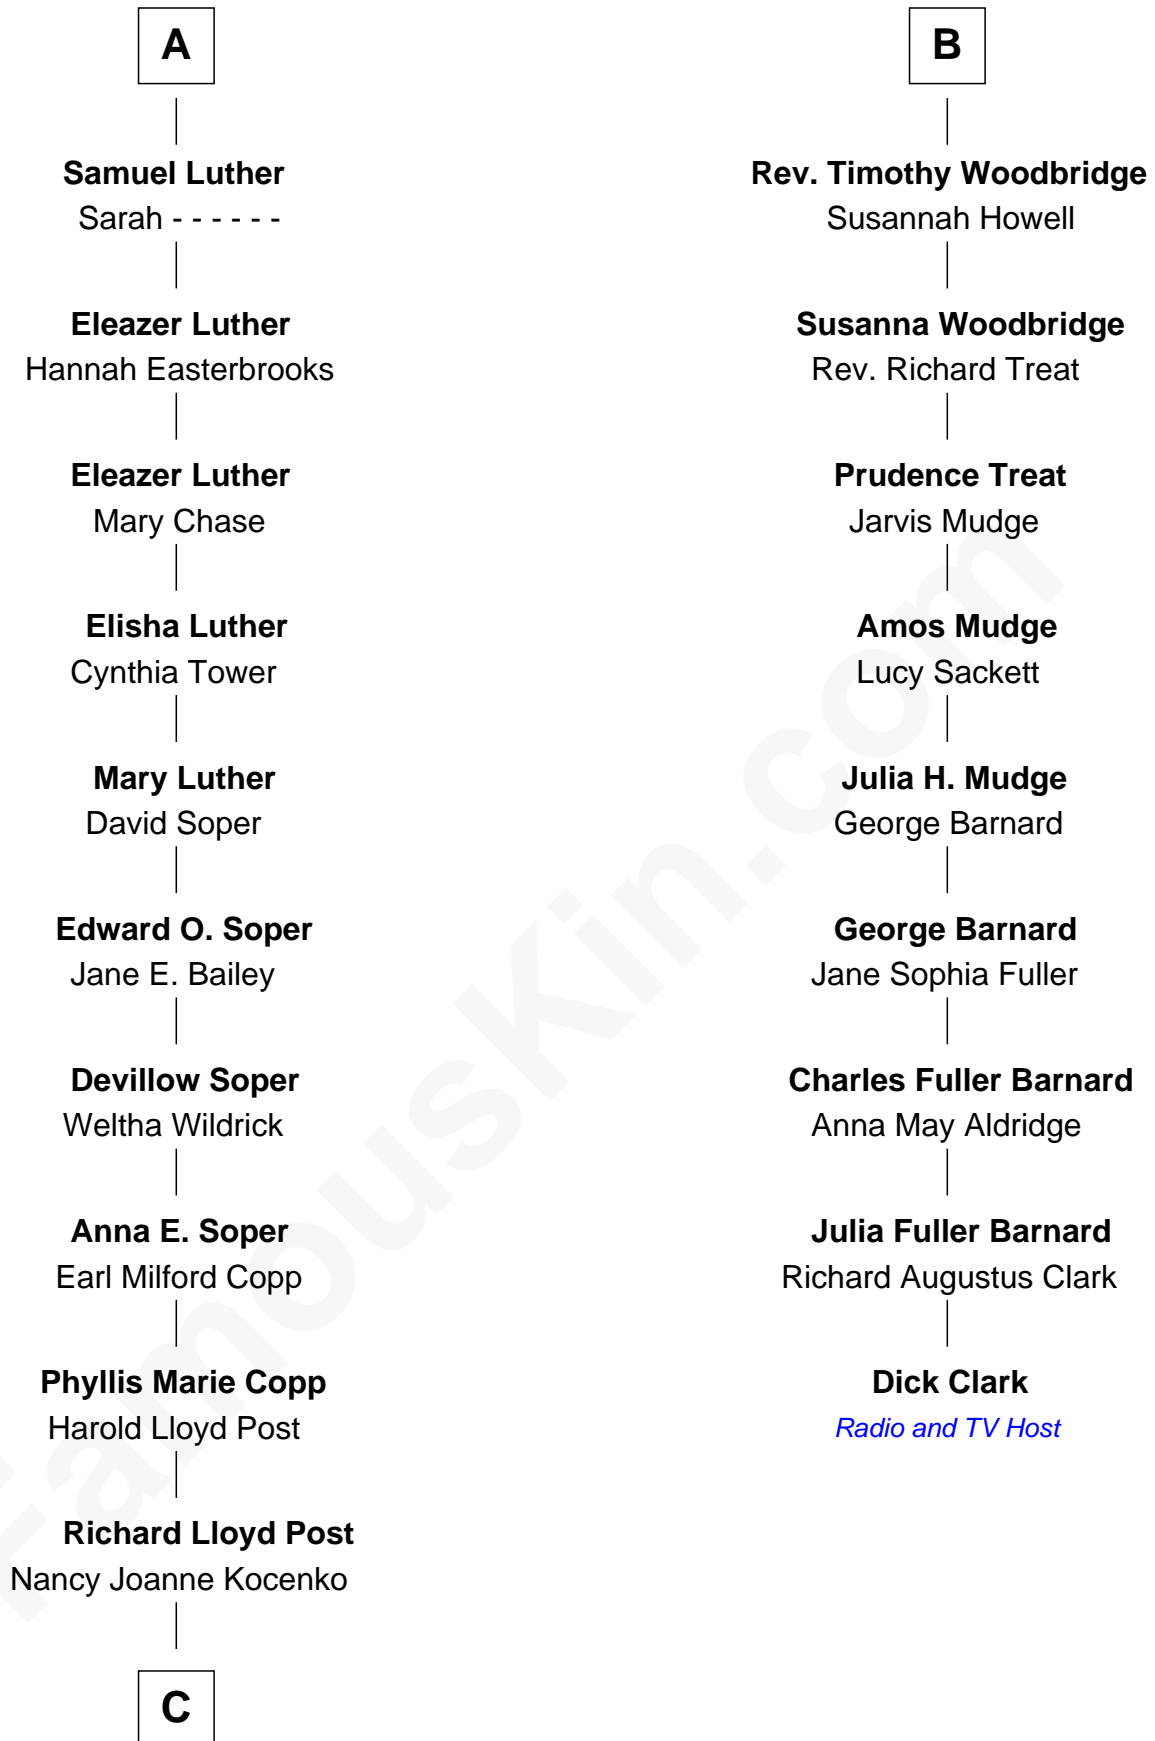

FamousKin.com Relationship Chart of

Post Malone

American Rapper

15th cousin 3 times removed of

Dick Clark

Radio and TV Host

Sir John Sutton
Elizabeth Berkeley

Jane Sutton
Thomas Mainwaring

Sir Edward Sutton
Cecily Willoughby

Sir John Sutton
Cecily Grey

Sir Henry Dudley
----- Ashton
Probable

Roger Dudley
Susanna Thorne

Gov. Thomas Dudley
Dorothy York

Mercy Dudley
Rev. John Woodbridge

B

C

Richard Lloyd Post

Nicole S. Frazier

Post Malone

American Rapper

FamousKin.com